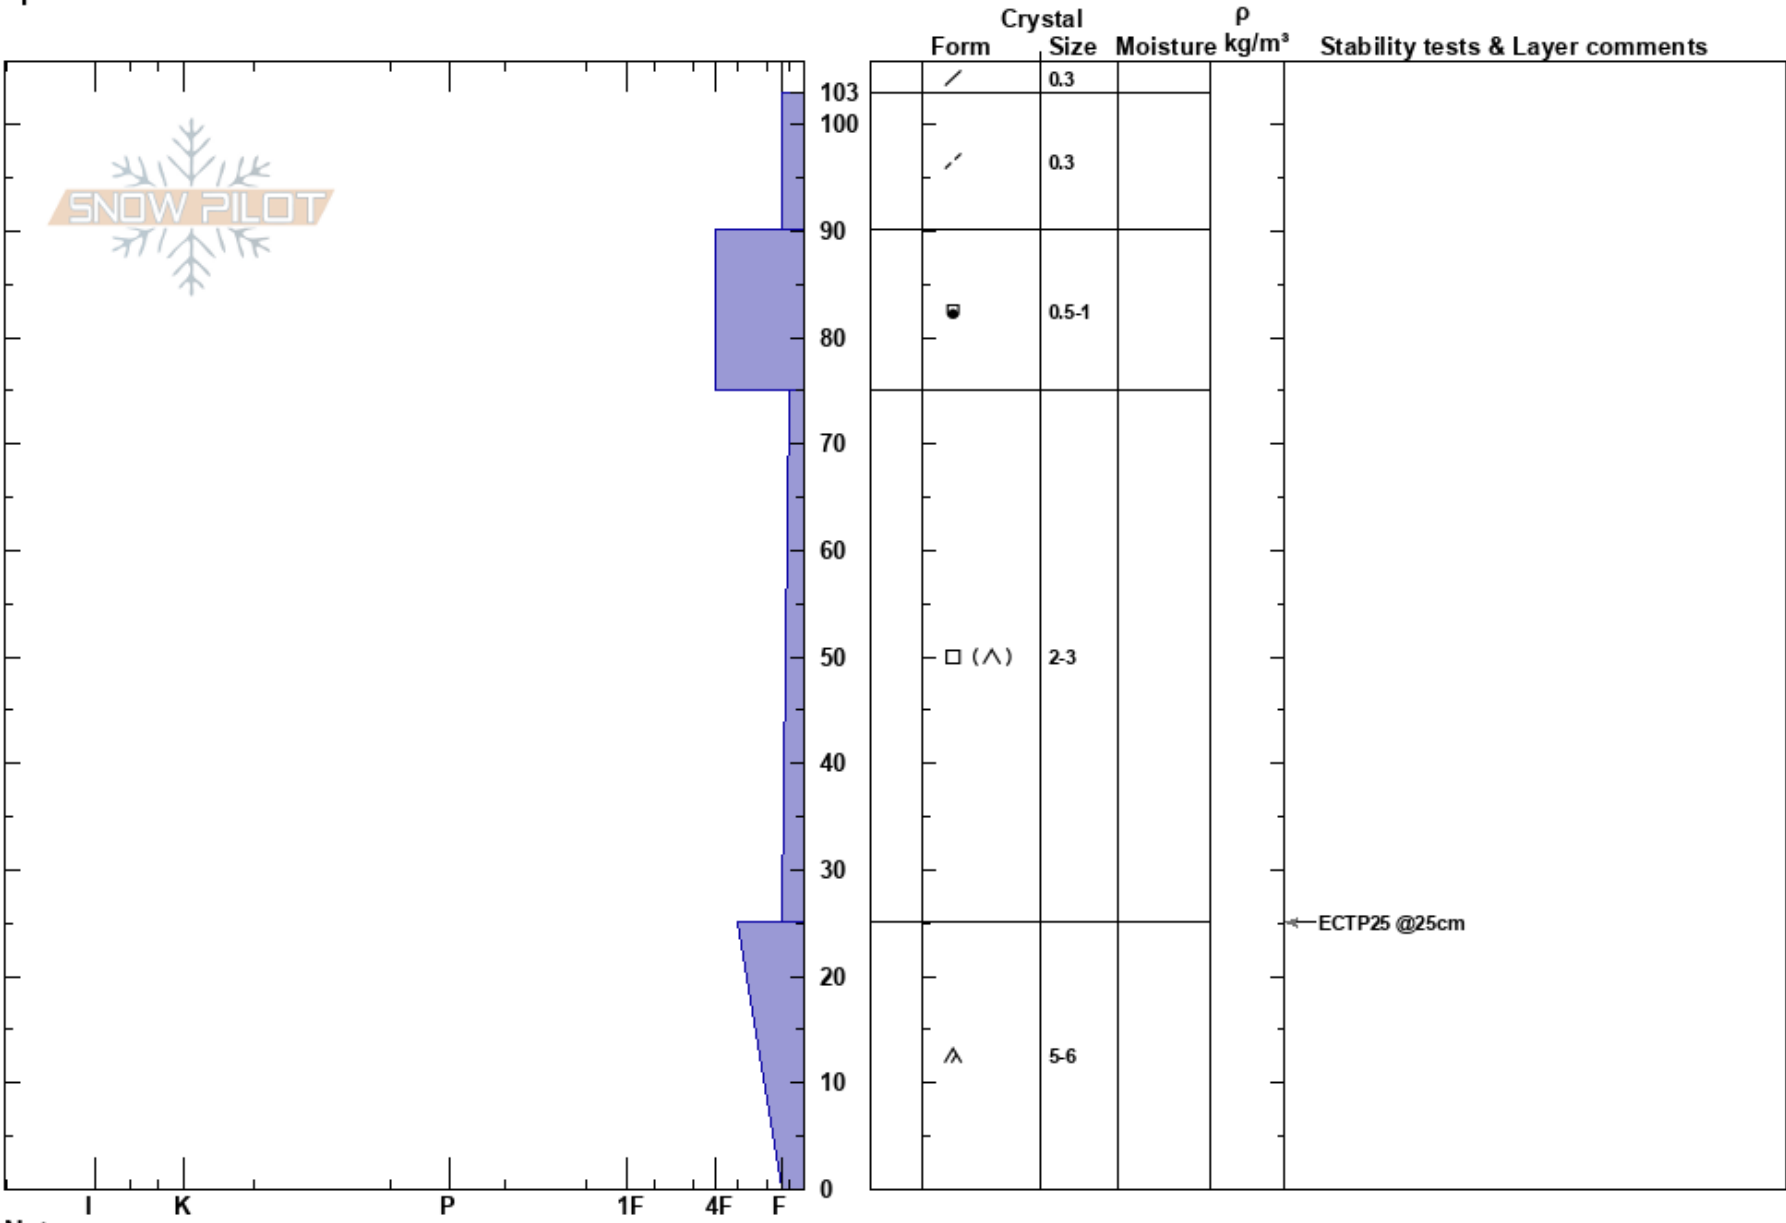

Guanella Pass E
 Front Range
 CO
 Elevation:
 Aspect:
 Specifics:

Austin DiVesta
 03/05/2023 - 1:30pm
 Co-ord: 39.60039N, -105.71040W
 Slope Angle:
 Wind Loading: no

Stability:
 Air Temperature:
 Sky Cover: FEW
 Precipitation: NO
 Wind: W Moderate

HS: 103
 PF: 80 75-25cm: Problematic layer
 PS: 65

Layer Notes:

Notes: