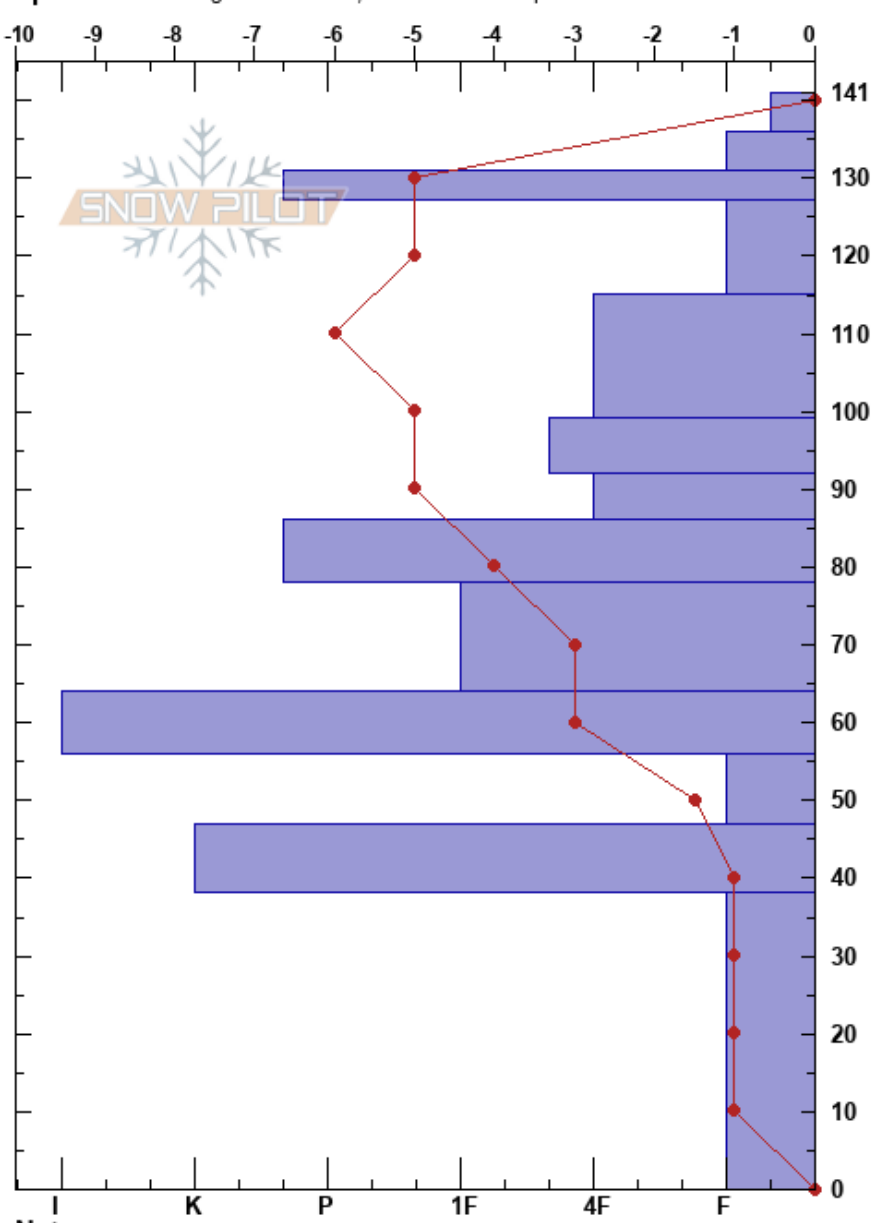

Gangster's Paradise
 Bridger Range
 MT
 Elevation: 8260 ft
 Aspect: 148°
 Specifics: Pit dug in a Ski Area; Ski tracks on slope

Bridger Bowl
 03/04/2023 - 11:10am
 Co-ord: 45.80534N, -110.93004W
 Slope Angle: 38°
 Wind Loading: no

Stability: **HS: 141**
 Air Temperature: **PF: 60**
 Sky Cover: SCT
 Precipitation: NO
 Wind: S Light Breeze

Layer Notes:

Form	Crystal Size	Moisture	ρ kg/m ³	Stability tests & Layer comments
+	2			
/	1.5			
-				
/	1.5			
☐	1			
•	0.5			
☐	1			
⊙				← CT1, Q1 @86cm ← STE @86cm
•	0.5			
☐	2-3			
■				
^	3-4			