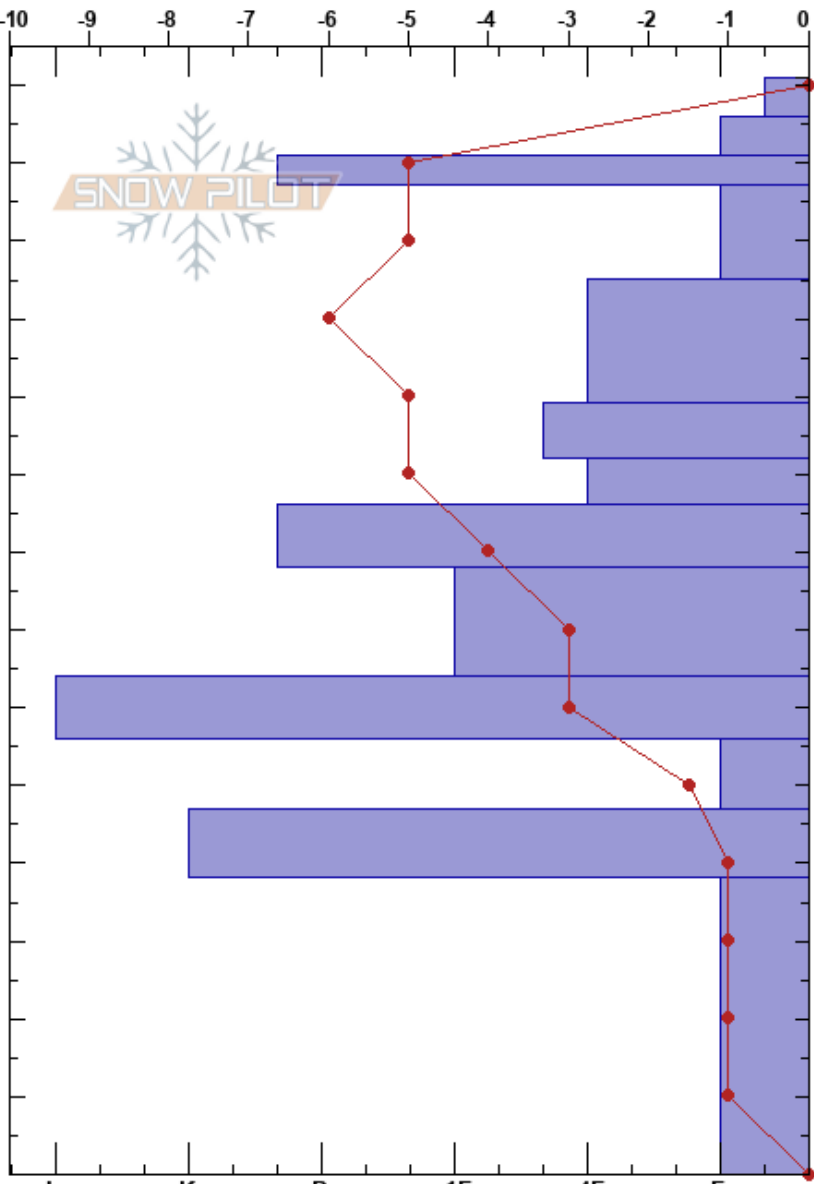

PF: 60

MT

Co-ord: 45.80534N, -110.93004W

Sky Cover: SCT

Elevation: 8260 ft

Slope Angle: 38°

Precipitation: NO

Aspect: 148°

Wind Loading: no

Wind: S Light Breeze

Specifics: Pit dug in a Ski Area; Ski tracks on slope

Form	Crystal		ρ kg/m ³	Stability tests & Layer comments
	Size	Moisture		
+	2			
/	1.5			
-				
/	1.5			
☐	1			
•	0.5			
☐	1			← CT1, Q1 @86cm ← STE @86cm
☉☉				
•	0.5			
☐	2-3			
■				
^	3-4			