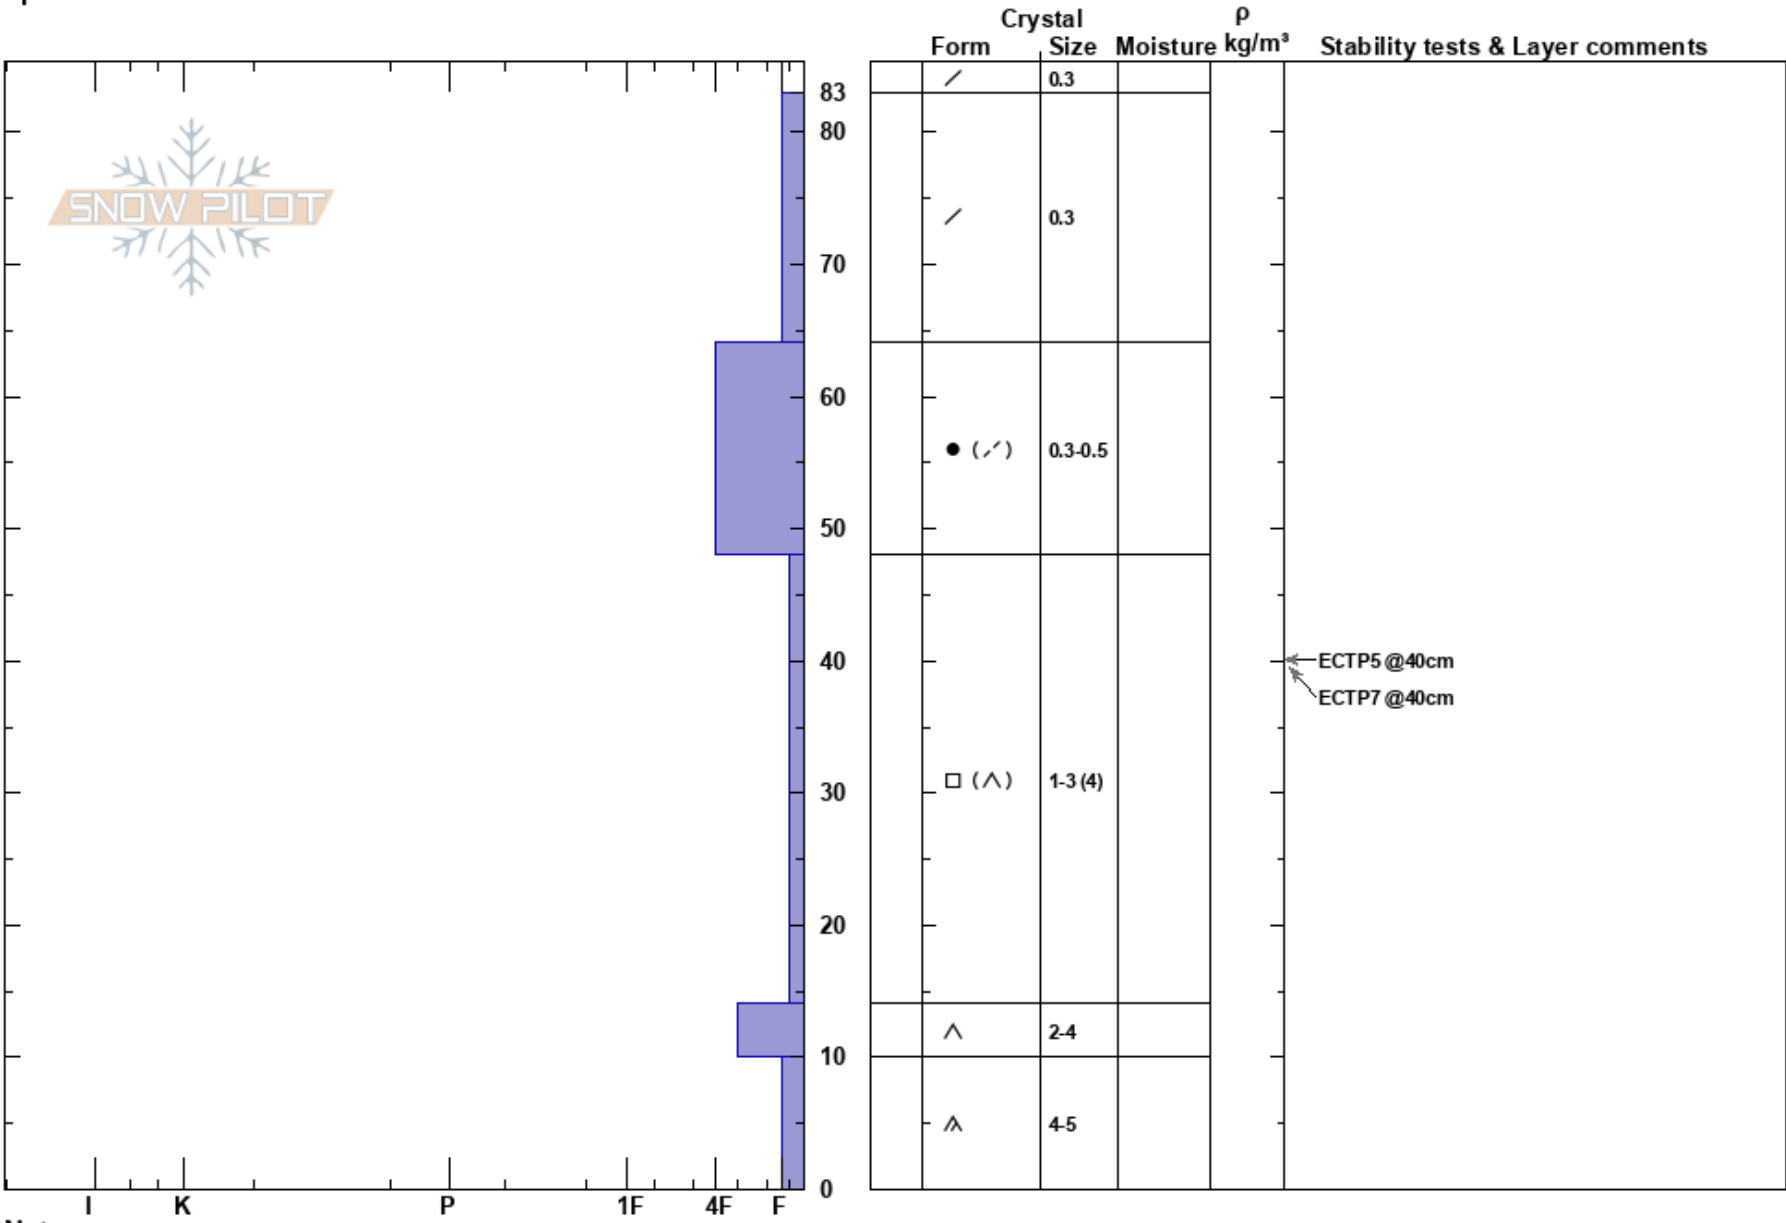

Guanella Pass W
 Front Range
 CO
 Elevation: 11450 ft
 Aspect: W
 Specifics:

Austin DiVesta
 03/05/2023 - 12:30pm
 Co-ord: 39.58766N, -105.71949W
 Slope Angle: 18°
 Wind Loading: no

Stability:
 Air Temperature:
 Sky Cover: FEW
 Precipitation:
 Wind: W Moderate

HS:83
 PF: 83 48-14cm: Problematic layer
 PS: 45

Layer Notes:

Notes: