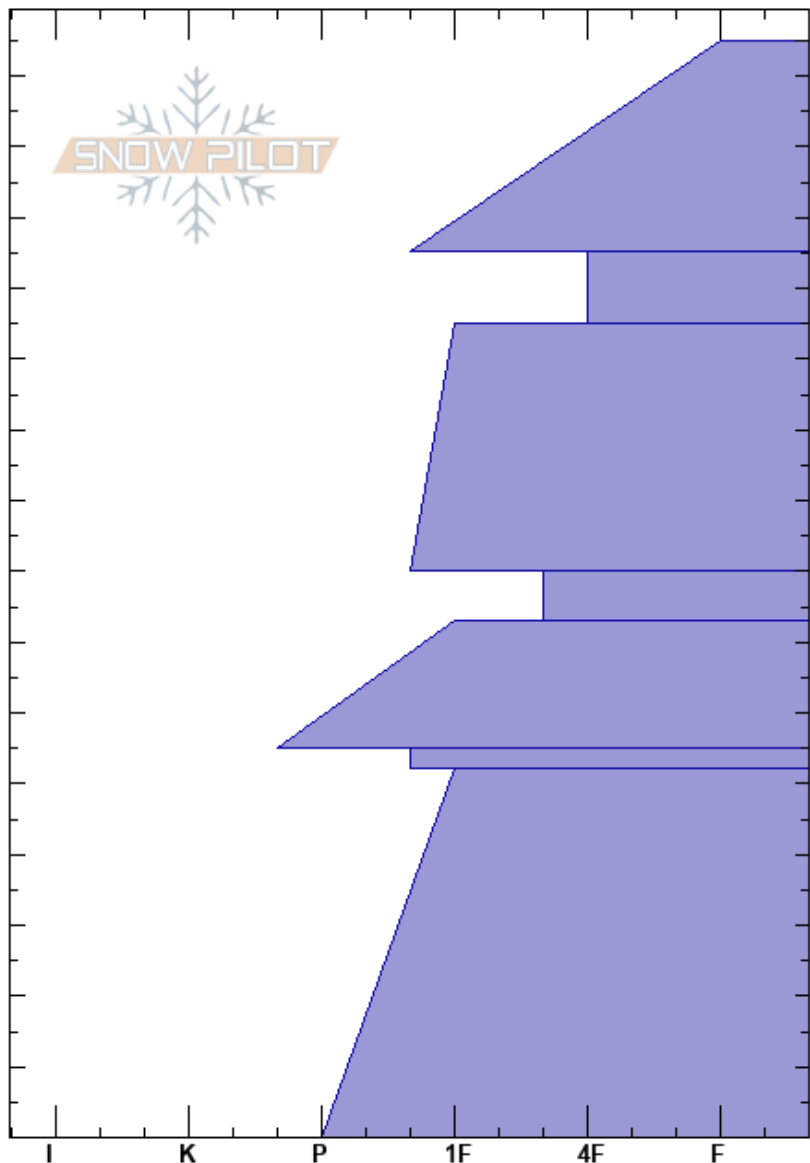

Truffula Trees
 Monashee
 BC
 Elevation: 1980 m
 Aspect: NW
 Specifics:

Mustang Powder
 05/03/2023 - 14:10
 Co-ord:
 Slope Angle: 35°
 Wind Loading: no

Stability:
 Air Temperature: -7.5°C
 Sky Cover: SCT
 Precipitation:
 Wind: SW Light Breeze

HS: 155
 PF: 70
 PS: 30
 55-52cm: Problematic layer

Depth (cm)	Crystal		Moisture	ρ kg/m ³	Stability tests & Layer comments
	Form	Size			
155					
150					
140			D		
130					
125	* (⊙)	1-3 (2)	D		← CT3, SP @125cm ↓40cm ← ECTP4 @125cm ↓40cm
120					
110					
100			D		
90					
85					
80	⊙ (/)	2	D		← CT22, SP @77cm ↓83cm ← ECTP21 @77cm ↓83cm
75					
70			D		
60					
55					
50	⊖		D		← CT22, SC @54cm ↓83cm
40					
30					
20			D		
10					
0					

Notes: Open Treeline glade. HS 370cm