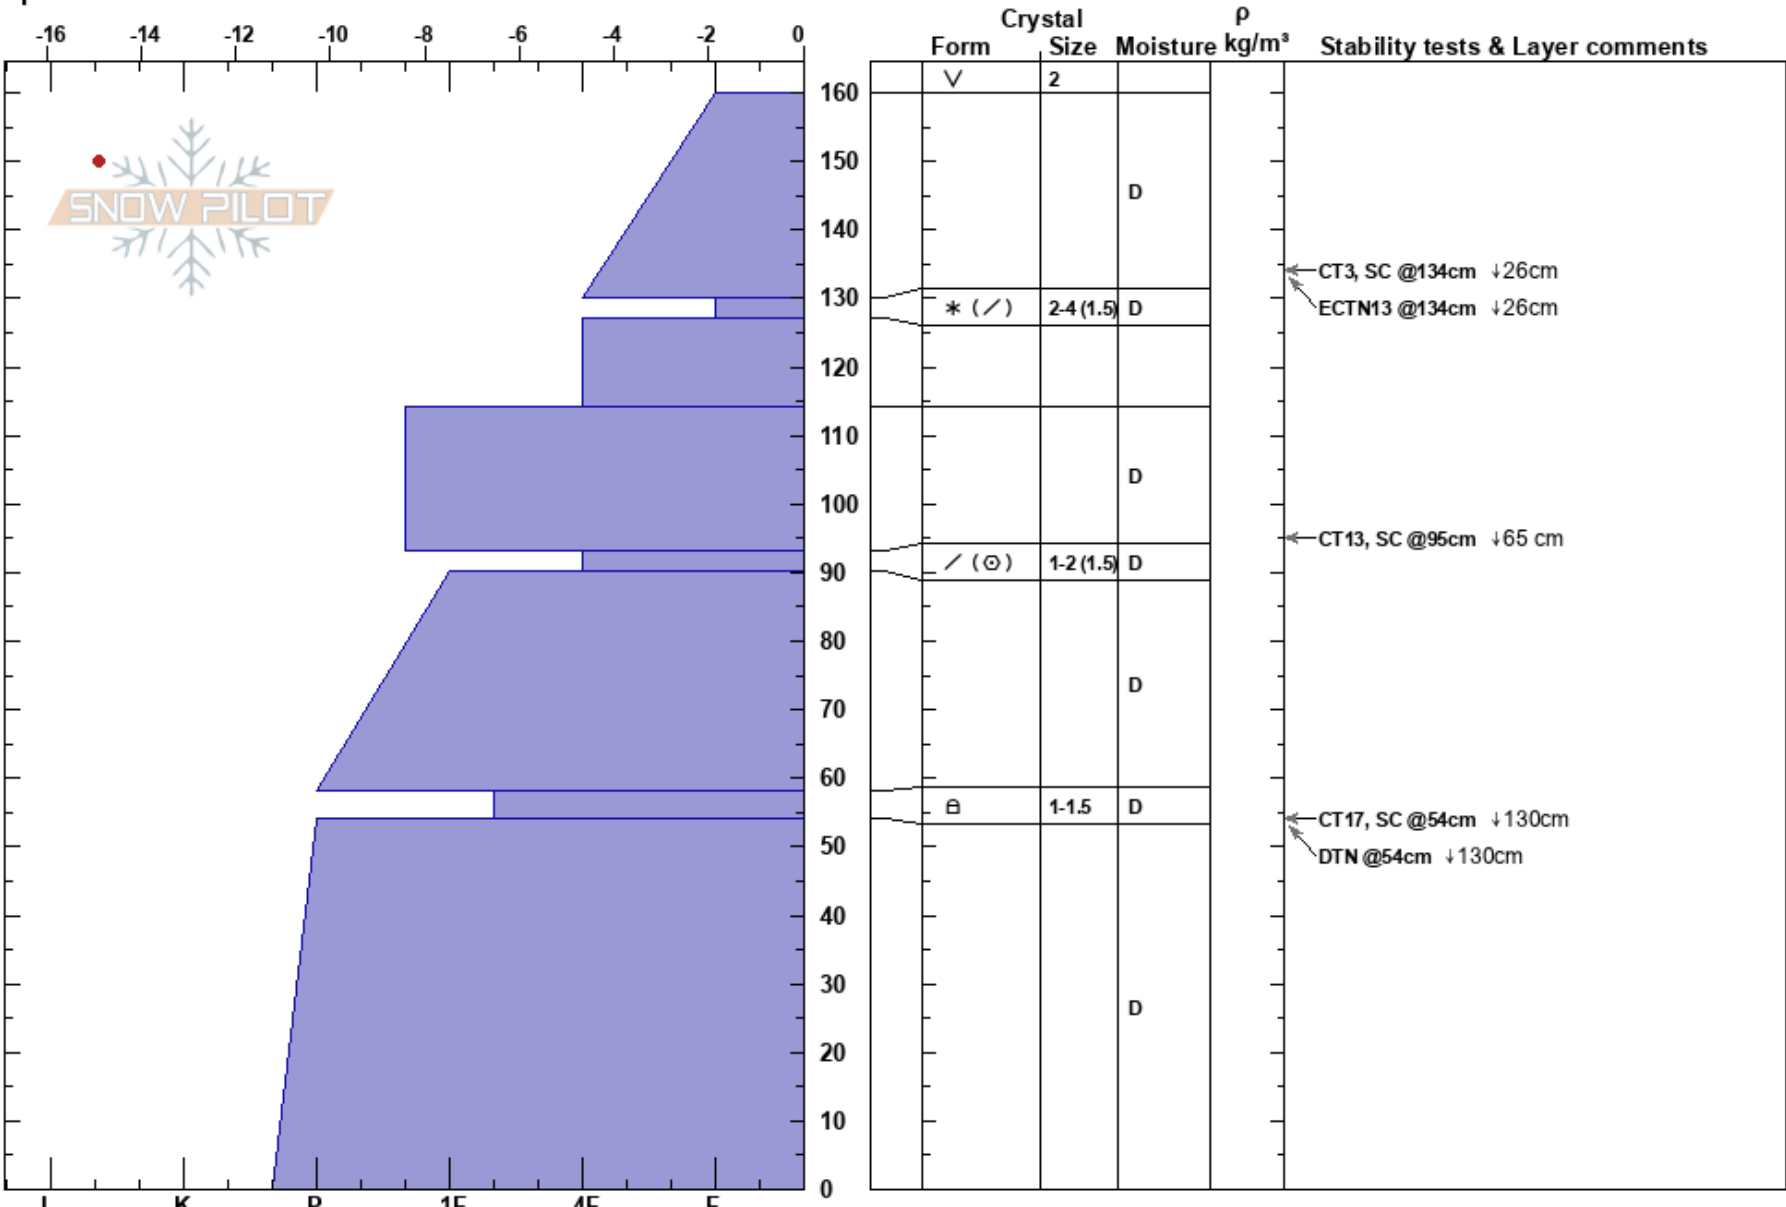

Christ&Lions Chutes
 Monashee
 BC
 Elevation: 1985 m
 Aspect: N
 Specifics:

Mustang Powder
 05/03/2023 - 09:30
 Co-ord:
 Slope Angle: 35°
 Wind Loading:

Stability:
 Air Temperature: -15.8°C PF: 80 130-127cm: Problematic layer
 Sky Cover: FEW PS: 25
 Precipitation: NO
 Wind: SE Light Breeze

Layer Notes:

Notes: Top of an open glade below christian and the lions chutes above the toilet bowl feature. HS 315cm