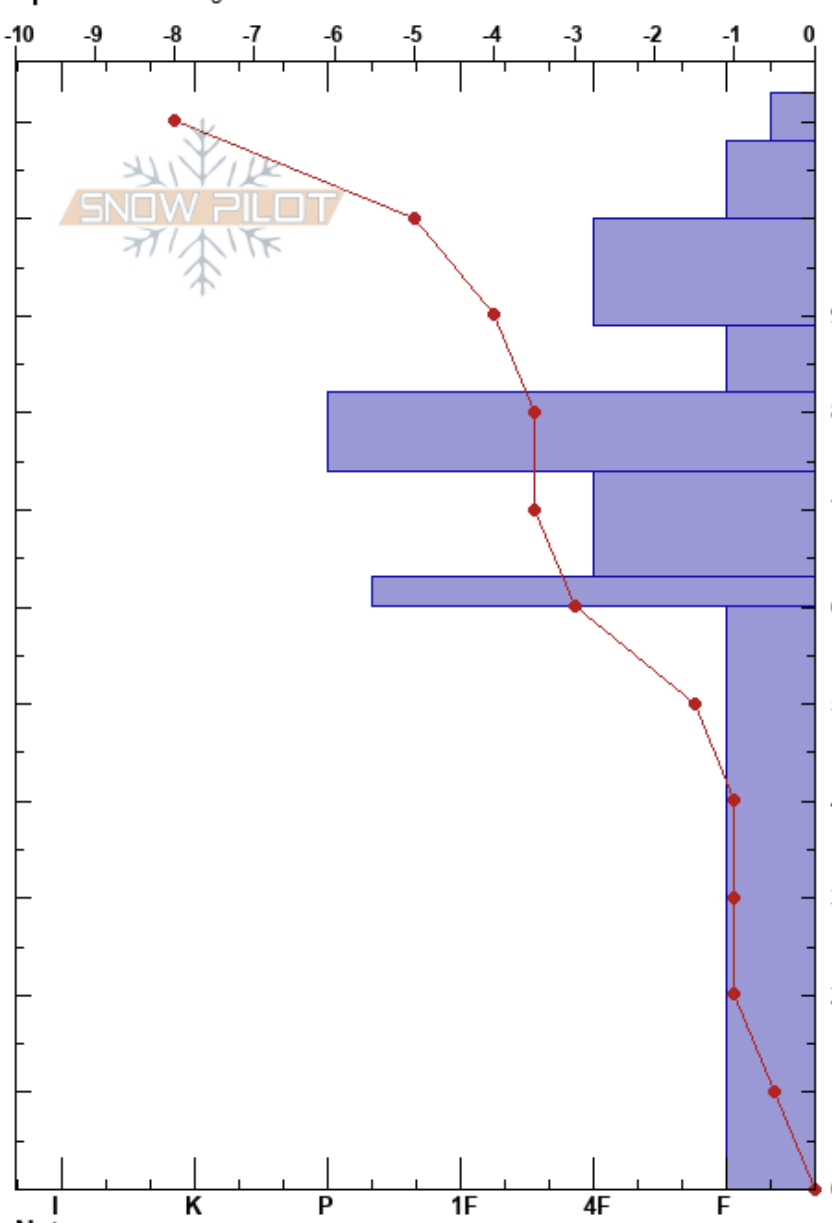

Trap Door
 Bridger Range
 MT
Elevation: 8275 ft
Aspect: 95°
Specifics: Pit dug in a Ski Area

Bridger Bowl
 03/04/2023 - 10:40am
Co-ord: 45.80460N, -110.93129W
Slope Angle: 37°
Wind Loading: no

Stability:
Air Temperature:
Sky Cover: SCT
Precipitation: NO
Wind: Calm

HS: 113
PF: 90
Layer Notes:

Height (cm)	Form	Crystal Size	Moisture	ρ kg/m ³	Stability tests & Layer comments
113					
110	+	2			
100	/	1.5			
90	☐	1			
80	☐☐	2			STE @82cm ECTP25 @82cm SP
70	☐	1.5			
60	■				
50					
40					
30	☐	3			
20					
10					
0					