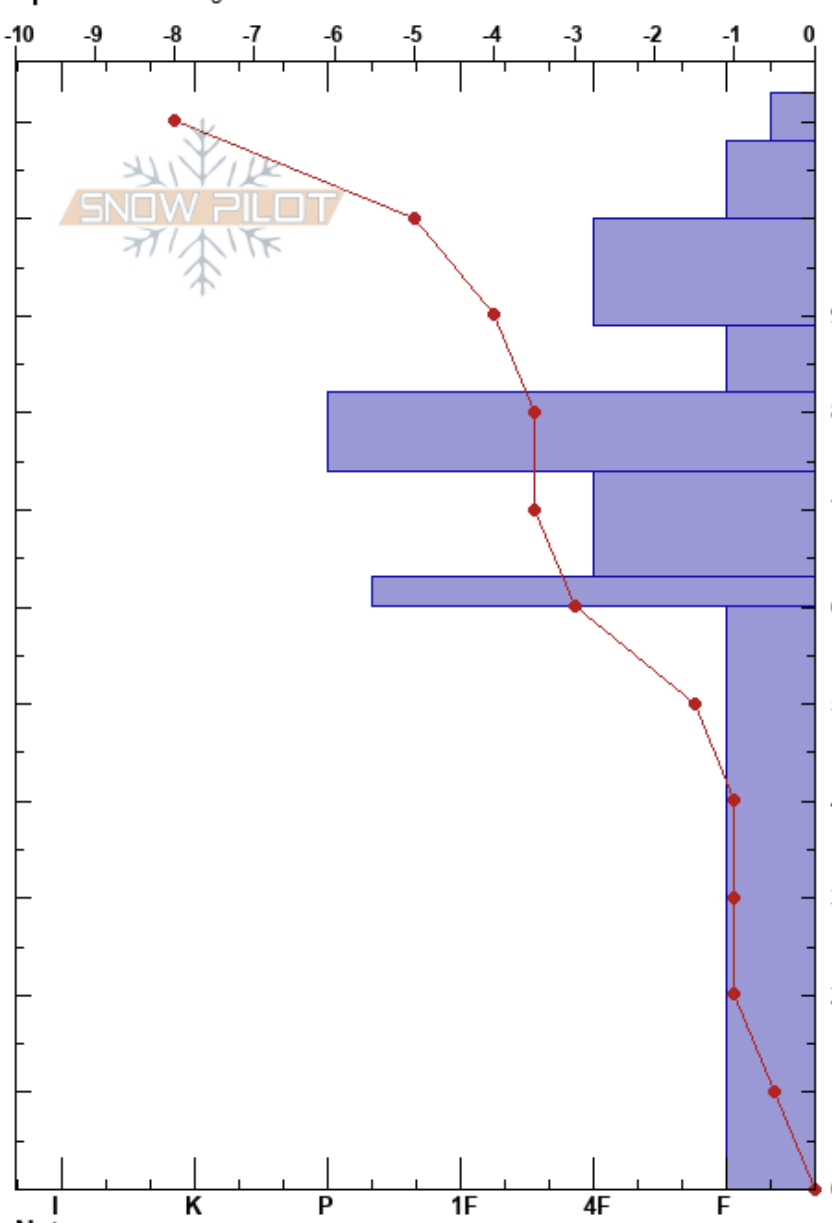

Trap Door
 Bridger Range
 MT
 Elevation: 8275 ft
 Aspect: 95°
 Specifics: Pit dug in a Ski Area

Bridger Bowl
 03/04/2023 - 10:40am
 Co-ord: 45.80460N, -110.93129W
 Slope Angle: 37°
 Wind Loading: no

Stability: HS:113
 Air Temperature: PF: 90
 Sky Cover: SCT
 Precipitation: NO
 Wind: Calm

Layer Notes:

Height (cm)	Crystal		Moisture	ρ kg/m ³	Stability tests & Layer comments
	Form	Size			
113					
110	+	2			
100	/	1.5			
90	☐	1			
80	☐☐	2			STE @82cm ECTP25 @82cm SP
70	☐	1.5			
60	■				
50					
40					
30	☐	3			
20					
10					
0					