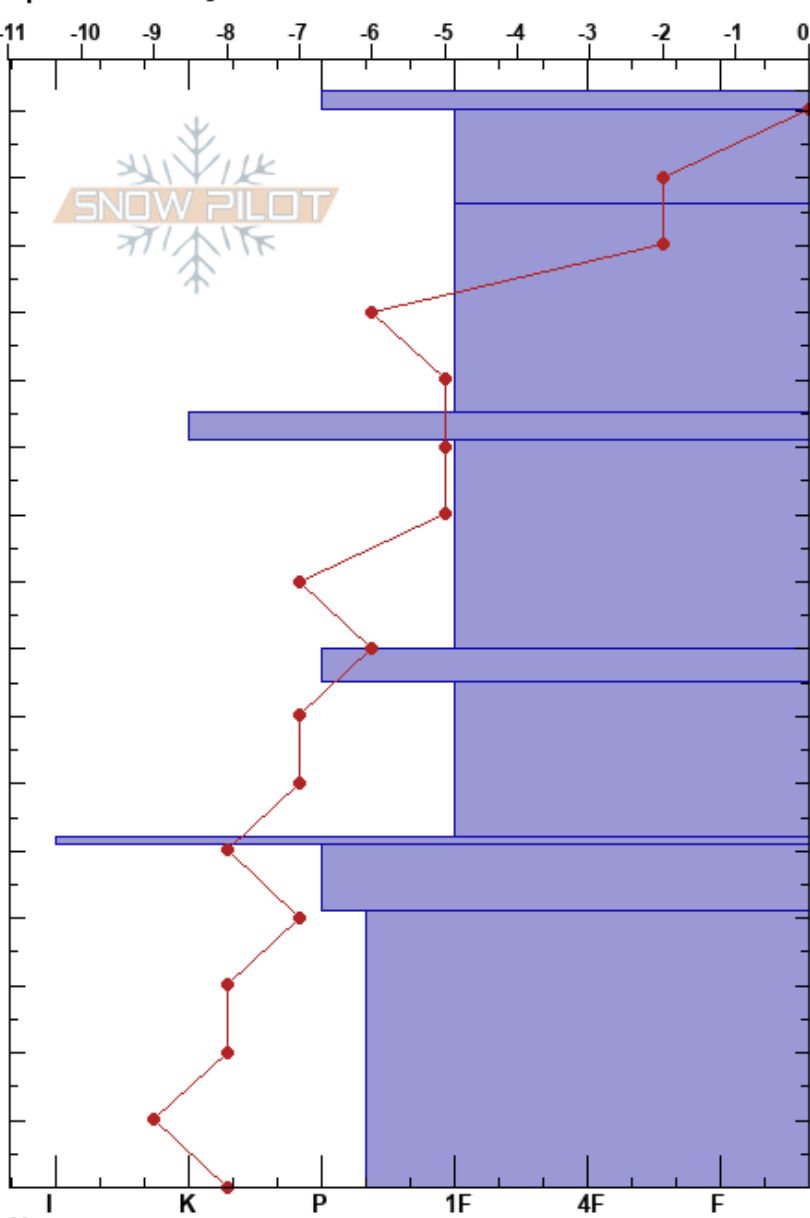

Sir Amie Left
Sangre de Cristo Range
NM

Makensie Forsyth
03/04/2023 - 12:45pm
Co-ord: 36.67905N, -105.45233W
Slope Angle: 40°
Wind Loading: yes

Stability: **HS: 163**
Air Temperature: 0°C
Sky Cover: CLR
Precipitation: NO
Wind: Calm
PF: 40 80-75cm: Problematic layer
PS: 10

Elevation: 11603 ft
Aspect: 104°

Specifics: Pit dug in a Ski Area

Form	Crystal		Moisture	ρ kg/m ³	Stability tests & Layer comments
	Size				
•	1				
•	0.5				
○					
•	0.5				
•	1				
•	2.5				← CT12, Q1 @75cm ← PST25/100 (End) @75cm
•	0.5-1				
○					
•	0.5				
•	1				← ECTX