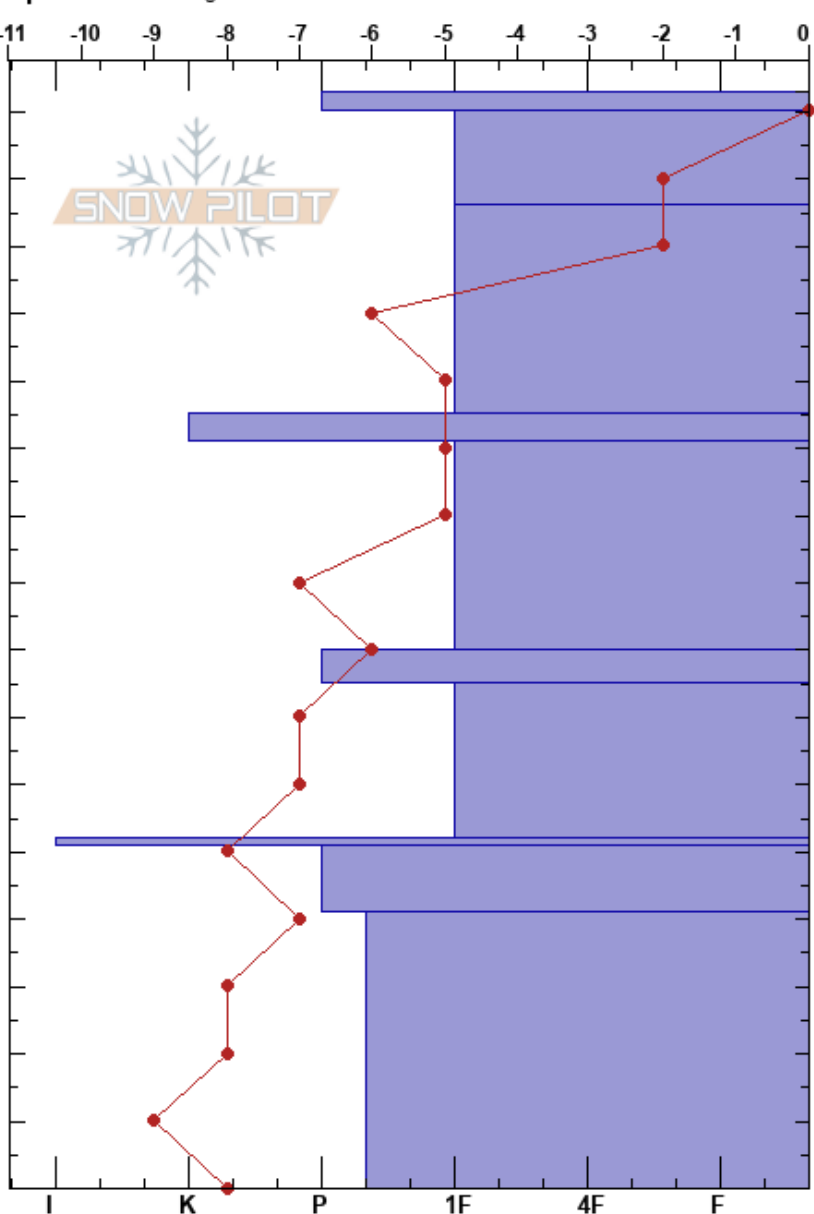

Sir Amie Left  
Sangre de Cristo Range  
NM

Makensie Forsyth  
03/04/2023 - 12:45pm  
Co-ord: 36.67905N, -105.45233W  
Slope Angle: 40°  
Wind Loading: yes

Stability: **HS: 163**  
Air Temperature: 0°C  
Sky Cover: CLR  
Precipitation: NO  
Wind: Calm  
**PF: 40** 80-75cm: Problematic layer  
**PS: 10**

Elevation: 11603 ft  
Aspect: 104°

Specifics: Pit dug in a Ski Area

Form	Crystal		$\rho$ kg/m <sup>3</sup>	Stability tests & Layer comments
	Size	Moisture		
•	1			
•	0.5			
○				
•	0.5			
•	1			
•	2.5			CT12, Q1 @75cm PST25/100 (End) @75cm
•	0.5-1			
○				
•	0.5			
•	1			ECTX