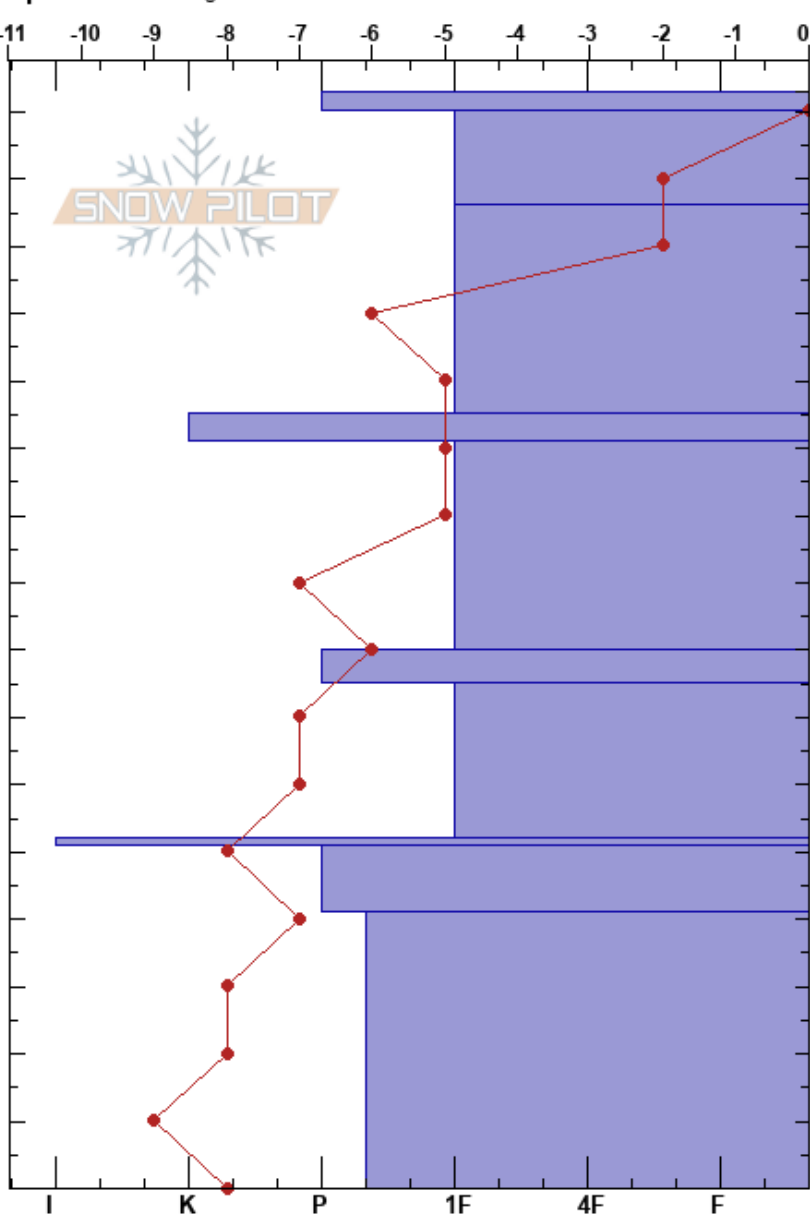

Sir Amie Left
Sangre de Cristo Range
NM

Makensie Forsyth
03/04/2023 - 12:45pm
Co-ord: 36.67905N, -105.45233W
Slope Angle: 40°
Wind Loading: yes

Stability: **HS: 163**
Air Temperature: 0°C
Sky Cover: CLR
Precipitation: NO
Wind: Calm
PF: 40 80-75cm: Problematic layer
PS: 10

Elevation: 11603 ft
Aspect: 104°
Specifics: Pit dug in a Ski Area

Elevation (cm)	Crystal		Moisture	ρ kg/m ³	Stability tests & Layer comments
	Form	Size			
163	•	1			
160	•	0.5			
150	•	0.5			
140					
130	○				
120					
110	•	0.5			
100					
90	•	1			
80	•	2.5			
70					← CT12, Q1 @75cm ← PST25/100 (End) @75cm
60	•	0.5-1			
50	○				
40	•	0.5			
30					
20	•	1			
10					
0					← ECTX