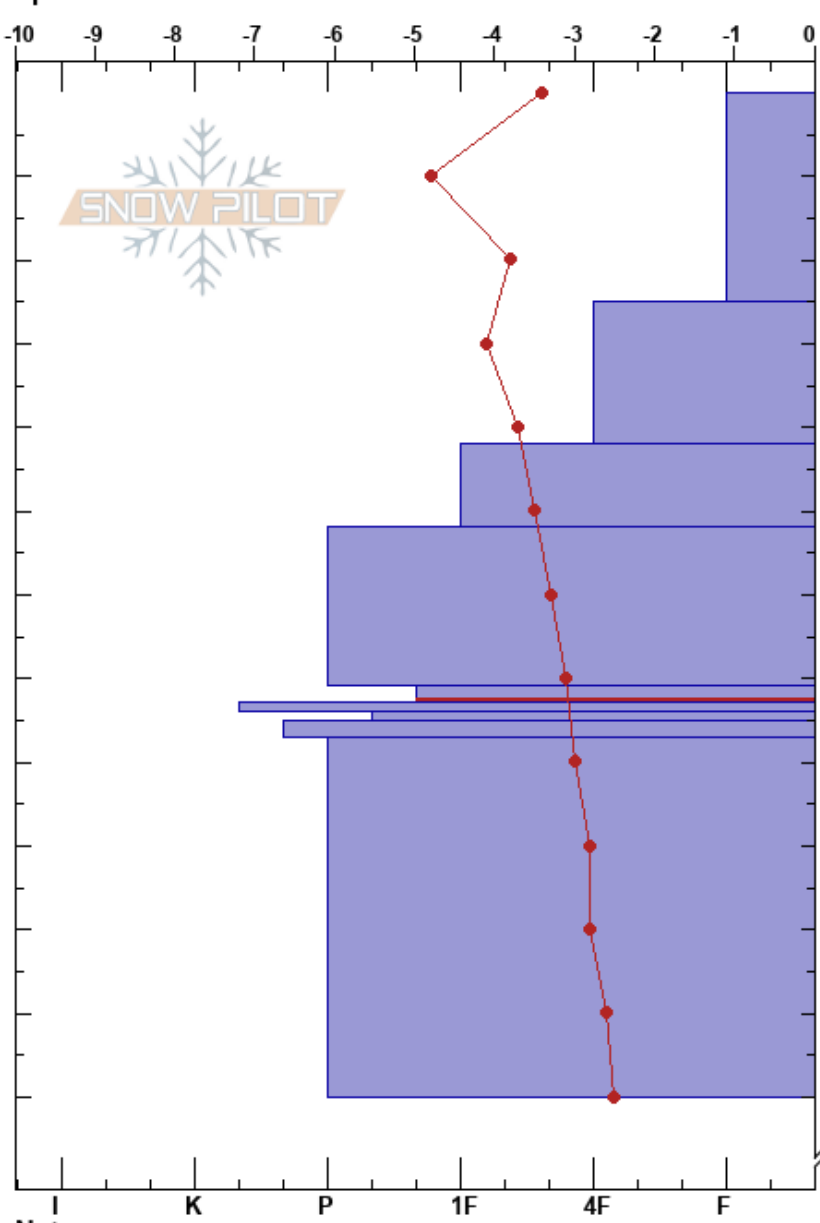

Perm Close- Golden Cor
 Monashee
 BC
 Elevation: 1750 m
 Aspect: 225°
 Specifics:

Liam Warhaft
 05/03/2023 - 09:45
 Co-ord: 50.89455N, -119.90730W
 Slope Angle: 25°
 Wind Loading: no

Stability: **HS:200**
 Air Temperature: -3°C
 Sky Cover: CLR
 Precipitation: NO
 Wind: Calm

PF: 35
 71-73cm: Problematic layer
 75-77cm: MFcr starting to round out

Depth (cm)	Crystal		Moisture	ρ kg/m ³	Stability tests & Layer comments
	Form	Size			
0	/				
10	/	1-2	D		
30	•	1-2	D		← ECTN13 @30cm
50	•	1	D		← ECTP30 @52cm Failed on 30+hit
60	•	0.5-1	D		
70	⊖	0.5	D		
75	⊖	0.5	D		
80	⊖	1			75-77cm: MFcr starting to round out
100	•	1			
110					
120					