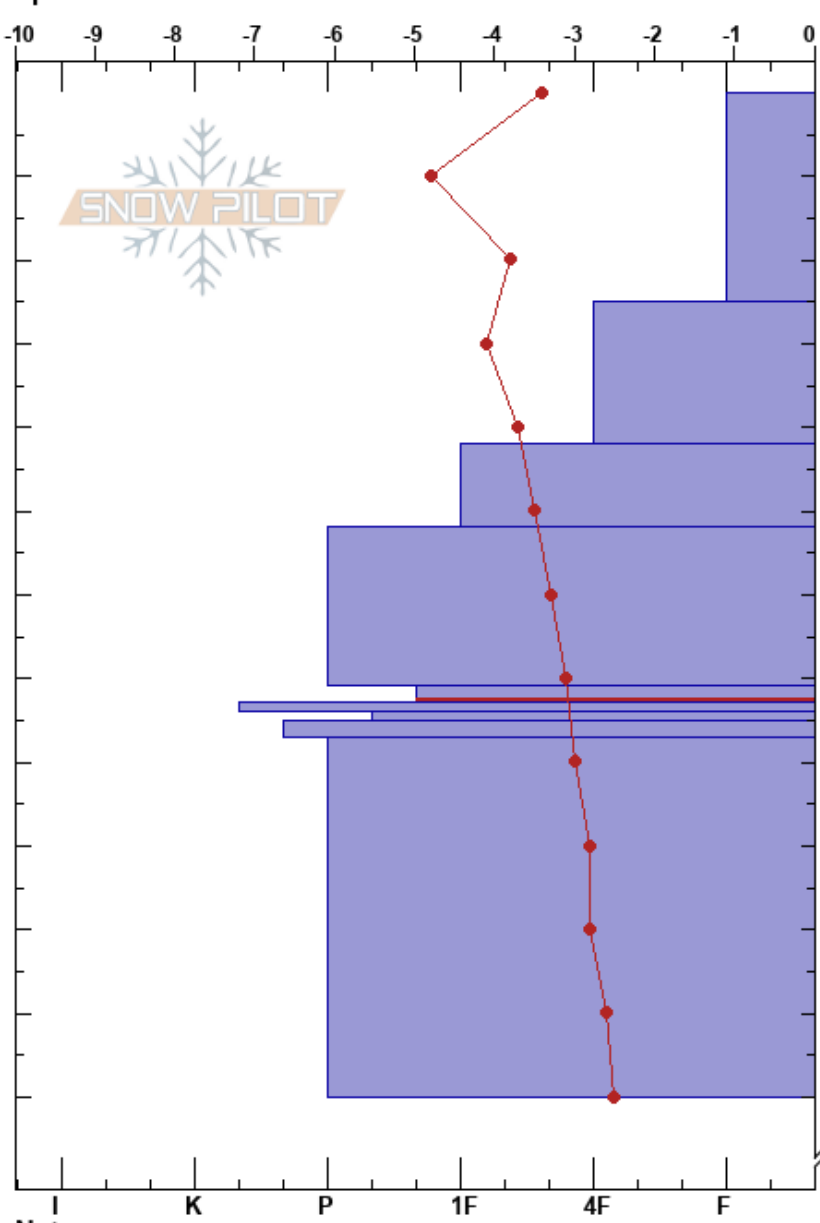

Perm Close- Golden Cor
 Monashee
 BC
 Elevation: 1750 m
 Aspect: 225°
 Specifics:

Liam Warhaft
 05/03/2023 - 09:45
 Co-ord: 50.89455N, -119.90730W
 Slope Angle: 25°
 Wind Loading: no

Stability: **HS:200**
 Air Temperature: -3°C
 Sky Cover: CLR
 Precipitation: NO
 Wind: Calm

PF: 35
 71-73cm: Problematic layer
 75-77cm: MFcr starting to round out

Depth (cm)	Crystal		Moisture	ρ kg/m³	Stability tests & Layer comments
	Form	Size			
0	/				
10	/	1-2	D		
30	•	1-2	D		← ECTN13 @30cm
50	•	1	D		← ECTP30 @52cm Failed on 30+hit
60	•	0.5-1	D		
70	⊖	0.5	D		
75	⊖	0.5	D		
80	⊖	1			75-77cm: MFcr starting to round out
100	•	1			
110					
120					