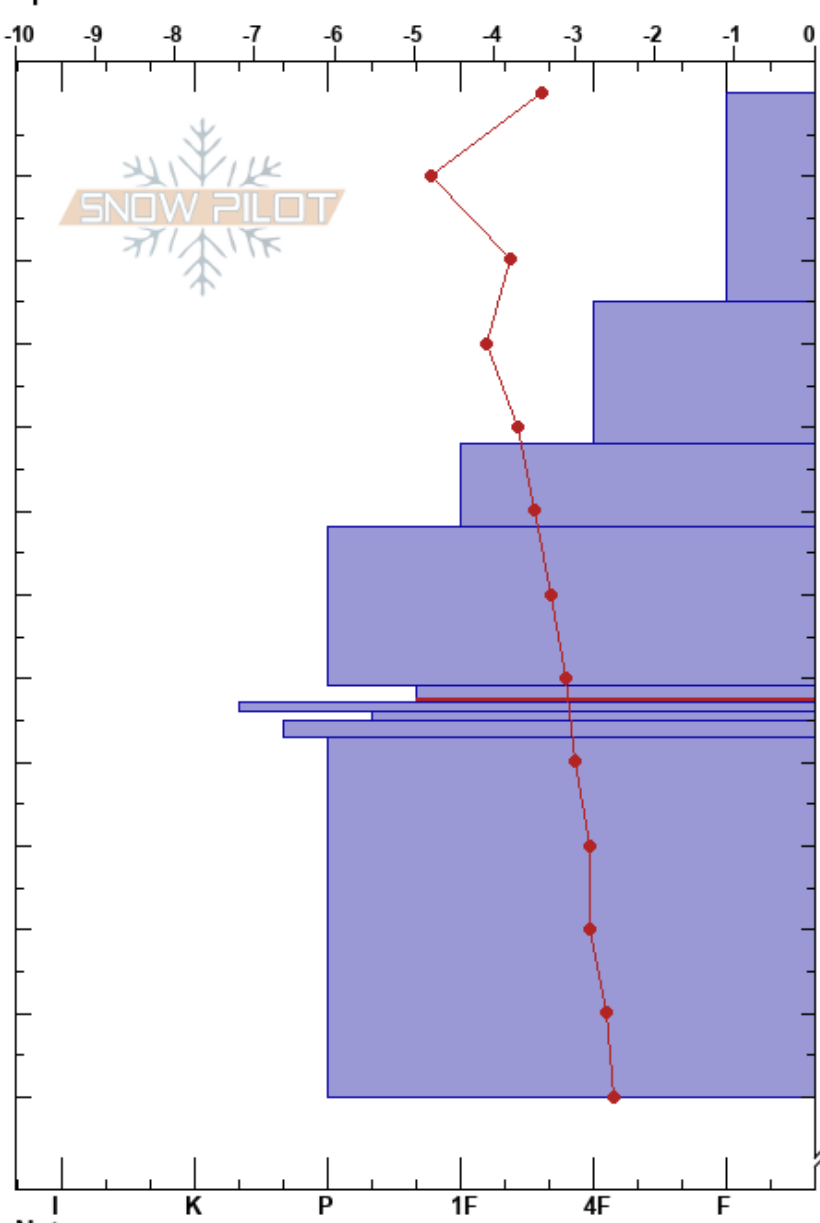

Perm Close- Golden Cor
 Monashee
 BC
 Elevation: 1750 m
 Aspect: 225°
 Specifics:

Liam Warhaft
 05/03/2023 - 09:45
 Co-ord: 50.89455N, -119.90730W
 Slope Angle: 25°
 Wind Loading: no

Stability: **HS:200**
 Air Temperature: -3°C
 Sky Cover: CLR
 Precipitation: NO
 Wind: Calm

PF: 35
 71-73cm: Problematic layer
 75-77cm: MFcr starting to round out

Crystal Form	Crystal Size	Moisture	ρ kg/m ³	Stability tests & Layer comments
/				
/	1-2	D		
•	1-2	D		← ECTN13 @30cm
•	1	D		
•	0.5-1	D		← ECTP30 @52cm Failed on 30+hit
⊖	0.5	D		
⊖	0.5	D		
⊖	1			75-77cm: MFcr starting to round out
•	1			