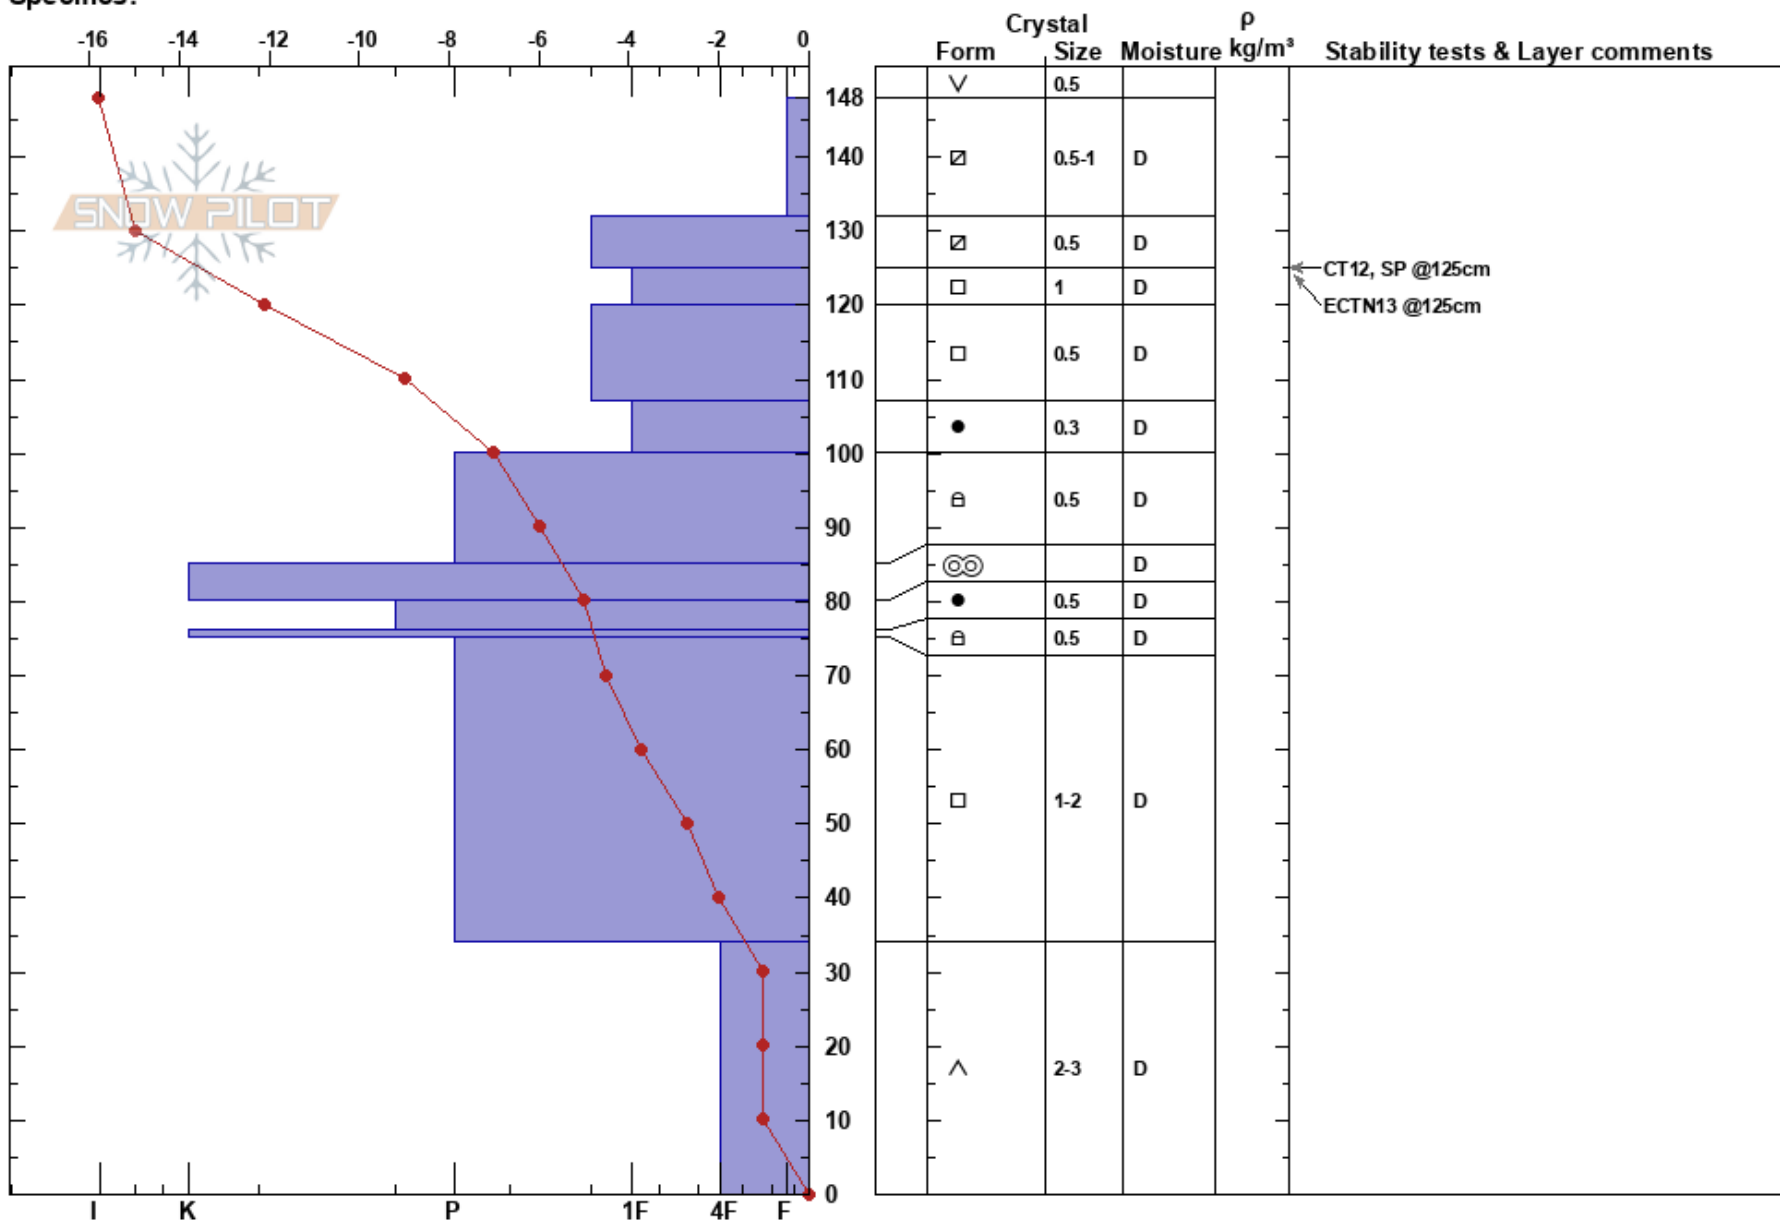

Frenchman  
 Skeena  
 BC  
 Elevation: 1600 m  
 Aspect: NW  
 Specifics:

Kyle Boys  
 24/02/2023 - 11:50  
 Co-ord:  
 Slope Angle: 10°  
 Wind Loading:

Stability:  
 Air Temperature: -15.8°C PF: 30 120-107cm: Problematic layer  
 Sky Cover: SCT  
 Precipitation: NO  
 Wind: Calm

Layer Notes:

Notes: