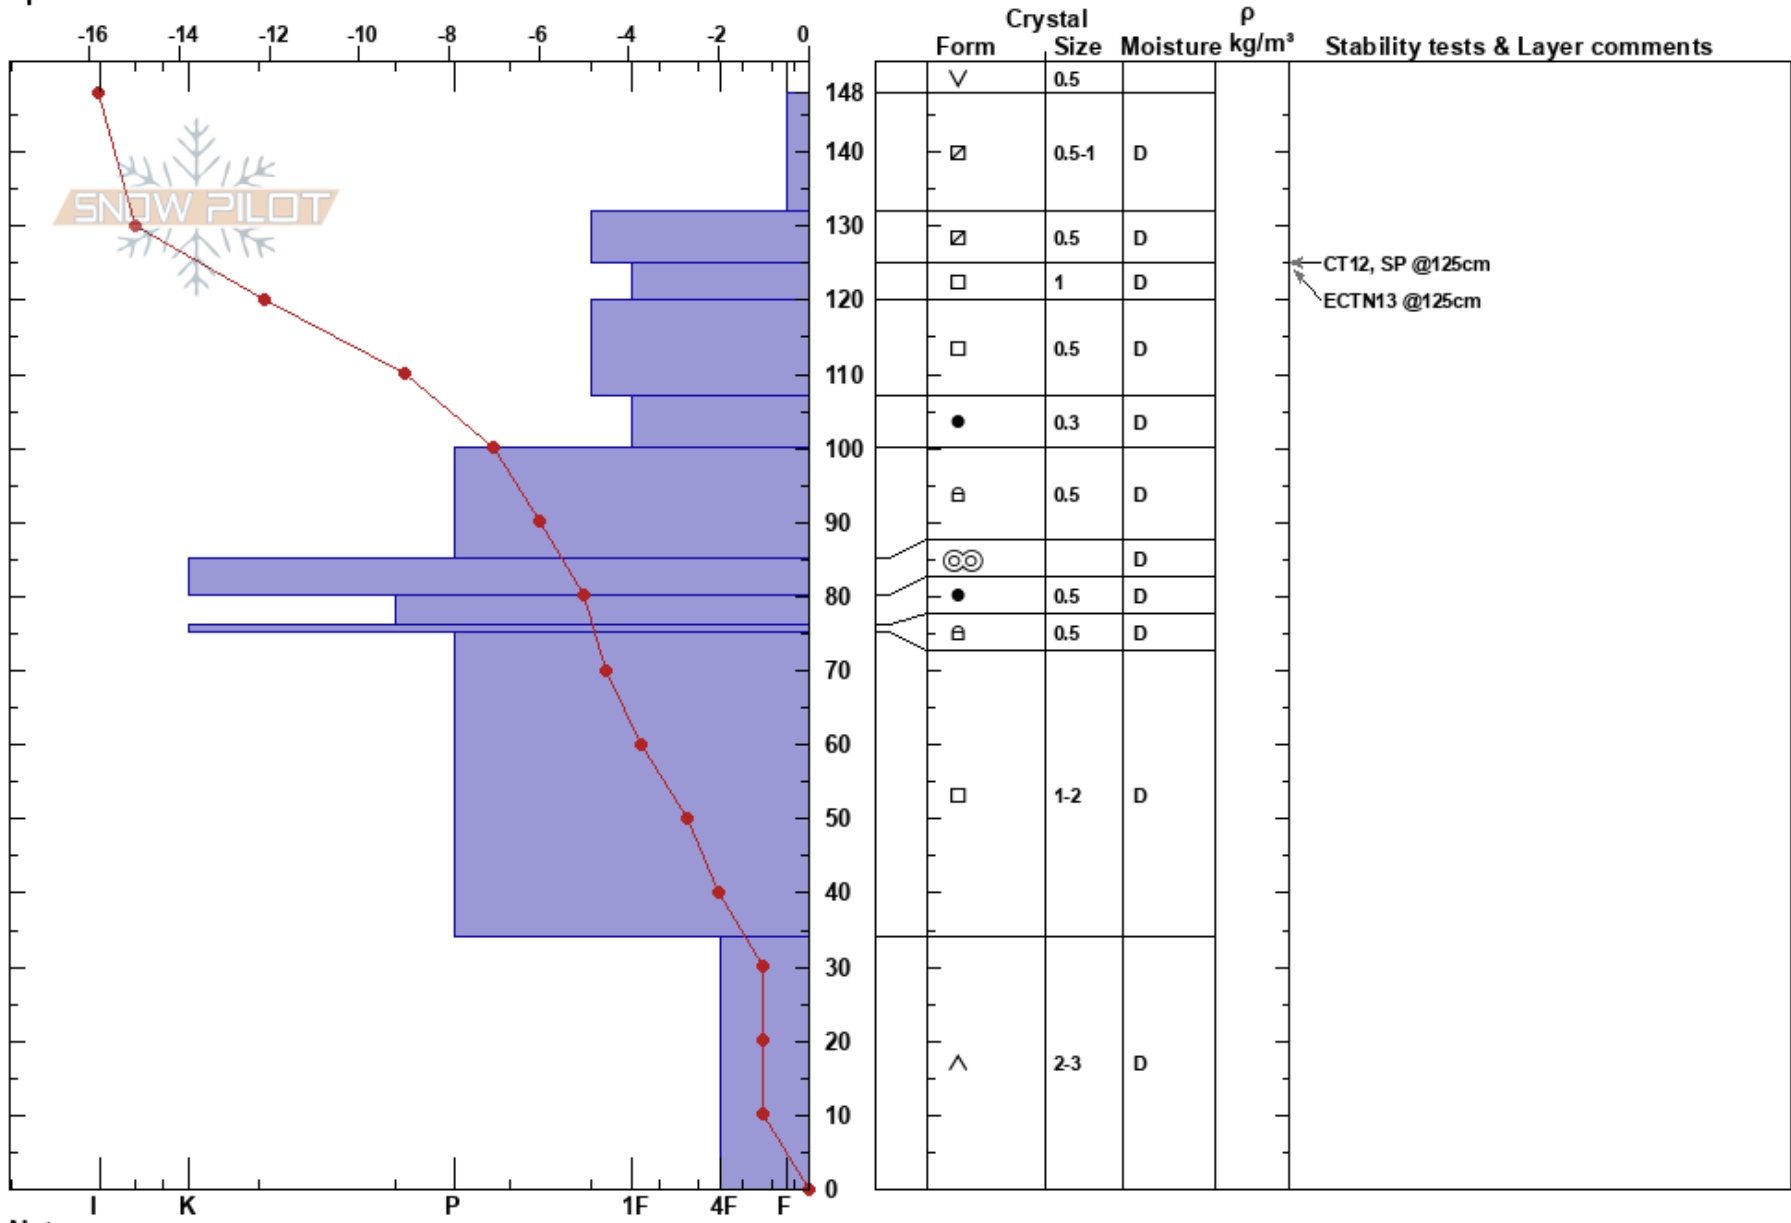

Frenchman
 Skeena
 BC
 Elevation: 1600 m
 Aspect: NW
 Specifics:

Kyle Boys
 24/02/2023 - 11:50
 Co-ord:
 Slope Angle: 10°
 Wind Loading:

Stability:
 Air Temperature: -15.8°C PF: 30 120-107cm: Problematic layer
 Sky Cover: SCT
 Precipitation: NO
 Wind: Calm

Layer Notes:

Notes: