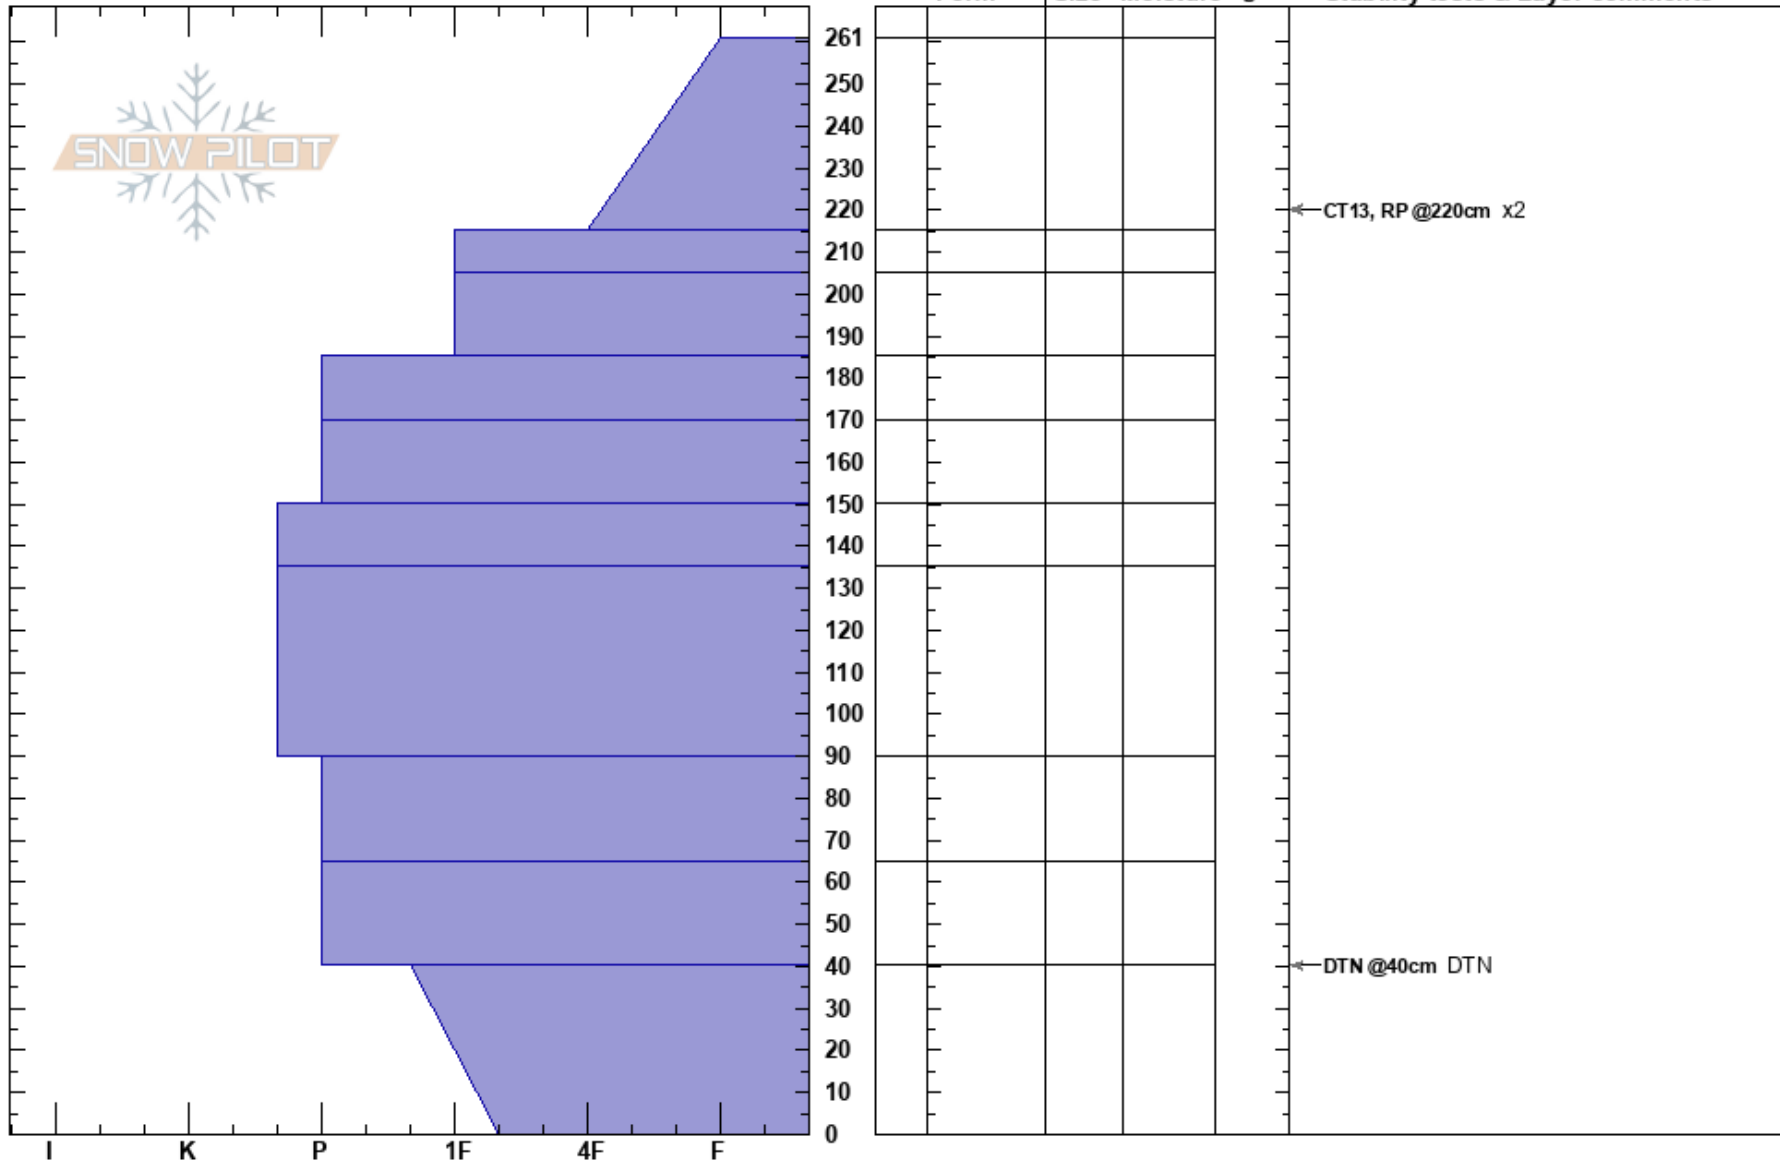

Home brew roll
 Columbia Mountains
 BC
 Elevation: 2044 m
 Aspect: S

Rob Turner
 04/03/2023 - 13:00
 Co-ord:
 Slope Angle: 30°
 Wind Loading:

Stability:
 Air Temperature: -1°C
 Sky Cover: FEW
 Precipitation: NO
 Wind:

HS:261
 Layer Notes:
 40-0cm: Problematic layer

Specifics: Pit dug in a Ski Area; Pit is representative of backcountry

Notes: