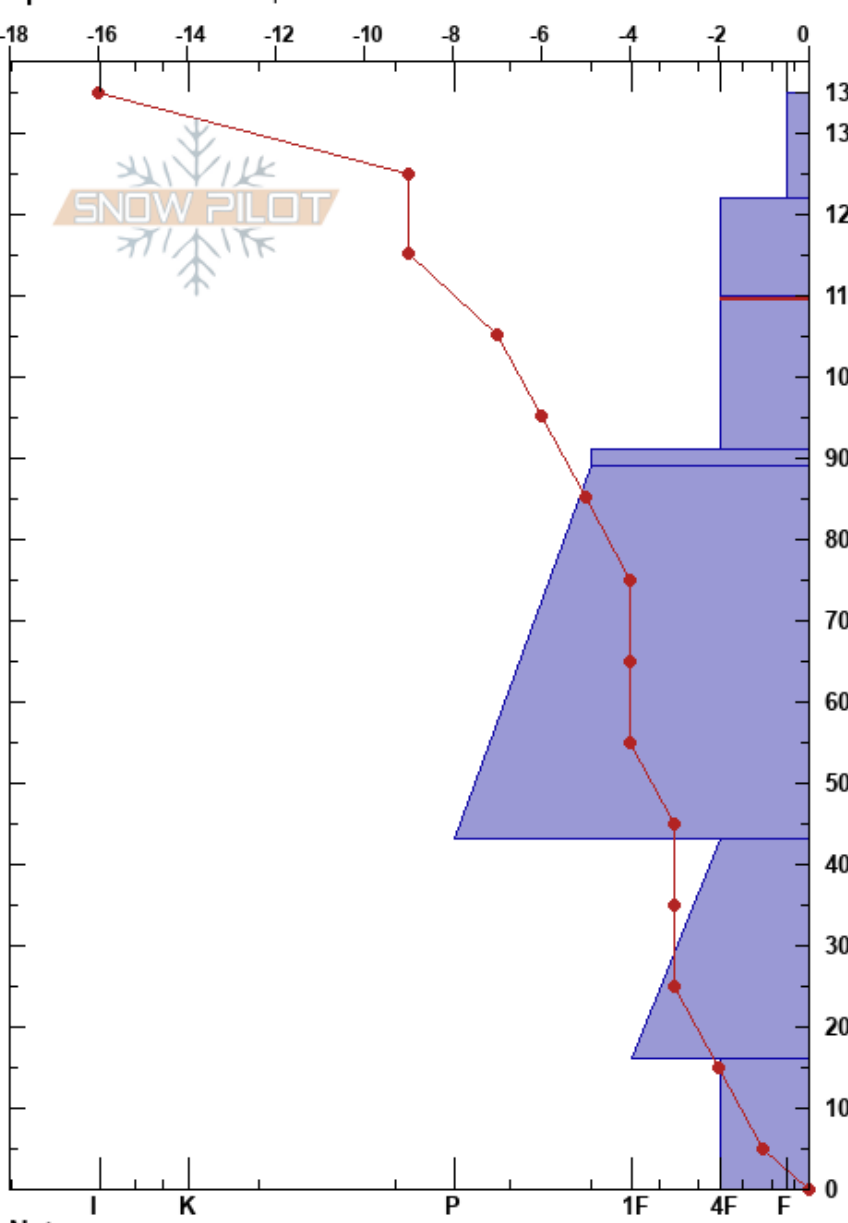

Climax Runout
 Crested Butte
 CO
 Elevation: 9250 ft
 Aspect: NE
 Specifics: We skied slope

Jack Morgan
 02/07/2023 - 2:20pm
 Co-ord: 38.90330N, -107.02886W
 Slope Angle: 8°
 Wind Loading: no

Stability: **HS: 135**
 Air Temperature: -11°C **PF: 45** 110-91cm: Problematic layer
 Sky Cover: CLR **PS: 15**
 Precipitation: NO
 Wind: Calm

Depth (cm)	Crystal		Moisture	ρ kg/m ³	Stability tests & Layer comments
	Form	Size			
135	/	0.5			
130	/	0.3	D		
120	/	0.5	D		
110					CT17, Q2 @110cm ECTN14 @110cm
100	⊠	0.3-0.5	D		
90	⊙ (□)	0.5-1 (0.5)	D		
80					
70	⊖	0.5-1	D		
60					
50					
40					
30	^	1.5-2	D		
20					
10					
0	^	3	D		