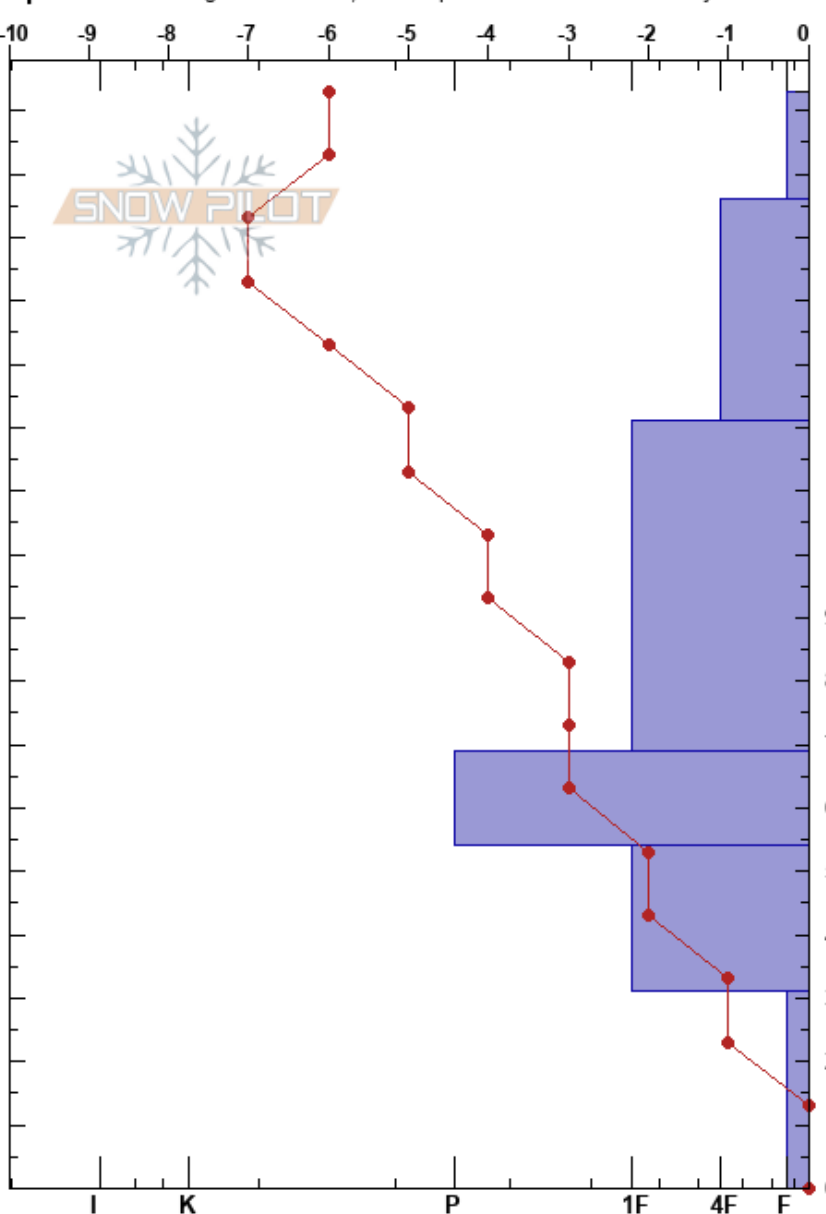

Phoenix Gun Mount
 Crested Butte Ski Area
 CO

Jack Morgan
 03/02/2023 - 1:40pm
 Co-ord: 38.89511N, -106.92322W
 Slope Angle: 13°
 Wind Loading: no

Stability:
 Air Temperature: -1°C
 Sky Cover: FEW
 Precipitation: NO
 Wind: NW Light Breeze

HS: 173
 PF: 30 31-0cm: Problematic layer
 PS: 15

Elevation: 9937 ft
 Aspect: NE

Specifics: Pit dug in a Ski Area; Pit is representative of backcountry

Form	Crystal Size	Moisture	ρ kg/m ³	Stability tests & Layer comments
+	0.5			
+	0.5	D		
/	0.5	D		←CT24, Q2 @156cm
/	0.5	D		←CT29, Q3 @141cm Left before ID
□	1	D		
□	1-2	D		
□	2	D		
^	4-6	D		