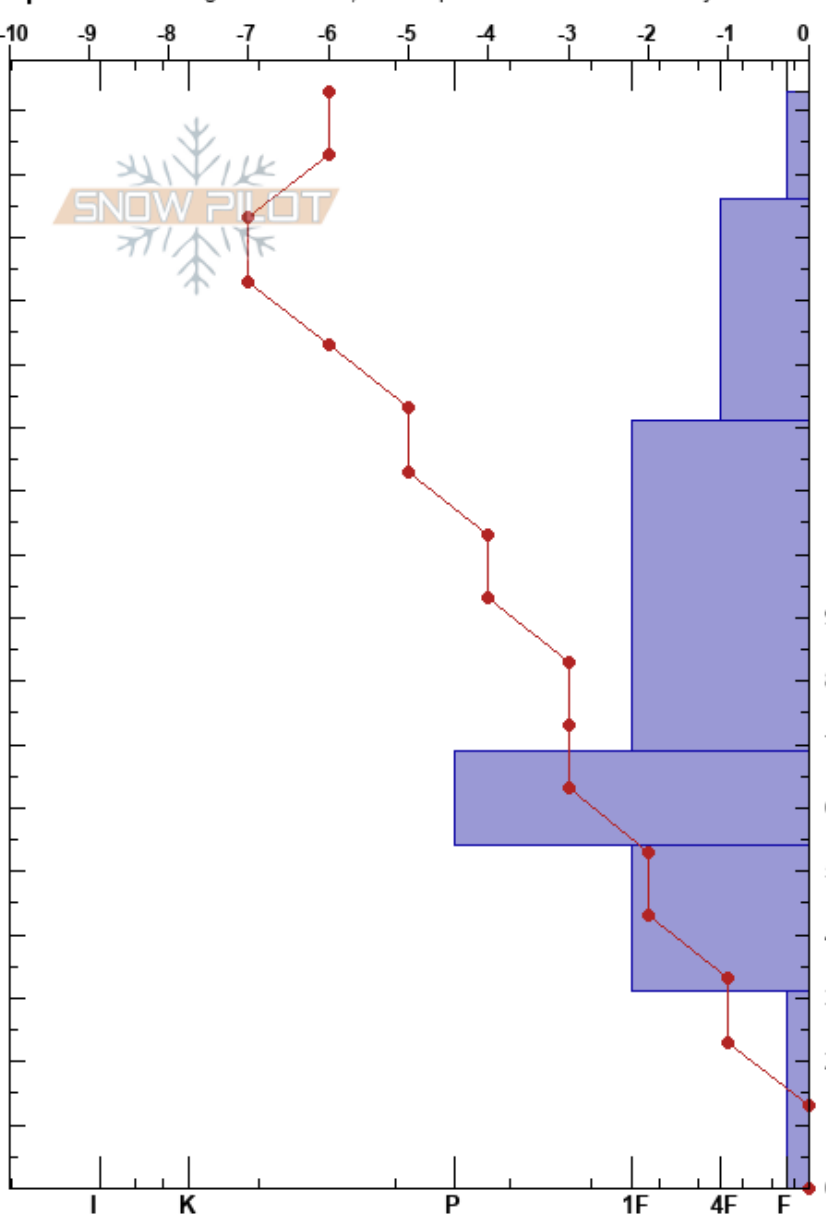

Phoenix Gun Mount  
 Crested Butte Ski Area  
 CO

Jack Morgan  
 03/02/2023 - 1:40pm  
 Co-ord: 38.89511N, -106.92322W  
 Slope Angle: 13°  
 Wind Loading: no

Stability:  
 Air Temperature: -1°C  
 Sky Cover: FEW  
 Precipitation: NO  
 Wind: NW Light Breeze

HS: 173  
 PF: 30 31-0cm: Problematic layer  
 PS: 15

Elevation: 9937 ft  
 Aspect: NE

Specifics: Pit dug in a Ski Area; Pit is representative of backcountry

Form	Crystal Size	Moisture	$\rho$ kg/m <sup>3</sup>	Stability tests & Layer comments
+	0.5			
+	0.5	D		
/	0.5	D		←CT24, Q2 @156cm
/	0.5	D		←CT29, Q3 @141cm Left before ID
□	1	D		
□	1-2	D		
□	2	D		
^	4-6	D		