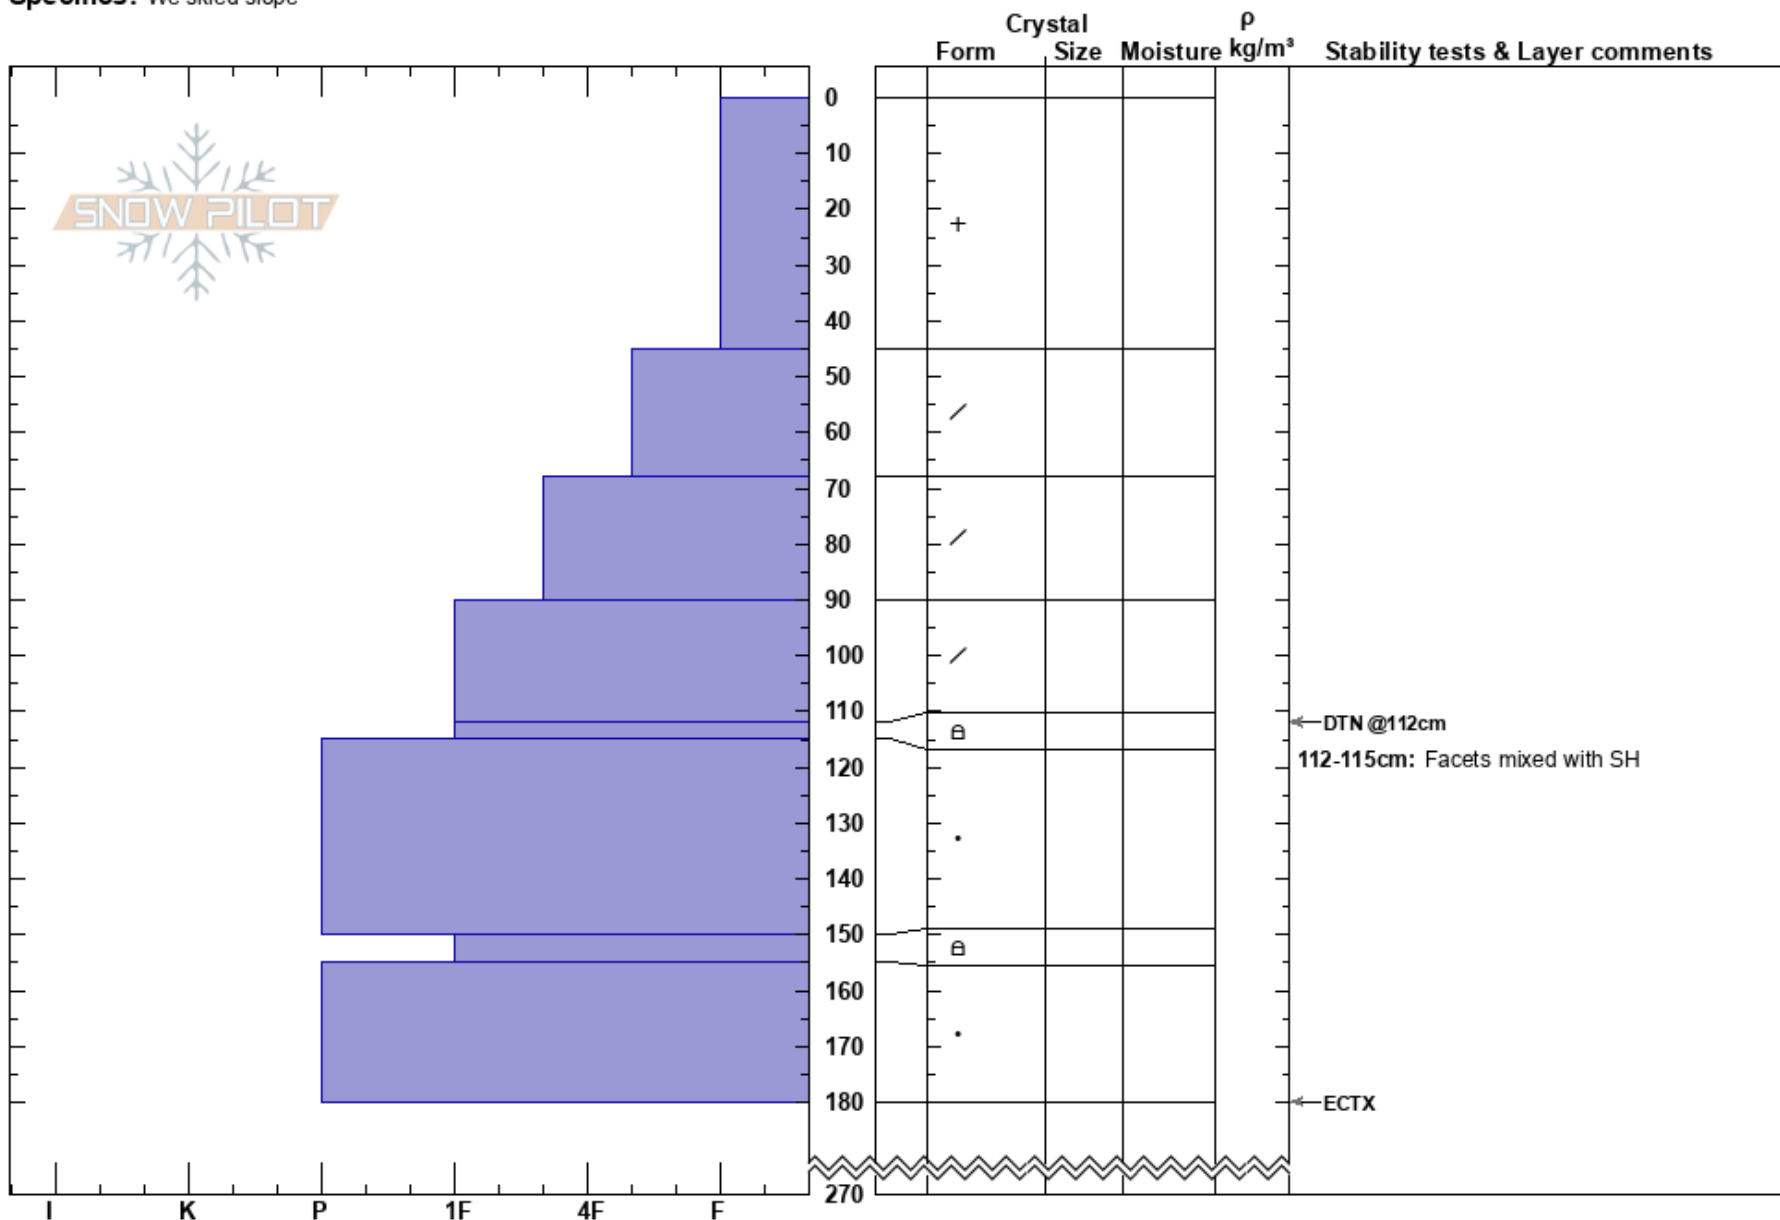

Sorcerers
 Chilkat
 AK
 Elevation: 4100 ft
 Aspect: E
 Specifics: We skied slope

Brady McGuire
 03/04/2023 - 1:00pm
 Co-ord:
 Slope Angle: 33°
 Wind Loading: no

Stability: Fair
 Air Temperature:
 Sky Cover: CLR
 Precipitation: NO
 Wind: N Light Breeze

HS:270
 PF: 80
 PS: 55
 112-115cm: Facets mixed with SH
 112-115cm: Problematic layer

Notes: