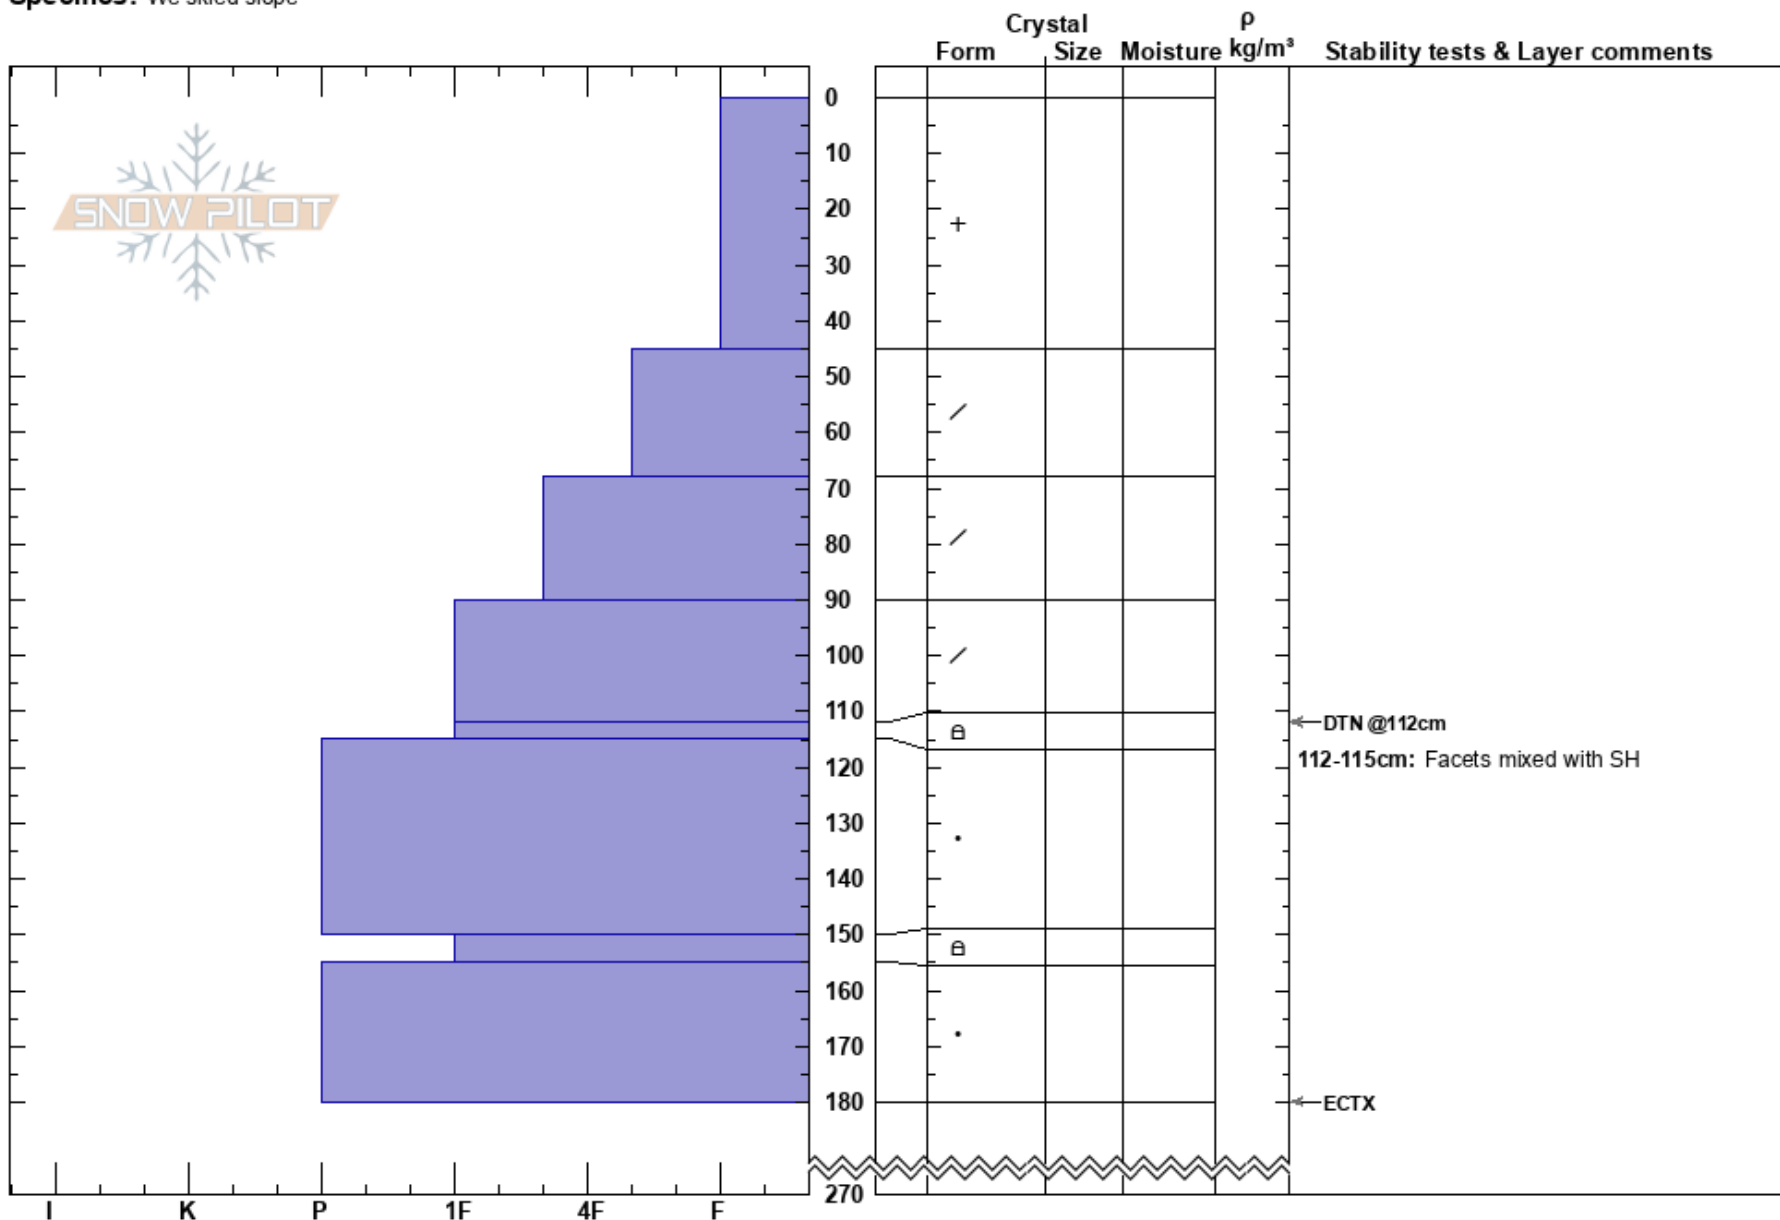

Sorcerers  
 Chilkat  
 AK  
 Elevation: 4100 ft  
 Aspect: E  
 Specifics: We skied slope

Brady McGuire  
 03/04/2023 - 1:00pm  
 Co-ord:  
 Slope Angle: 33°  
 Wind Loading: no

Stability: Fair  
 Air Temperature:  
 Sky Cover: CLR  
 Precipitation: NO  
 Wind: N Light Breeze

HS:270  
 PF: 80  
 PS: 55  
 112-115cm: Facets mixed with SH  
 112-115cm: Problematic layer

Notes: