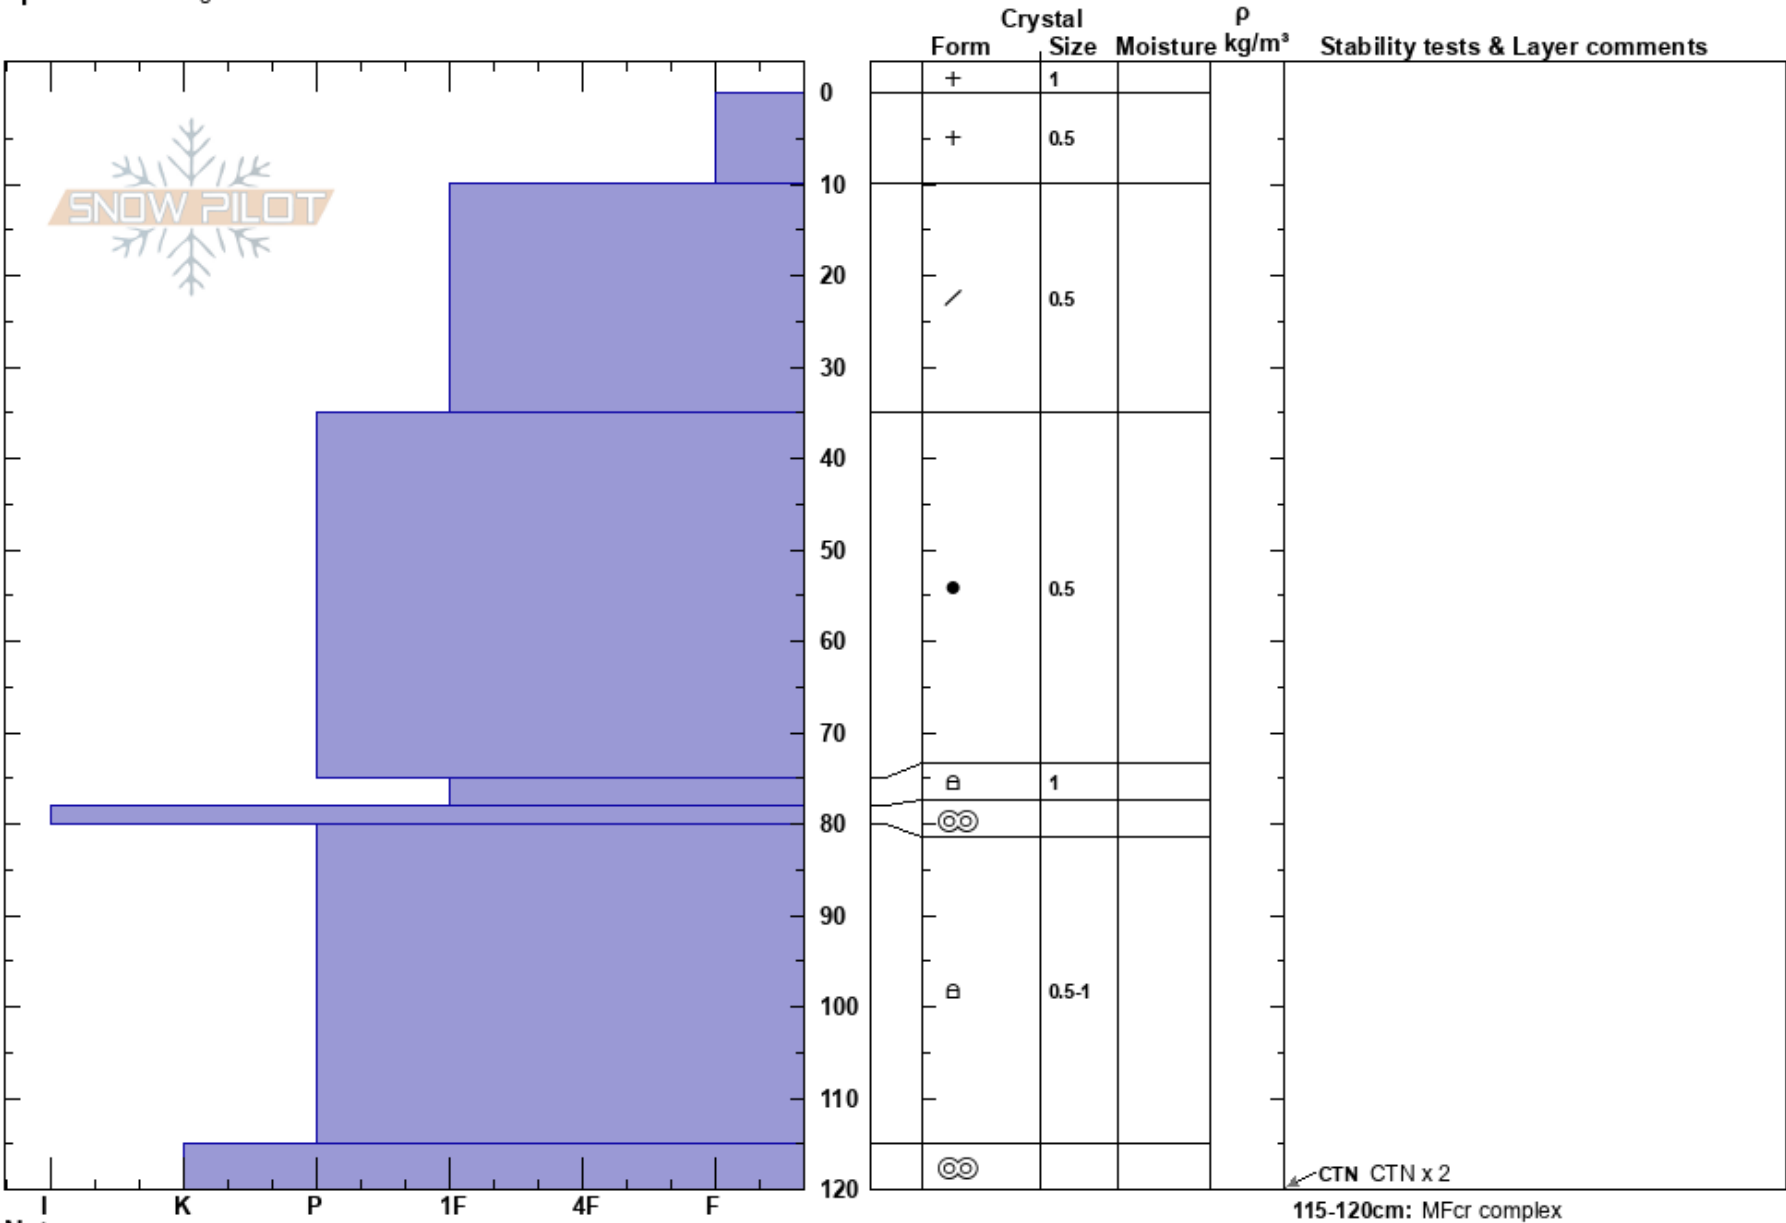

Trapper  
 Canadian Rockies  
 AB  
 Elevation: 1900 m  
 Aspect: E  
 Specifics: Pit dug in a Ski Area

Amanda Goodhue  
 02/03/2023 - 10:00  
 Co-ord: 49.31381N, -114.42823W  
 Slope Angle: 30°  
 Wind Loading:

Stability: HS: 120  
 Air Temperature: -8°C  
 Sky Cover: SCT  
 Precipitation: NO  
 Wind: W Moderate  
 Layer Notes: 115-120cm: MFcr complex

Notes: Looking at lower snowpack at TL.

115-120cm: MFcr complex