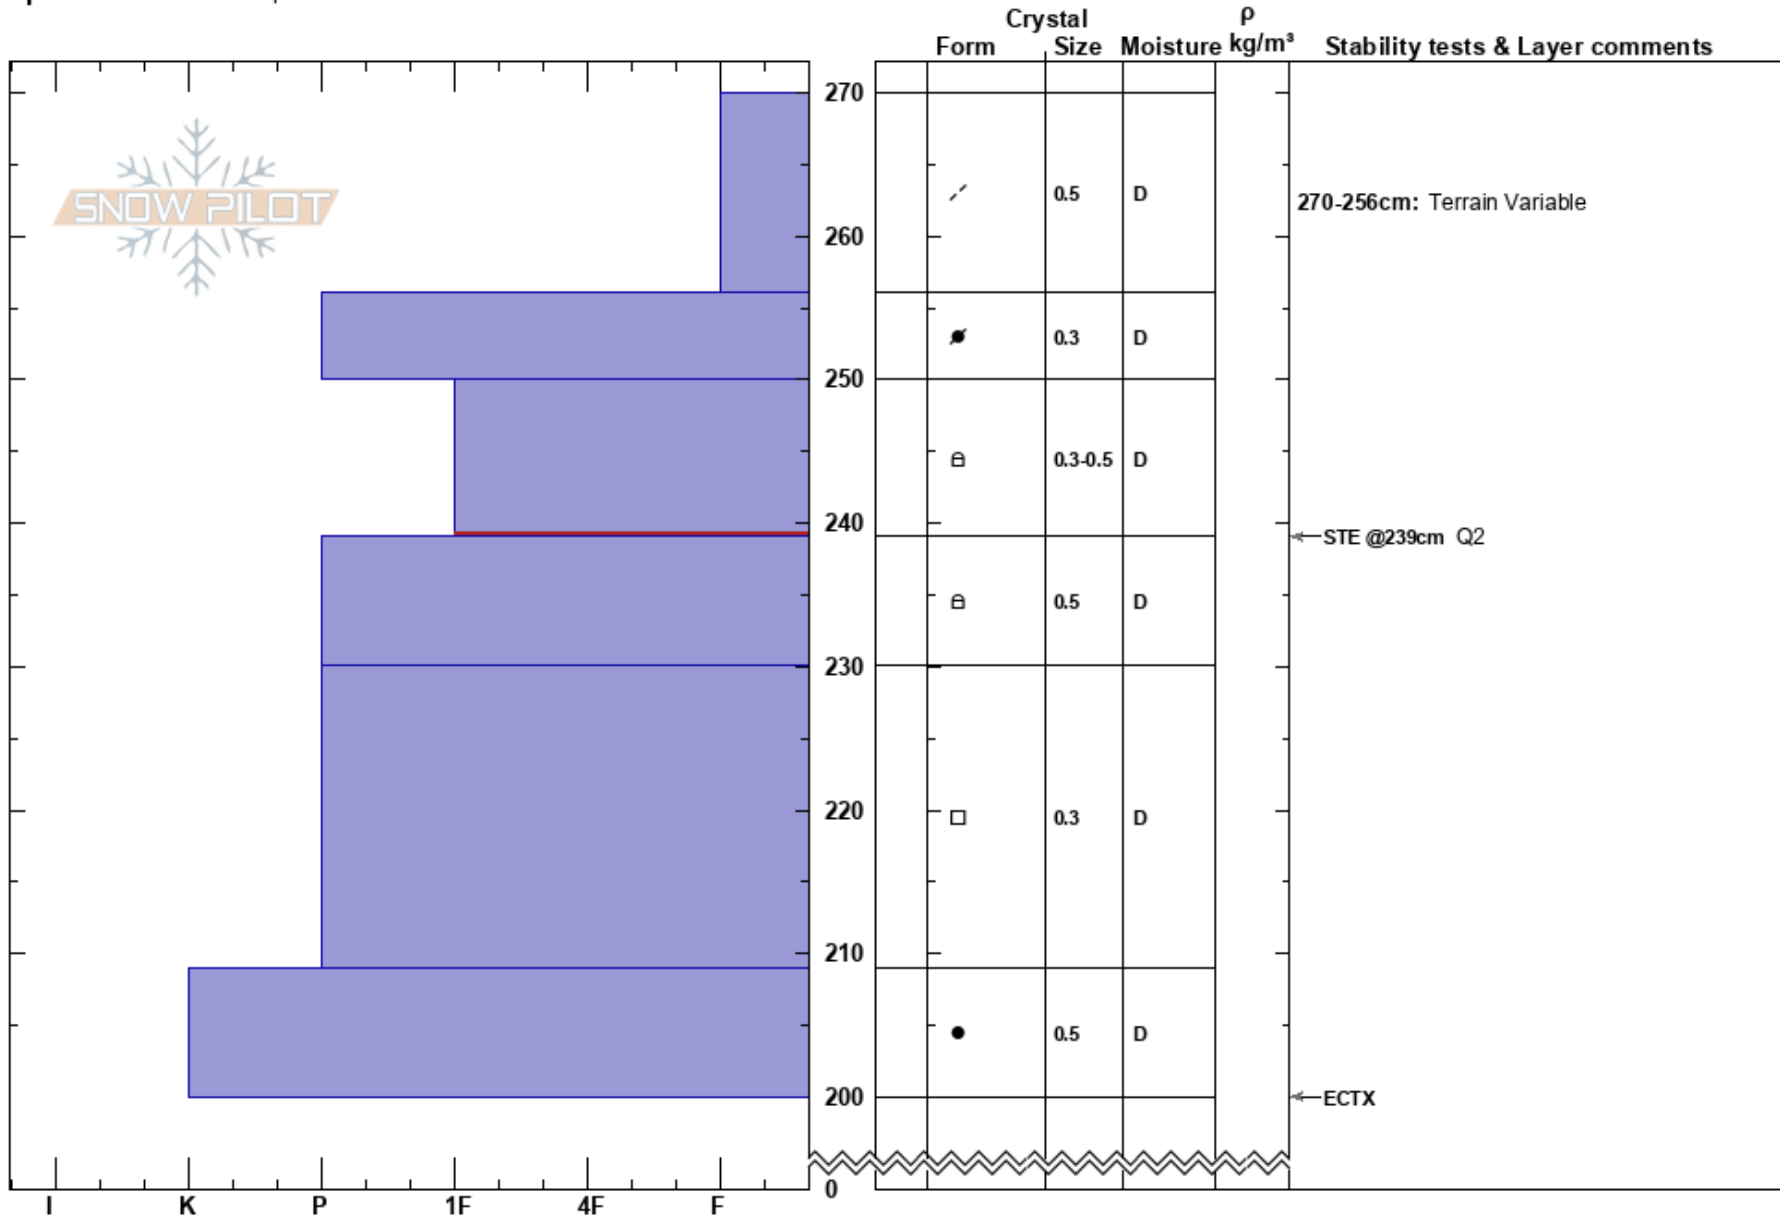

Frazier Basin
 Bridger Range
 MT
Elevation: 8180 ft
Aspect: 317°
Specifics: We skied slope

Wyatt Hubbard
 03/04/2023 - 1:00pm
Co-ord: 45.92333N, -110.97330W
Slope Angle: 20°
Wind Loading: previous

Stability: Fair
Air Temperature:
Sky Cover: BKN
Precipitation: NO
Wind: Calm

HS: 270
PF: 11
PS: 8
 270-256cm: Terrain Variable
 250-239cm: Problematic layer

Notes: Pit dug in wind drift. Surface snow was extremely variable within the basin.