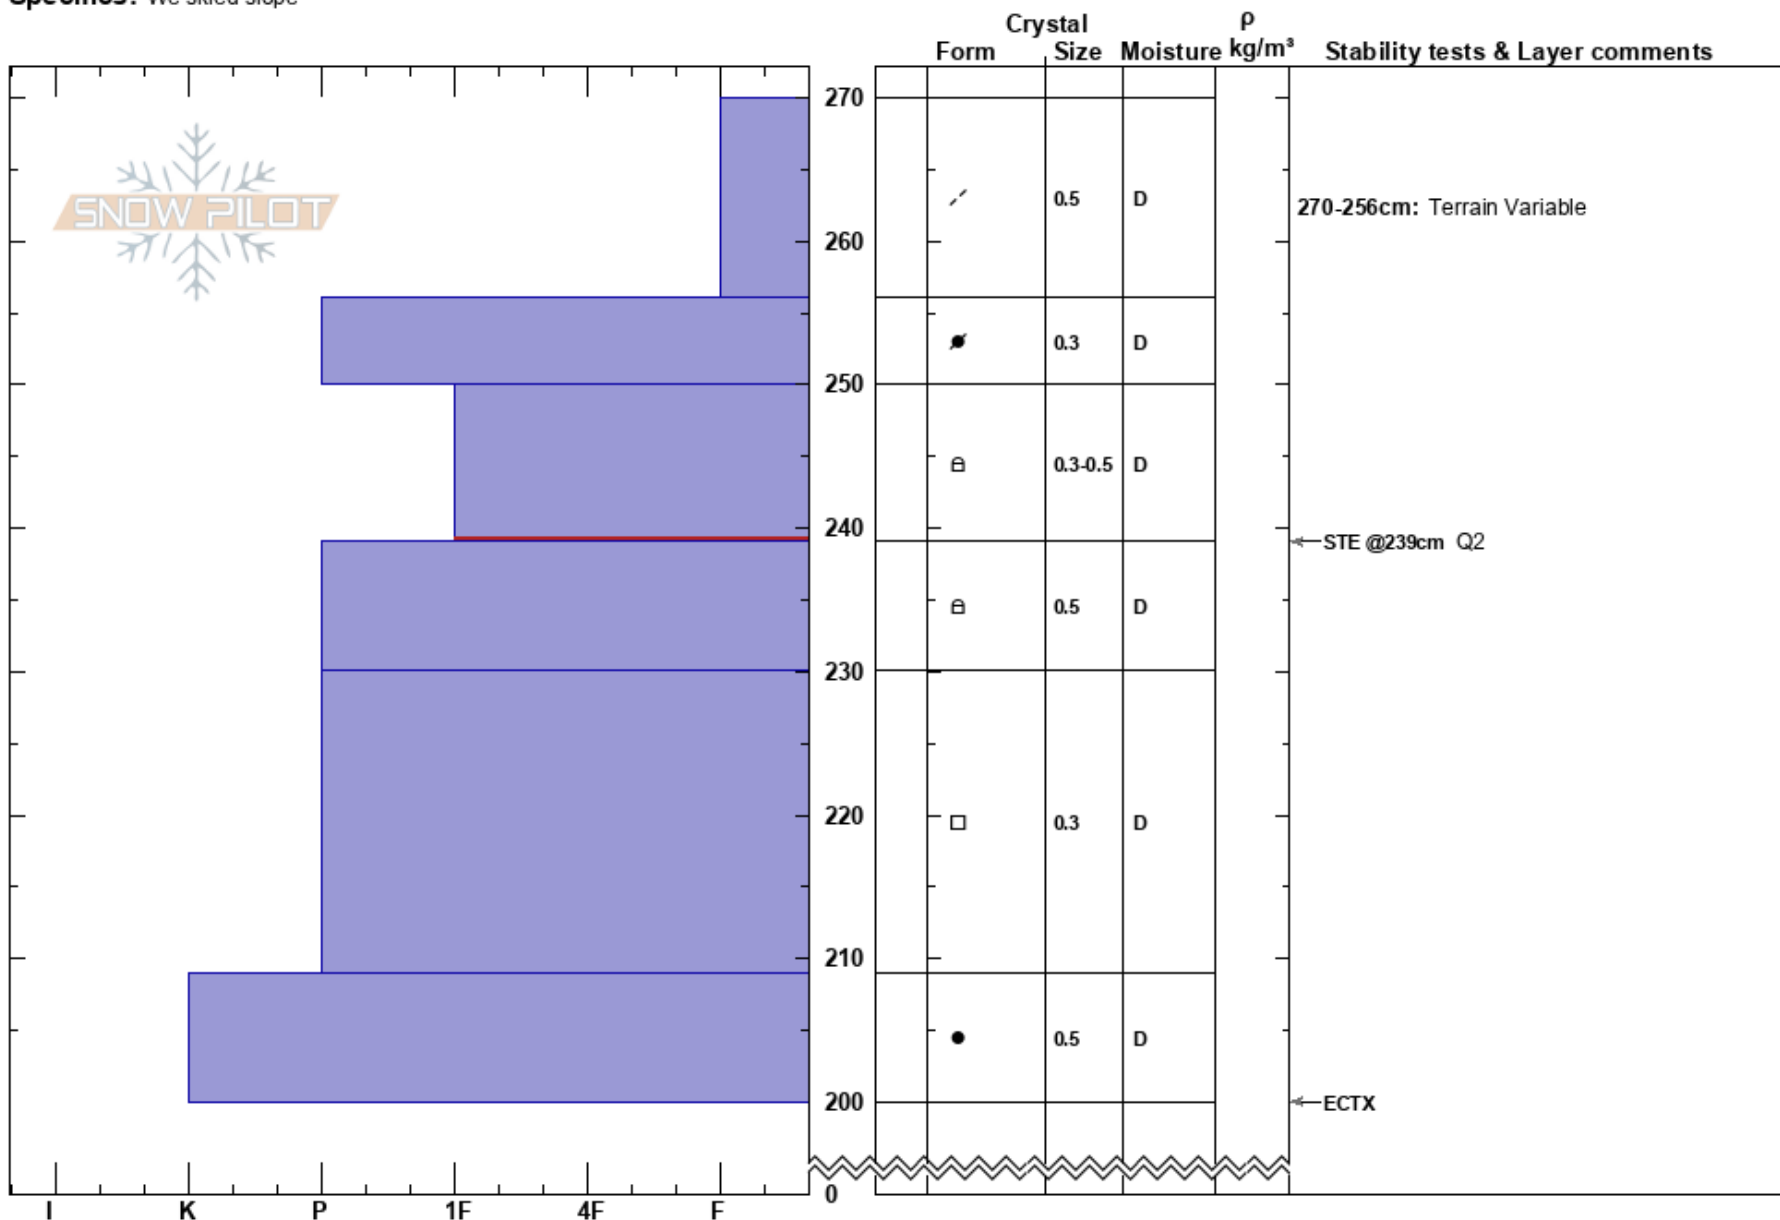

Frazier Basin  
 Bridger Range  
 MT  
**Elevation:** 8180 ft  
**Aspect:** 317°  
**Specifics:** We skied slope

Wyatt Hubbard  
 03/04/2023 - 1:00pm  
**Co-ord:** 45.92333N, -110.97330W  
**Slope Angle:** 20°  
**Wind Loading:** previous

**Stability:** Fair  
**Air Temperature:**  
**Sky Cover:** BKN  
**Precipitation:** NO  
**Wind:** Calm

**HS:** 270  
**PF:** 11 270-256cm: Terrain Variable  
**PS:** 8 250-239cm: Problematic layer

**Notes:** Pit dug in wind drift. Surface snow was extremely variable within the basin.