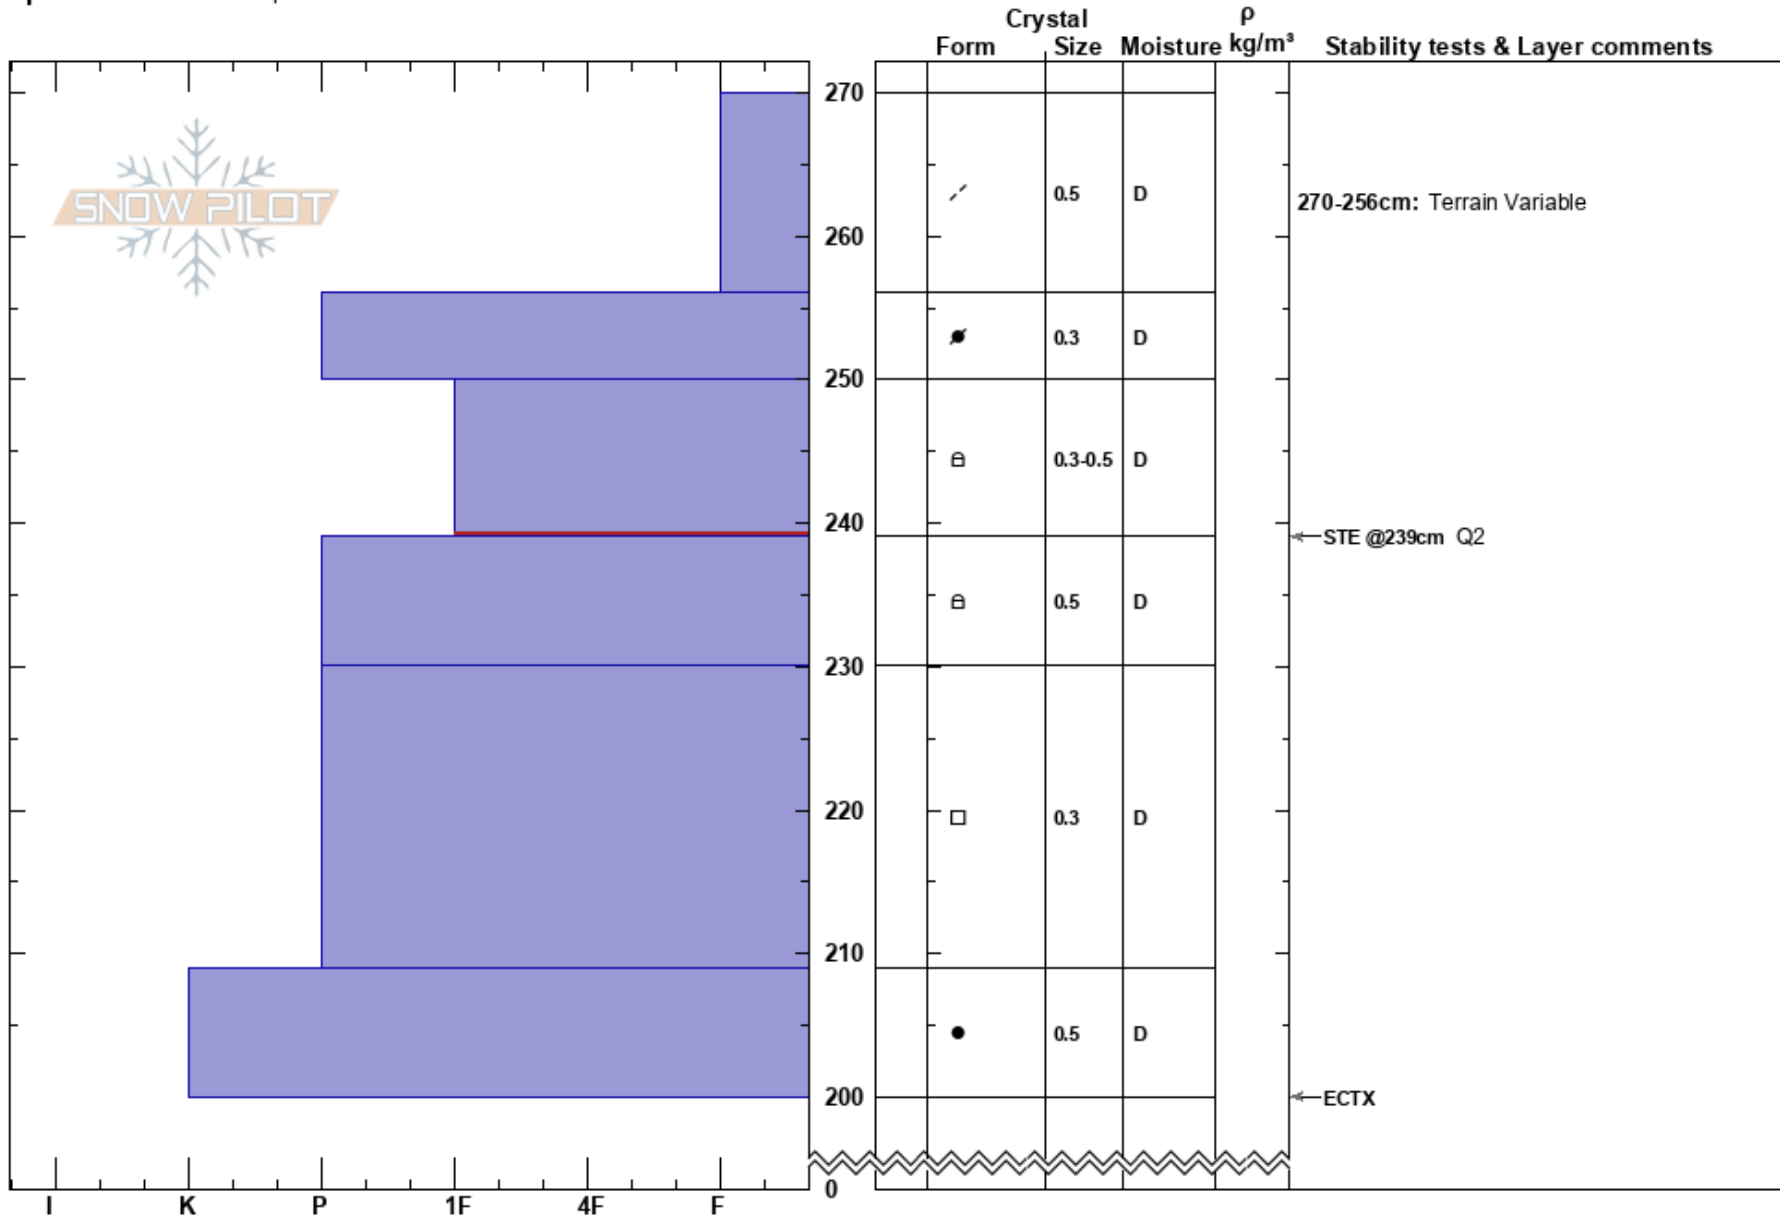

Frazier Basin
 Bridger Range
 MT
Elevation: 8180 ft
Aspect: 317°
Specifics: We skied slope

Wyatt Hubbard
 03/04/2023 - 1:00pm
Co-ord: 45.92333N, -110.97330W
Slope Angle: 20°
Wind Loading: previous

Stability: Fair
Air Temperature:
Sky Cover: BKN
Precipitation: NO
Wind: Calm

HS: 270
PF: 11 270-256cm: Terrain Variable
PS: 8 250-239cm: Problematic layer

Notes: Pit dug in wind drift. Surface snow was extremely variable within the basin.