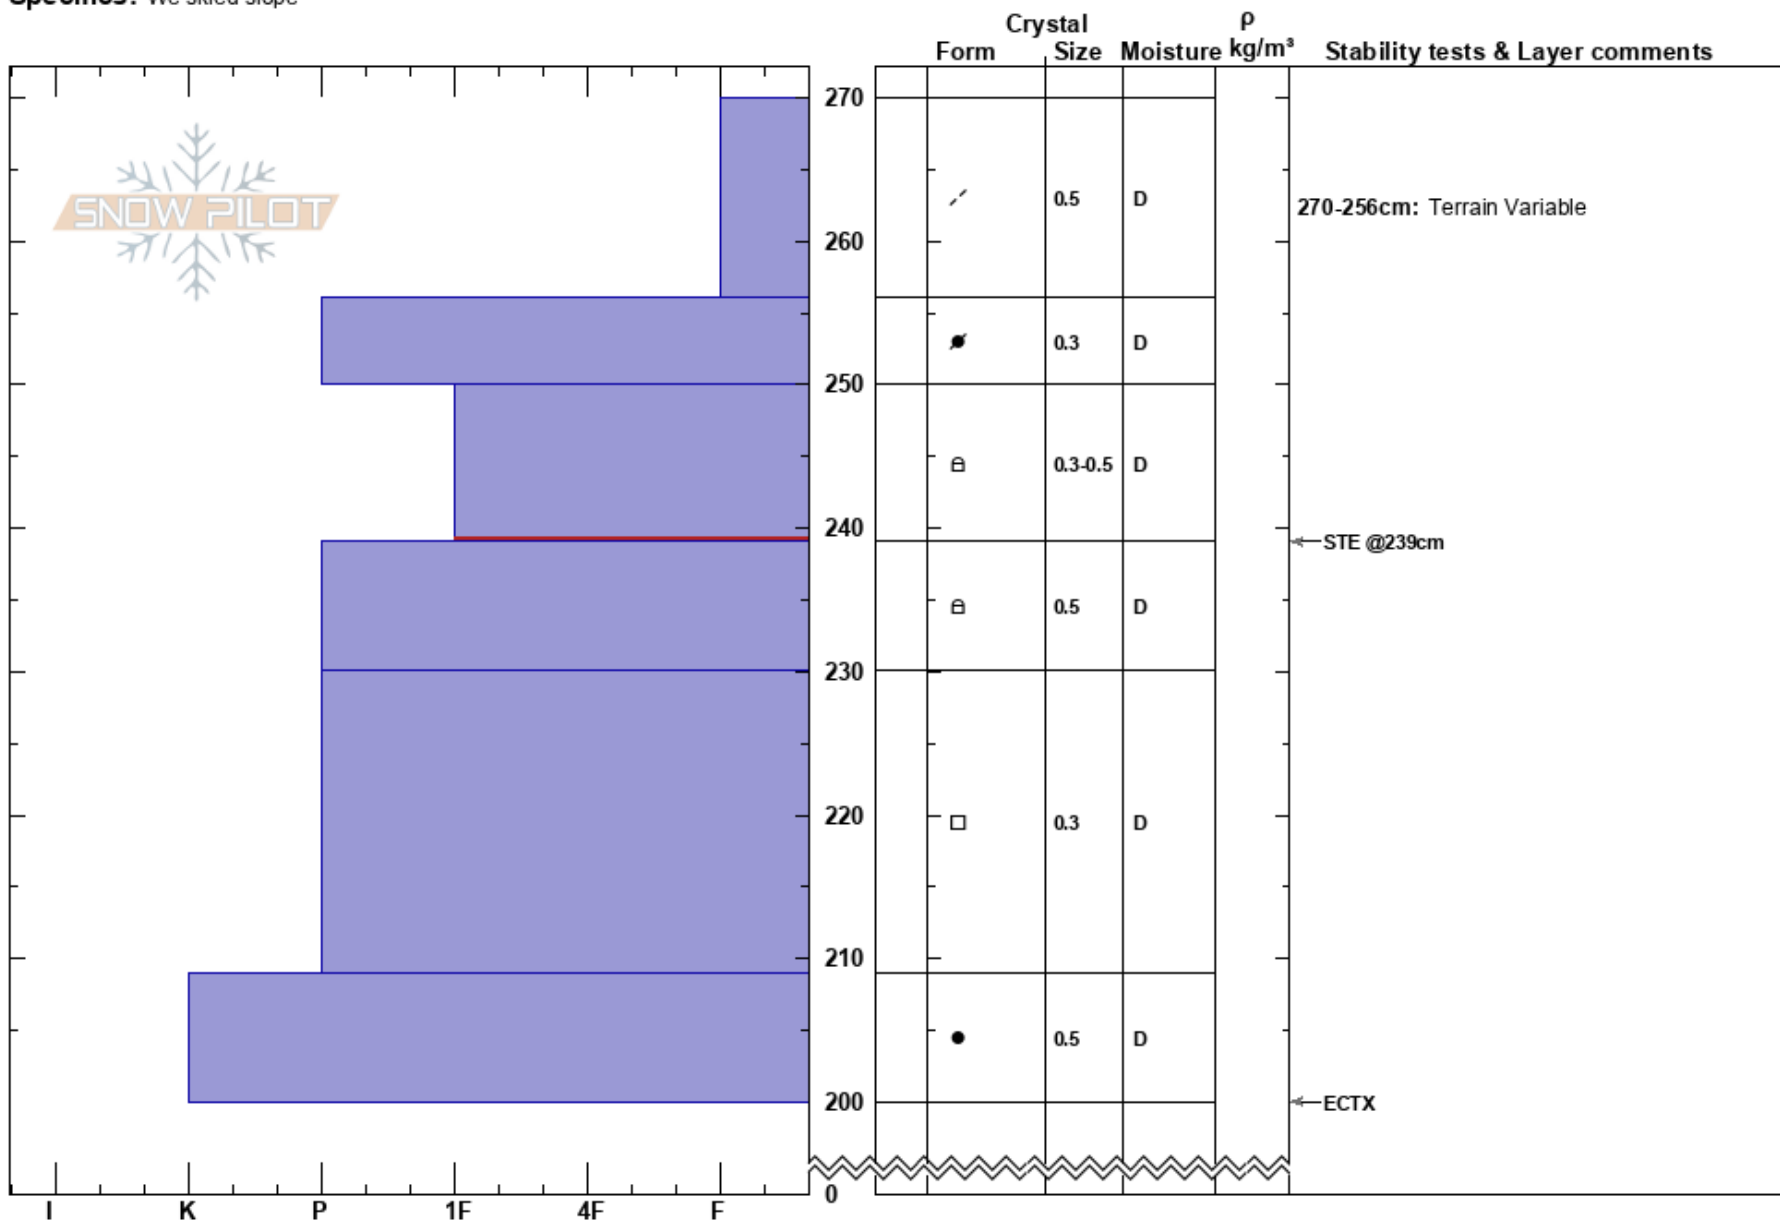

Frazier Basin
 Bridger Range
 MT
Elevation: 8180 ft
Aspect: 317°
Specifics: We skied slope

Wyatt Hubbard
 03/04/2023 - 1:00pm
Co-ord: 45.92333N, -110.97330W
Slope Angle: 20°
Wind Loading: previous

Stability: Fair
Air Temperature:
Sky Cover: BKN
Precipitation: NO
Wind: Calm

HS: 270
PF: 8
PS: 11
 270-256cm: Terrain Variable
 250-239cm: Problematic layer

Notes: Pit dug in wind drift. Surface snow was extremely variable within the basin.