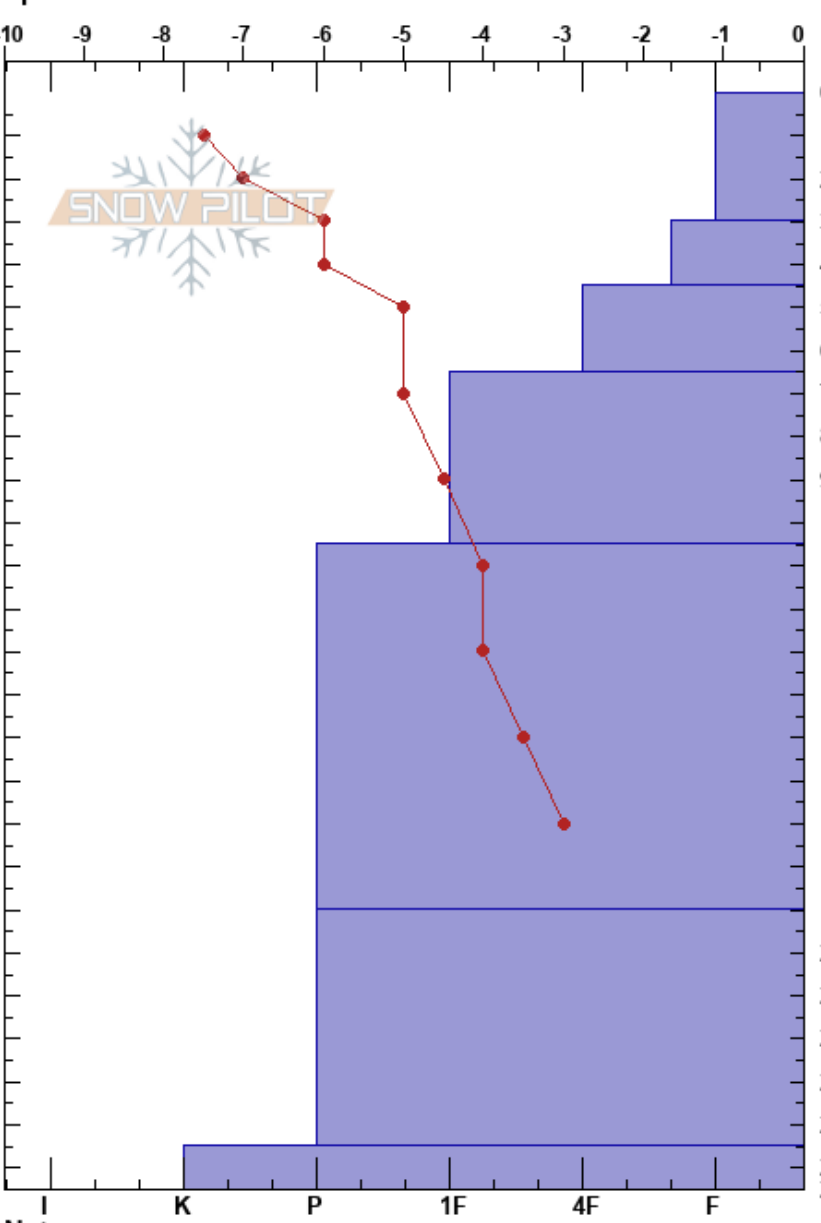

Deep Creek Bowl
 Selkirks
 BC
 Elevation: 2200 m
 Aspect: NE
 Specifics:
 White Grizzly
 04/03/2023 - 10:45
 Co-ord:
 Slope Angle: 30°
 Wind Loading: no

Stability:
 Air Temperature: -9.6°C
 Sky Cover: X
 Precipitation: S-1
 Wind: SE Light Breeze
 HS:255
 PF: 60
 PS: 35

Layer Notes:

Form	Crystal		Moisture	ρ kg/m ³	Stability tests & Layer comments
	Size				
* r	2				
/	2-3				
/	1-2				
•	1				
☐	1				
☐	1				
☐	2				
☐	3				

← CT6, BRK @35cm Repeatable
 ← ECTN5 @35cm
 ← CT8, BRK @45cm
 ← ECTN13 @45cm
 ← CT10, BRK @55cm
 ← ECTN15 @55cm
 ← CT17, RP @75cm

← DTN @190cm

Notes: Full Profile - Deep creek bowl - Tallis, Smoke, Rowan