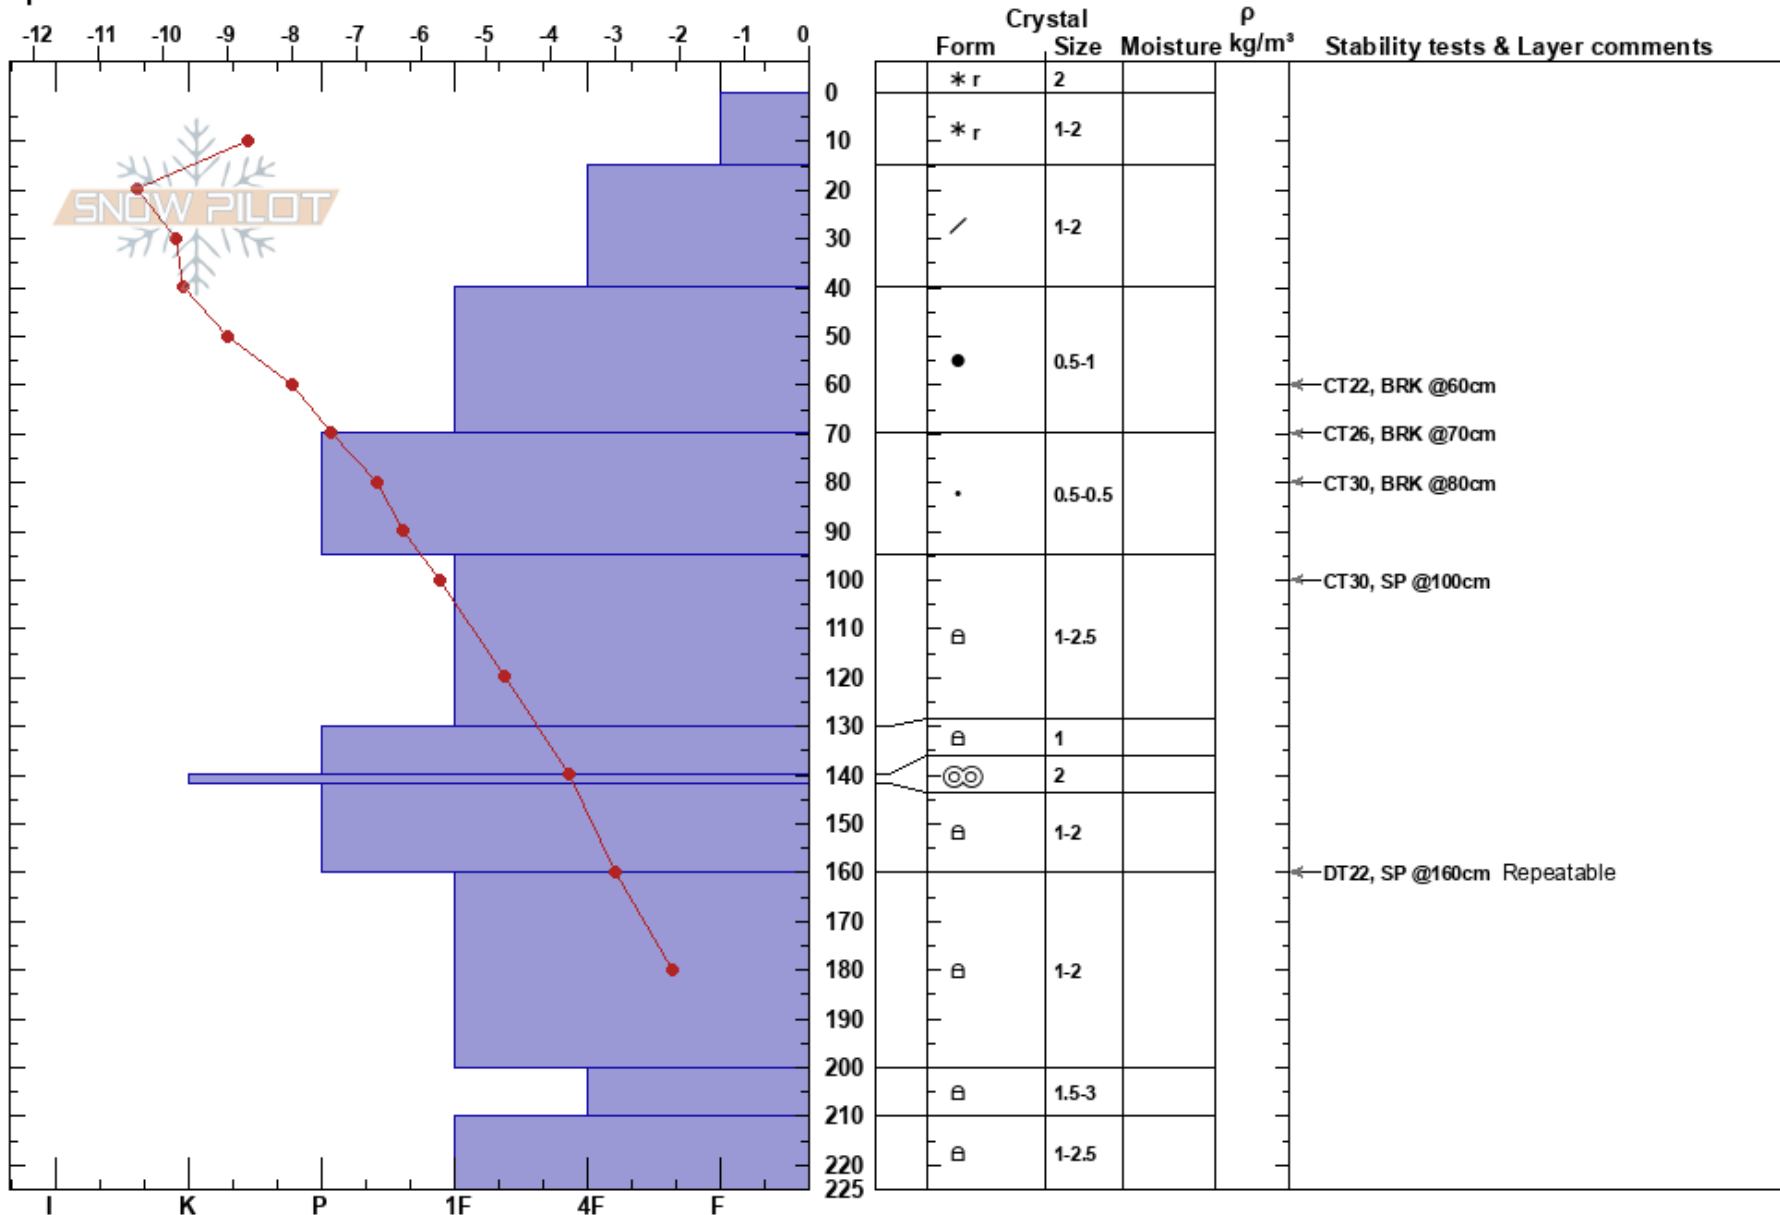

Repeater ridge North
 Selkirks
 BC
 Elevation: 2220 m
 Aspect: NE
 Specifics:

White Grizzly
 28/02/2023 - 13:30
 Co-ord:
 Slope Angle: 30°
 Wind Loading:

Stability:
 Air Temperature: -6.7°C
 Sky Cover: BKN
 Precipitation: NO
 Wind: Calm

HS:225

PF: 55

PS: 30

Layer Notes:

Notes: Full Profile - TL open Glade - Tallis, Smoke, Nato