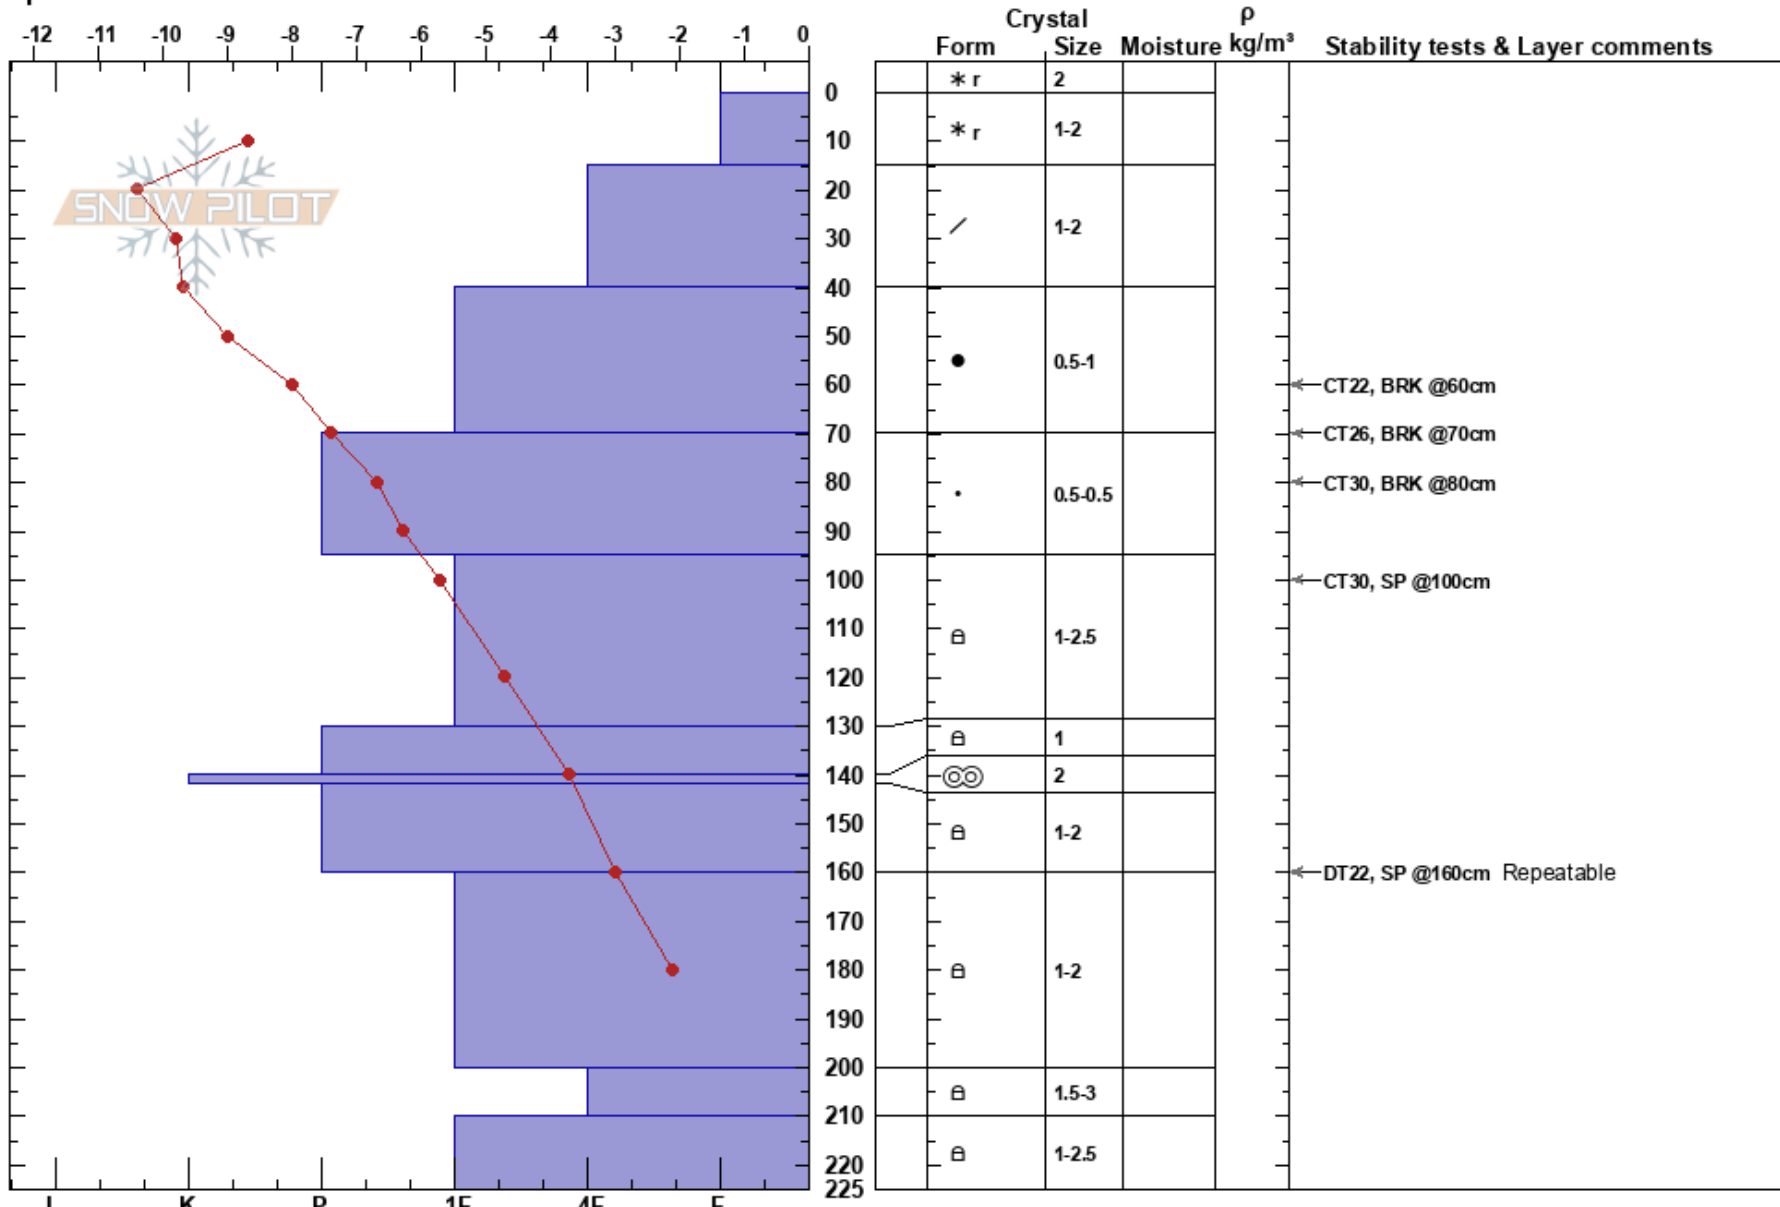

Repeater ridge North
 Selkirks
 BC
 Elevation: 2220 m
 Aspect: NE
 Specifics:

White Grizzly
 28/02/2023 - 13:30
 Co-ord:
 Slope Angle: 30°
 Wind Loading:

Stability:
 Air Temperature: -6.7°C
 Sky Cover: BKN
 Precipitation: NO
 Wind: Calm

HS:225
 PF: 55
 PS: 30

Layer Notes:

Notes: Full Profile - TL open Glade - Tallis, Smoke, Nato