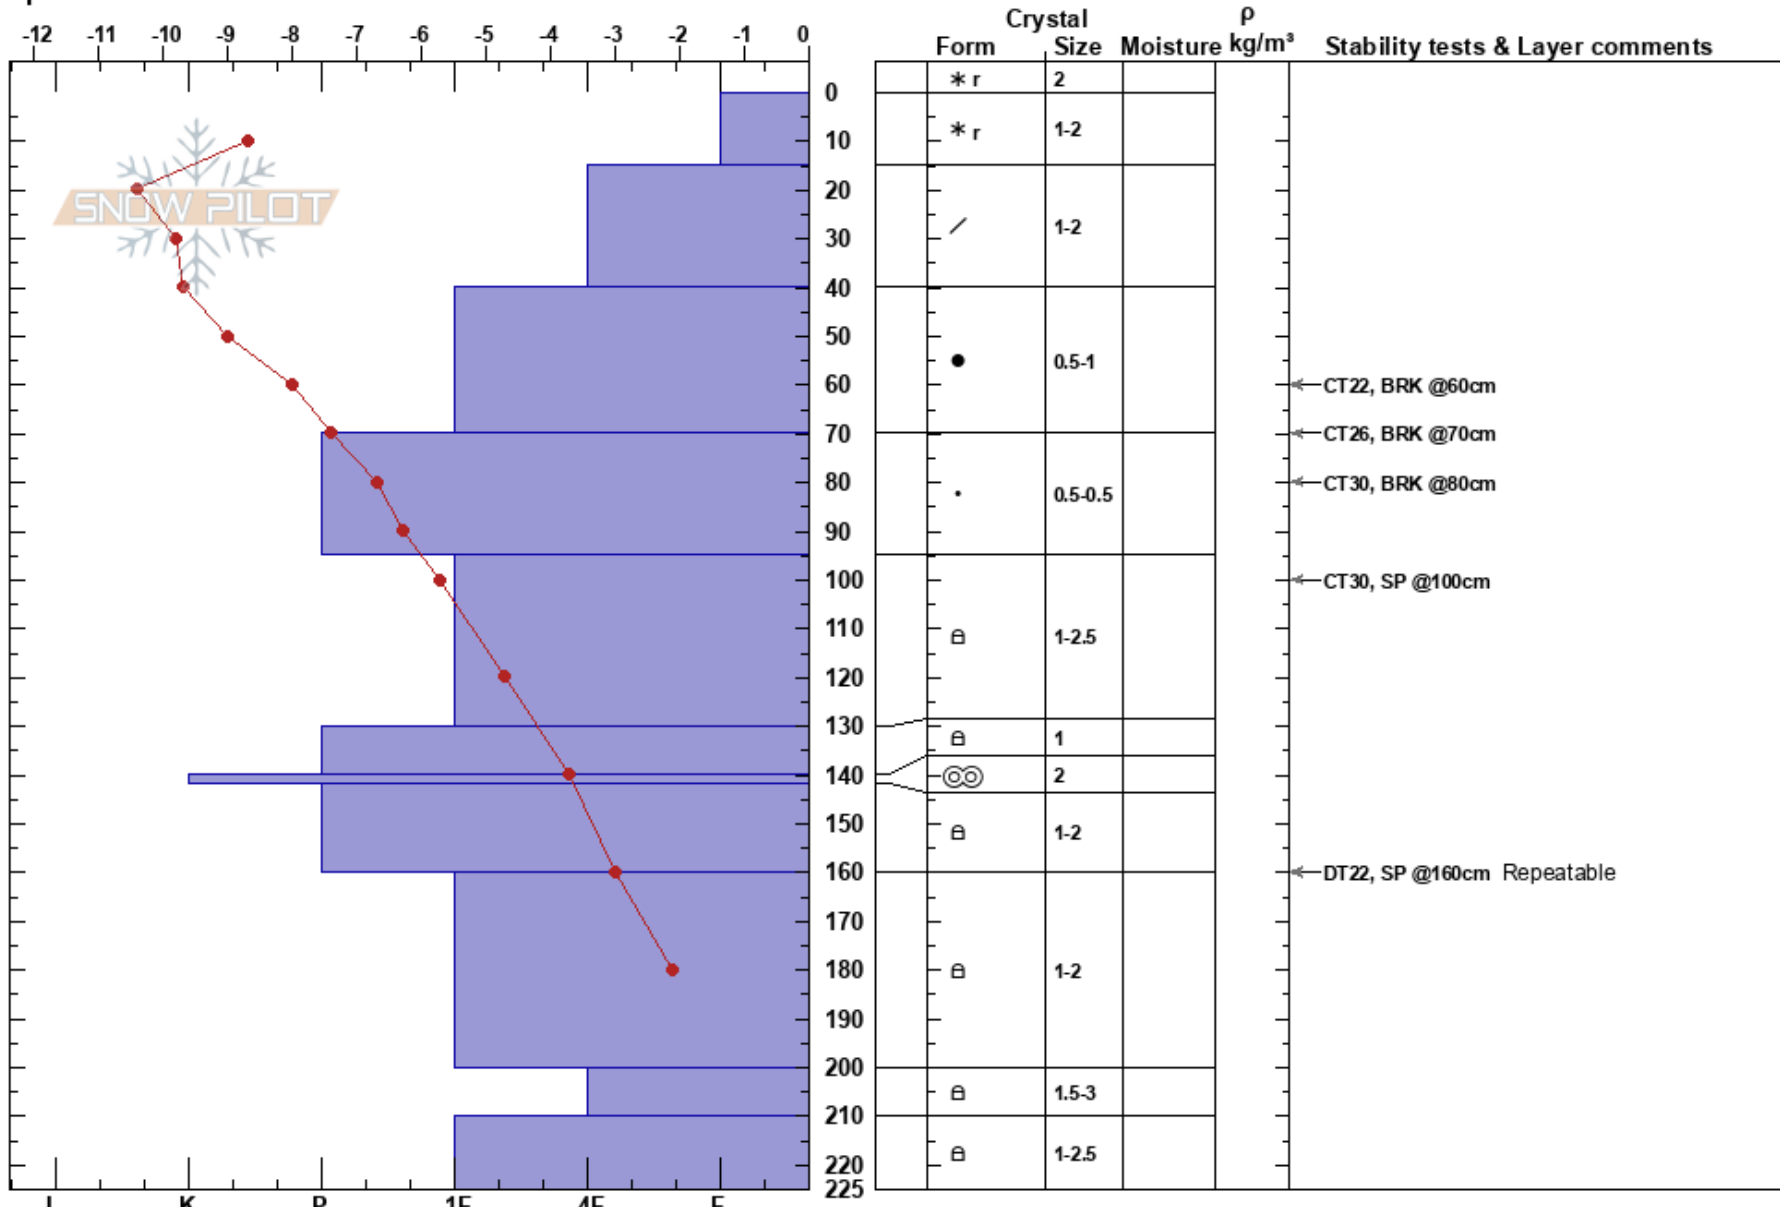

Repeater ridge North
 Selkirks
 BC
 Elevation: 2220 m
 Aspect: NE
 Specifics:

White Grizzly
 28/02/2023 - 13:30
 Co-ord:
 Slope Angle: 30°
 Wind Loading:

Stability:
 Air Temperature: -6.7°C
 Sky Cover: BKN
 Precipitation: NO
 Wind: Calm

HS:225

PF: 55

PS: 30

Layer Notes:

Notes: Full Profile - TL open Glade - Tallis, Smoke, Nato