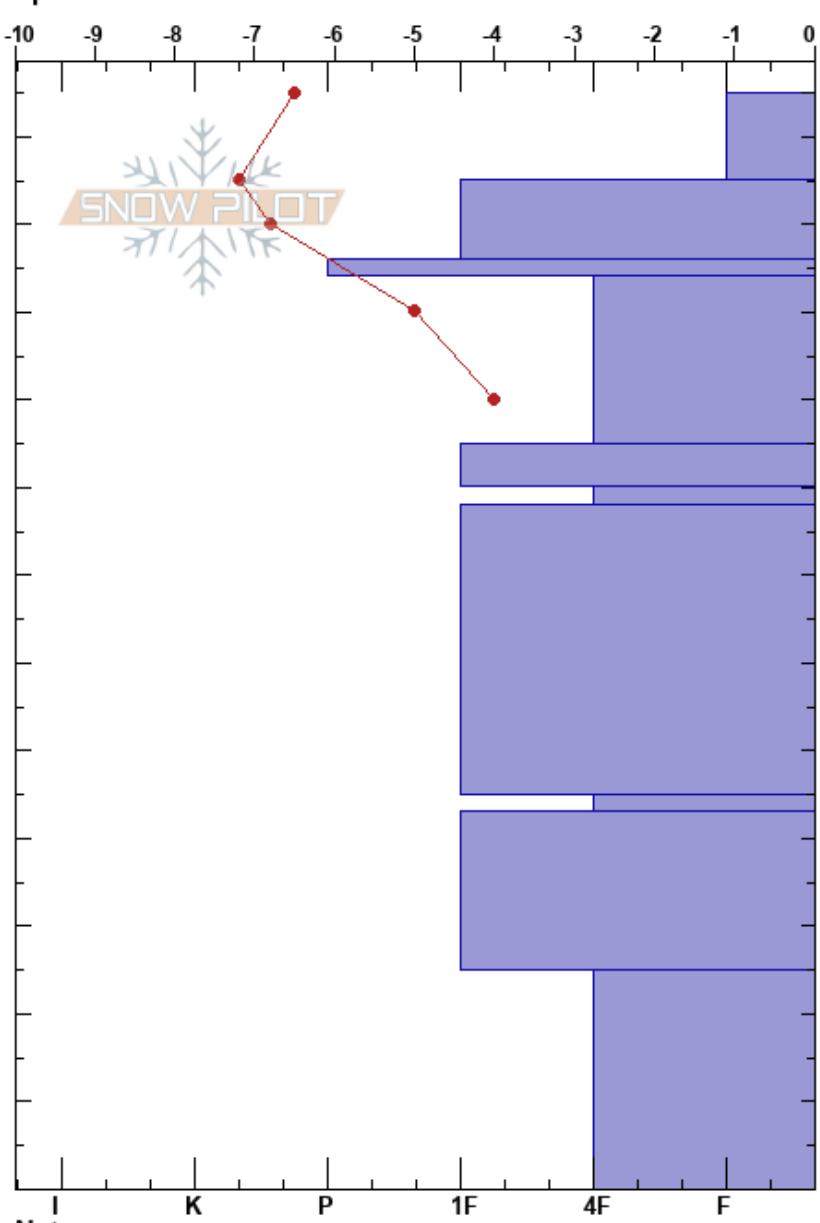

BBBC Near Base
 Bluebird Backcountry
 CO
 Elevation: 8600 ft
 Aspect: N
 Specifics:

Payton Bartlett
 03/04/2023 - 10:30am
 Co-ord: 40.37860N, -106.53494W
 Slope Angle: 13°
 Wind Loading: previous

Stability: **HS: 125**
 Air Temperature: -6.4°C **PF: 6** 80-78cm: Problematic layer
 Sky Cover: BKN **PS: 45**
 Precipitation: NO
 Wind: NW Light Breeze

Height (cm)	Crystal		Moisture	ρ kg/m ³	Stability tests & Layer comments
	Form	Size			
125	+	0.5			
120	-	+	0.5		
110	/	1			
105	o	1			
100					
95	□	2			
90					
85	/	1			
80	□	2			← PST80/100 (End) @80cm
75					
70					
65	•	1			
60					
55					
50					
45	□	1			
40					
35	•	1			
30					
25					← CT14, SP @25cm Minor Bush
20					
15	□	1.5			
10					
5					
0					← ECTX

Notes: Some minor bushes at base of pit, mostly avoided with tests