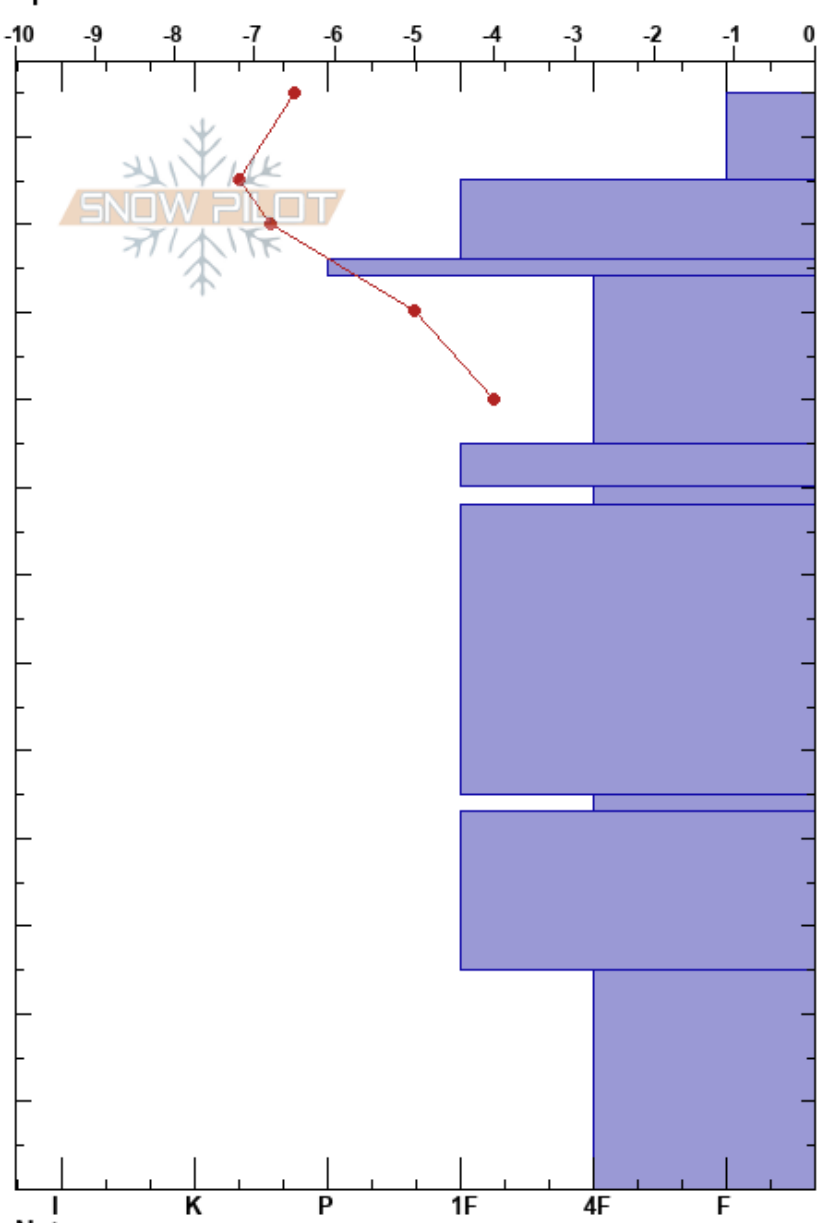

BBBC Near Base
 Bluebird Backcountry
 CO
 Elevation: 8600 ft
 Aspect: N
 Specifics:

Payton Bartlett
 03/04/2023 - 10:30am
 Co-ord: 40.37860N, -106.53494W
 Slope Angle: 13°
 Wind Loading: previous

Stability: **HS: 125**
 Air Temperature: -6.4°C **PF: 6** 80-78cm: Problematic layer
 Sky Cover: BKN **PS: 45**
 Precipitation: NO
 Wind: NW Light Breeze

Height (cm)	Crystal		Moisture	ρ kg/m ³	Stability tests & Layer comments
	Form	Size			
125	+	0.5			
120	-	+	0.5		
110	/	1			
105	o	1			
100					
95	□	2			
90					
85	/	1			
80	□	2			← PST80/100 (End) @80cm
75					
70					
65	•	1			
60					
55					
50					
45	□	1			
40					
35	•	1			← CT14, SP @25cm Minor Bush
30					
25					
20					
15	□	1.5			
10					
5					
0					← ECTX

Notes: Some minor bushes at base of pit, mostly avoided with tests