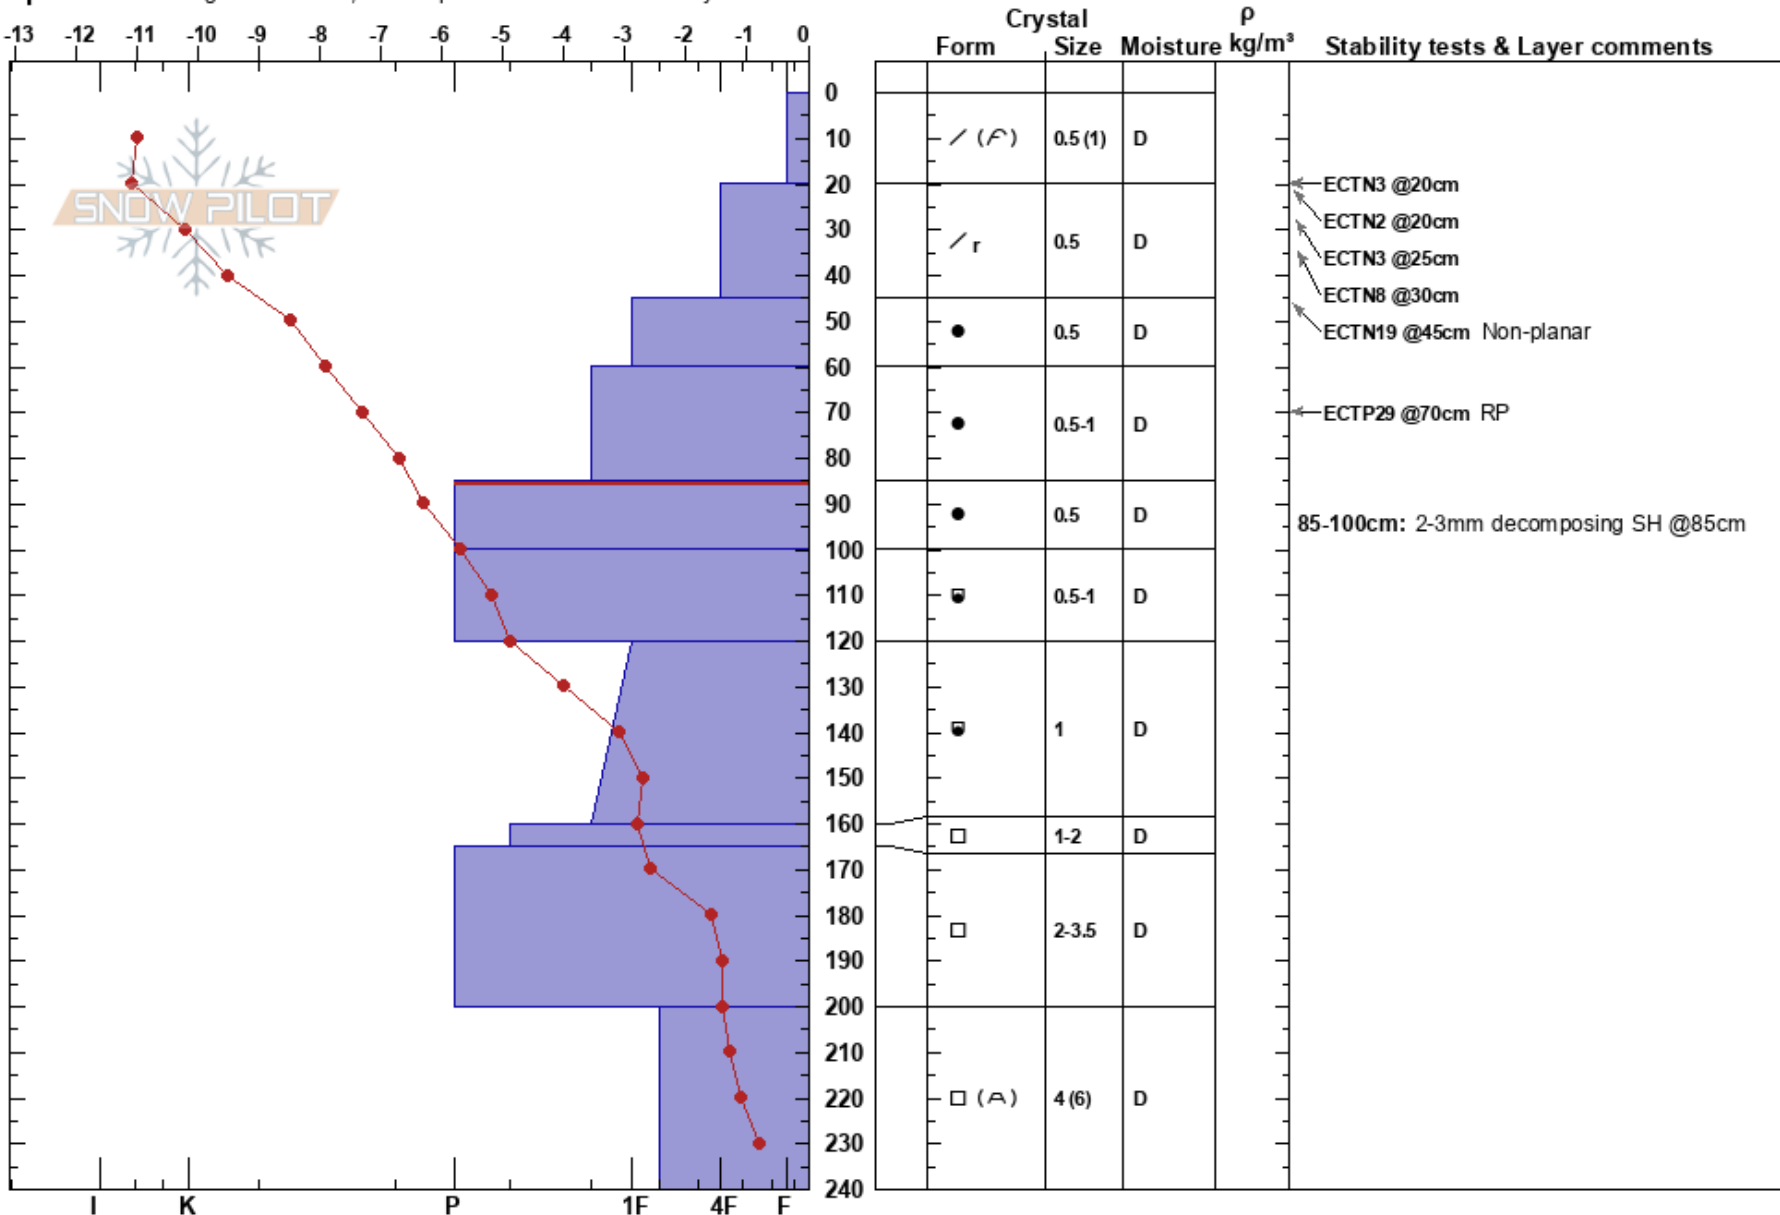

Ozone South Fans
Purcell
BC
Elevation: 2225 m
Aspect: S

Eagle Bump
04/03/2023 - 13:30
Co-ord: 51.28279N, -117.09163W
Slope Angle: 20°
Wind Loading:

Stability:
Air Temperature: -11°C
Sky Cover: BKN
Precipitation: S-1
Wind: Calm

HS:240
PF: 50
PS: 20
85-100cm: 2-3mm decomposing SH @85cm
85-100cm: Problematic layer

Specifics: Pit dug in a Ski Area; Pit is representative of backcountry

Notes: Profile to observe if SH could be found on a pre storm cycle layer (potentially Feb 19th). Reactivity and propagation propensity on in upper snowpack secondary goal of profil