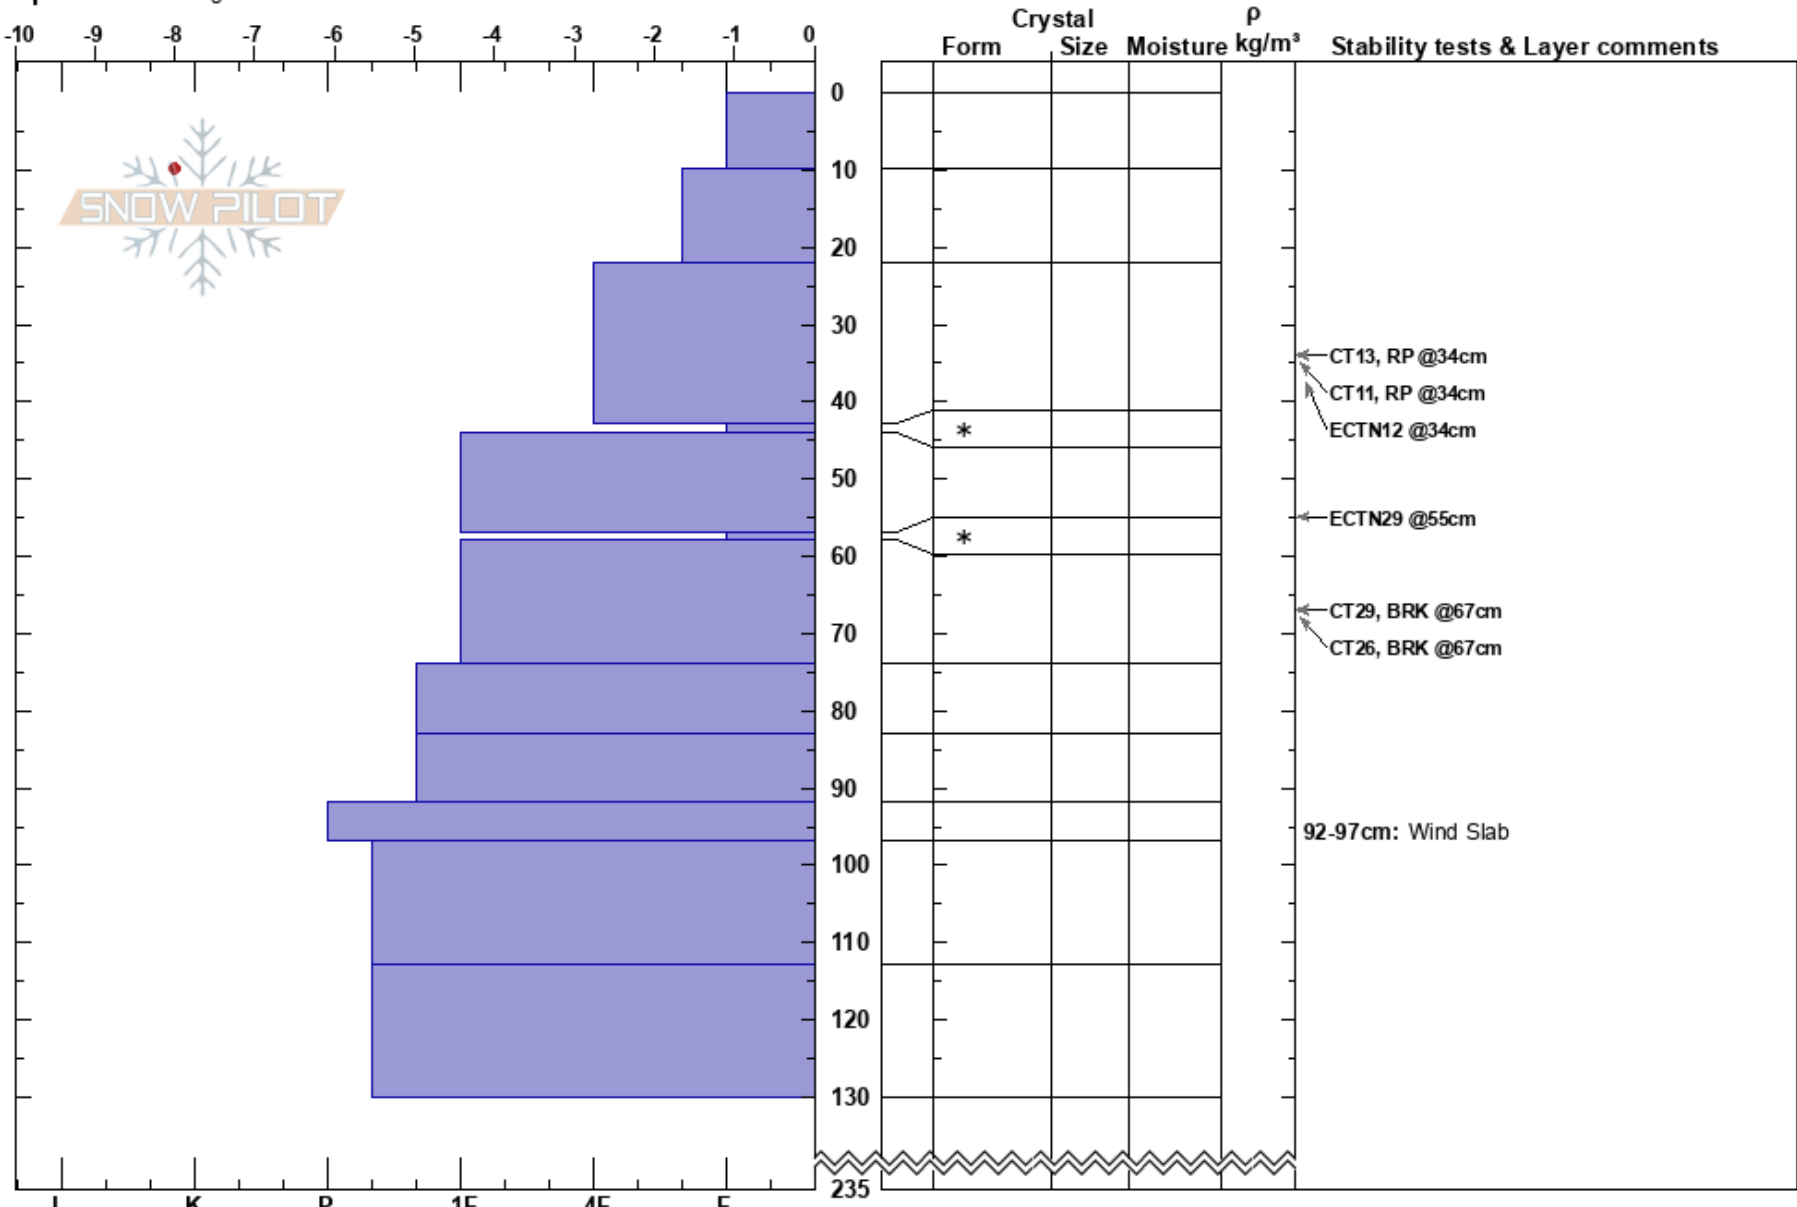

Whale Oil Beef Hook
 Selkirks
 BC
 Elevation: 2340 m
 Aspect: S
 Specifics: Pit dug in a Ski Area

Karla Charlton
 04/03/2023 - 10:30
 Co-ord:
 Slope Angle: 28°
 Wind Loading:

Stability:
 Air Temperature: -8°C
 Sky Cover: OVC
 Precipitation: S-1
 Wind: Calm

HS:235
 PF: 45
 57-58cm: Problematic layer
 92-97cm: Wind Slab

Notes: