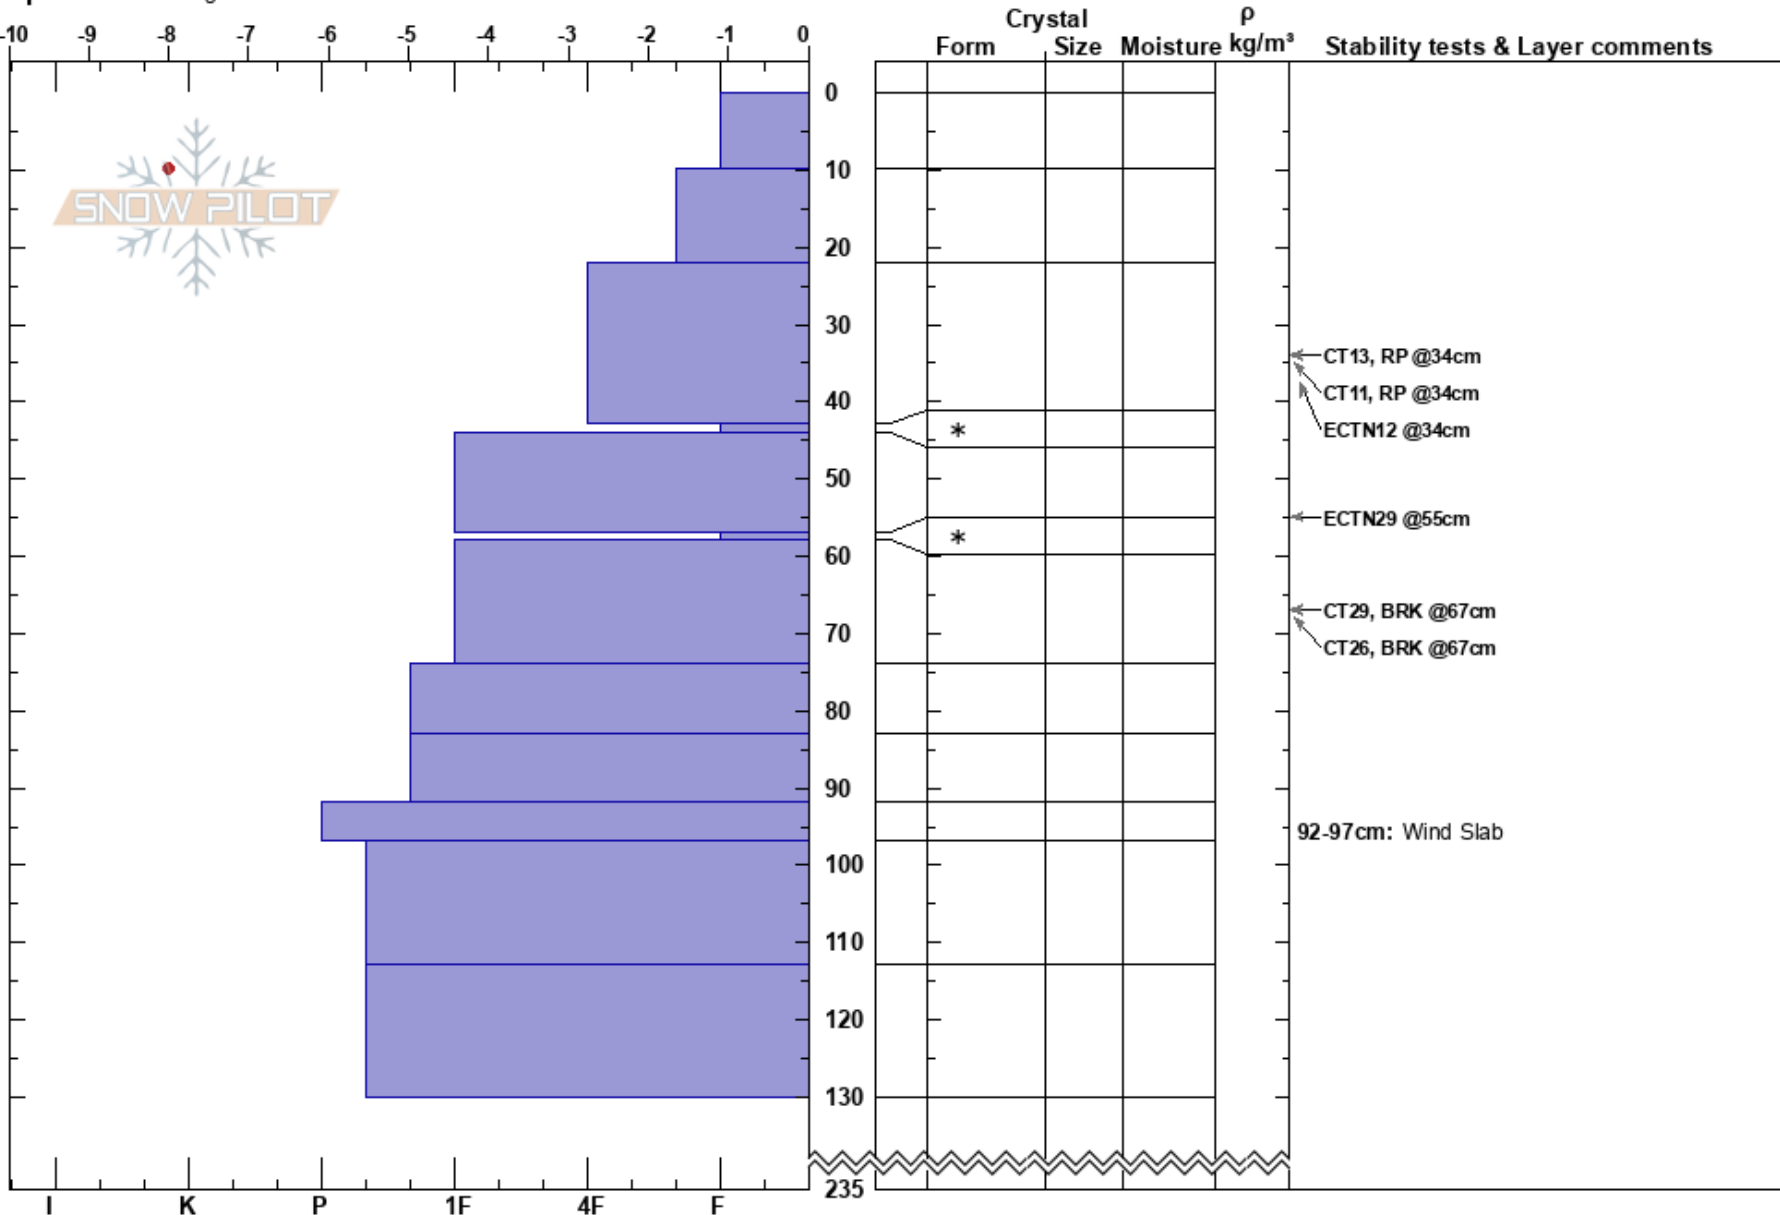

Whale Oil Beef Hook
 Selkirks
 BC
Elevation: 2340 m
Aspect: S
Specifics: Pit dug in a Ski Area

Karla Charlton
 04/03/2023 - 10:30
Co-ord:
Slope Angle: 28°
Wind Loading:

Stability:
Air Temperature: -8°C
Sky Cover: OVC
Precipitation: S-1
Wind: Calm

HS: 235
PF: 45
 57-58cm: Problematic layer
 92-97cm: Wind Slab

Layer Notes:

Notes: