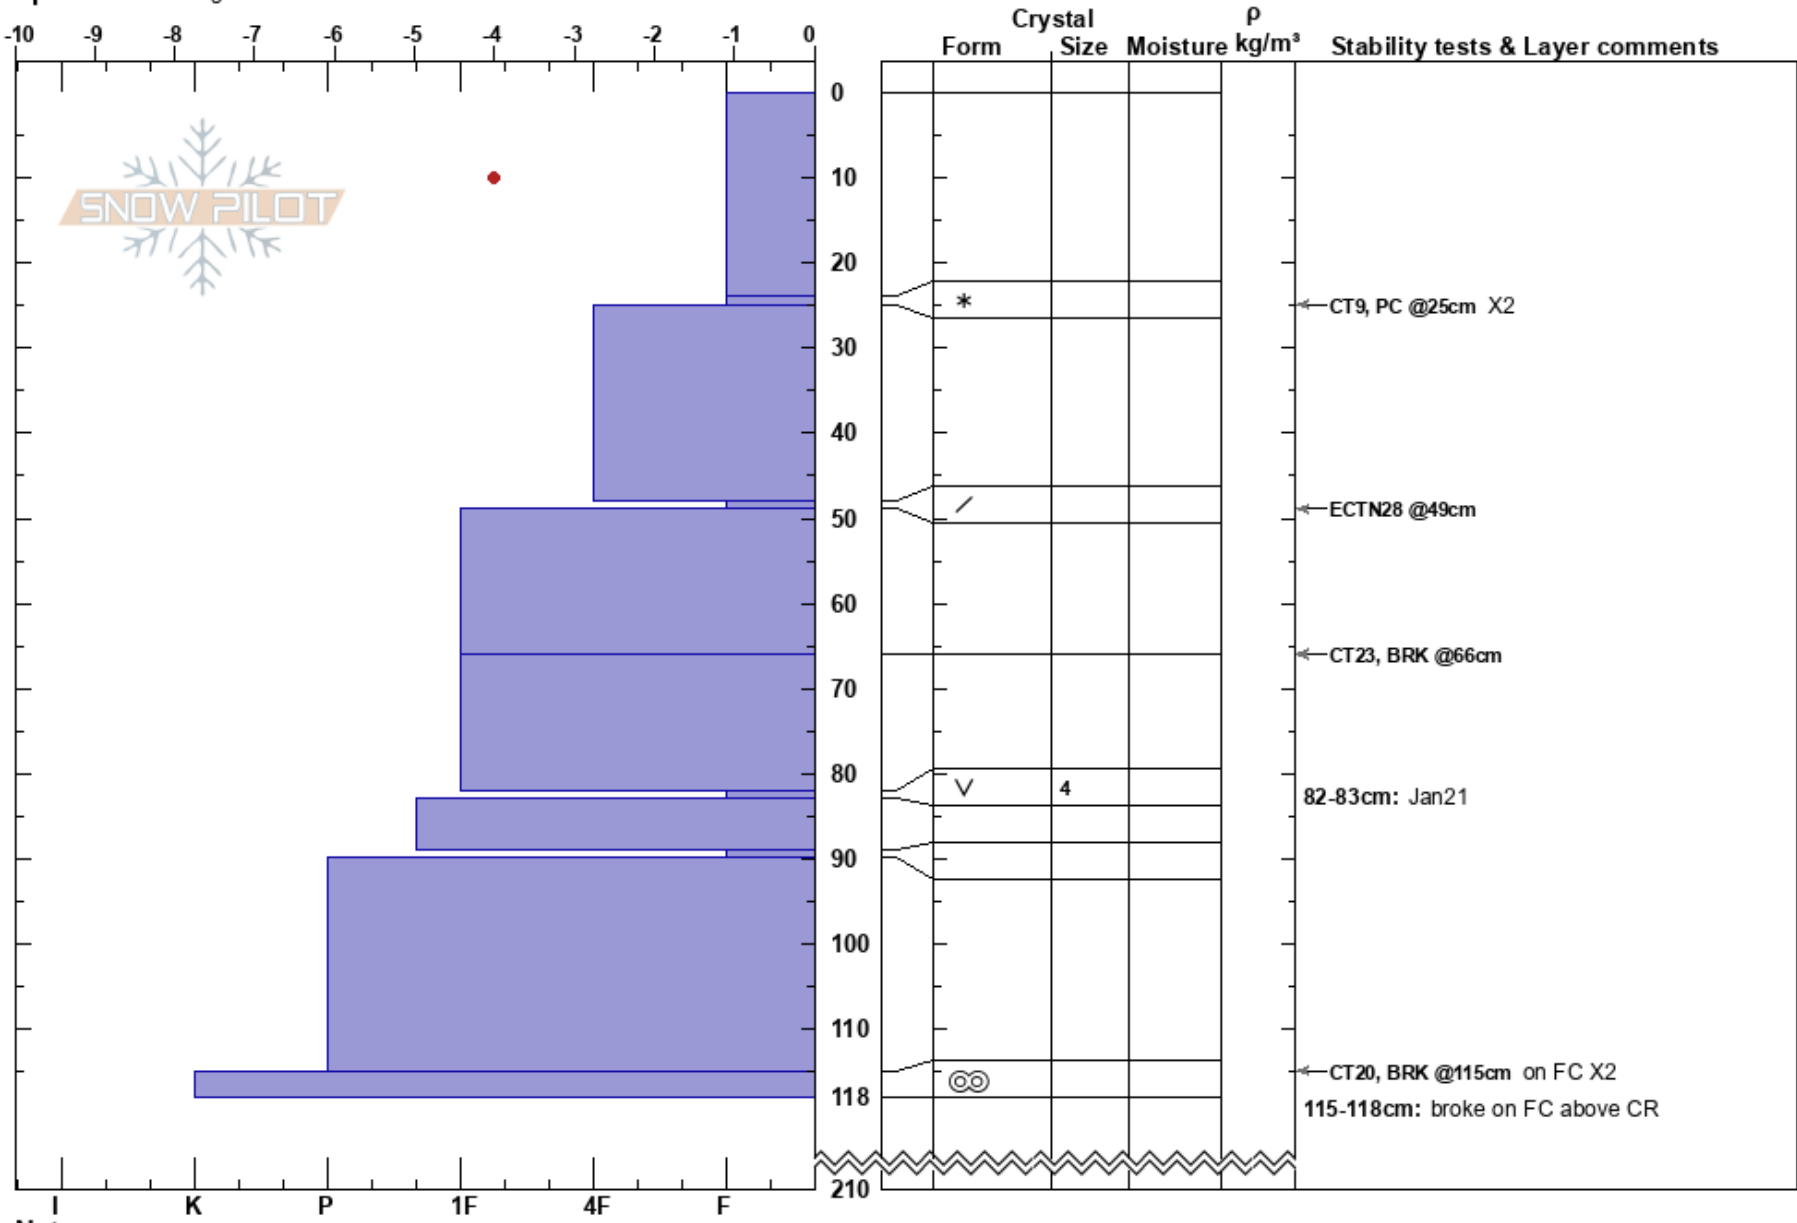

Carl's Trouble  
 Selkirks  
 BC  
**Elevation:** 1700 m  
**Aspect:** E  
**Specifics:** Pit dug in a Ski Area

Karla Charlton  
 04/03/2023 - 12:00  
**Co-ord:**  
**Slope Angle:** 30°  
**Wind Loading:**

**Stability:**  
**Air Temperature:** -3°C  
**Sky Cover:** BKN  
**Precipitation:** NO  
**Wind:** W Light Breeze

**HS:**210  
**PF:** 55  
 82-83cm: Jan21  
 115-118cm: broke on FC above CR  
 115-118cm: Problematic layer