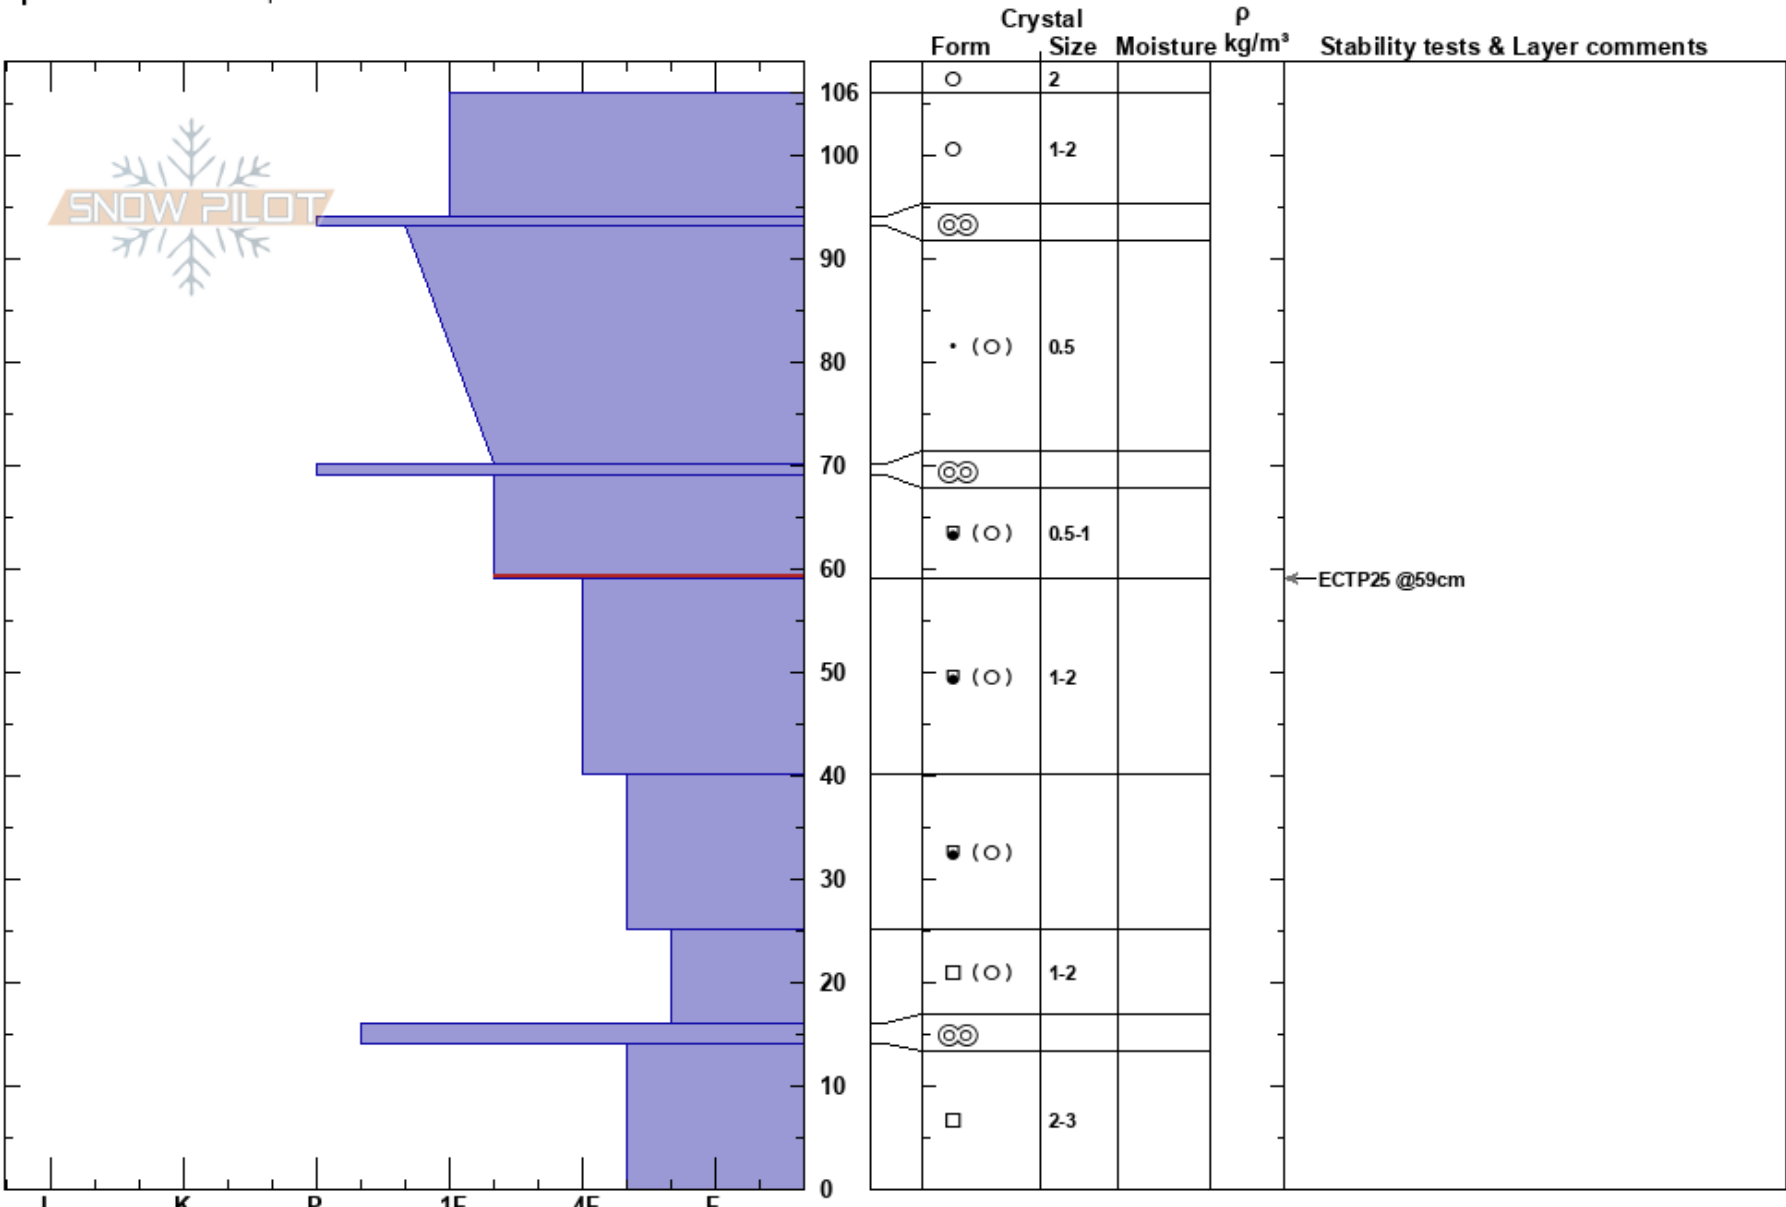

Air Temperature:

Elevation: 2118 m

Slope Angle: 24°

Sky Cover: FEW

Aspect: NW

Wind Loading: previous

Precipitation: NO

Specifics: We skied slope

Wind: W Light Breeze

Notes: Period of warm temps and significant rain prior.