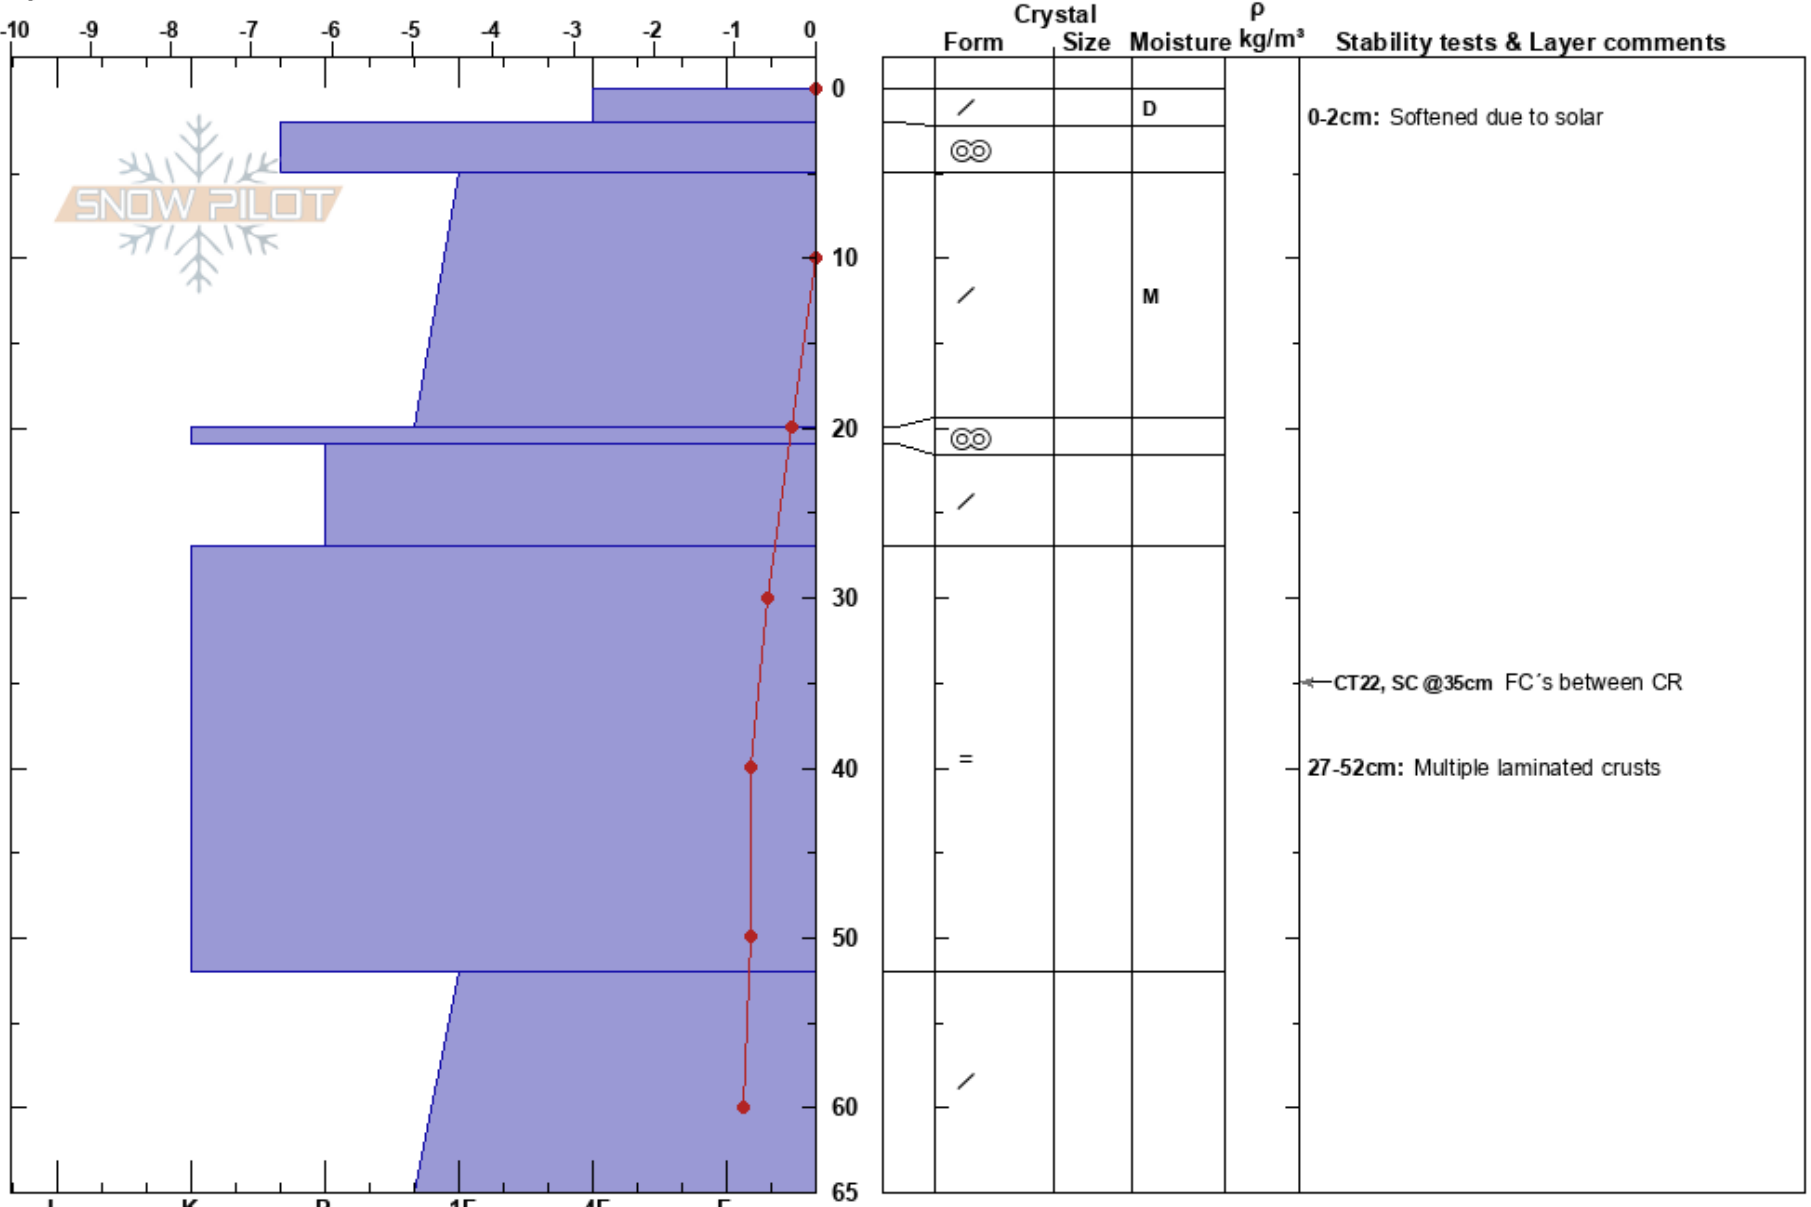

Eagle
Tröllaskagi
Iceland
Elevation: 930 m
Aspect: S

Owen Day
03/03/2023 - 14:30
Co-ord: 66.01980N, -18.61024W
Slope Angle: 32°
Wind Loading:

Stability: Very Good
Air Temperature: 1°C
Sky Cover: BKN
Precipitation: NO
Wind: Calm

PF: 0
PS: 0
Layer Notes:
0-2cm: Softened due to solar
27-52cm: Multiple laminated crusts
27-52cm: Problematic layer

Specifics: Ski tracks on slope; We skied slope; Snowmobile tracks on slope

Notes: Test profile - Was shallow due to density of snow and shovels onsite. Garden spades would be more suitable.

The profile wall had variability in depth of the recent snow distribution. The CTH(22) SC down 35cm was a repeatable test result but the depth changed on the second test

HS in this location is +320cm of very dens snow.