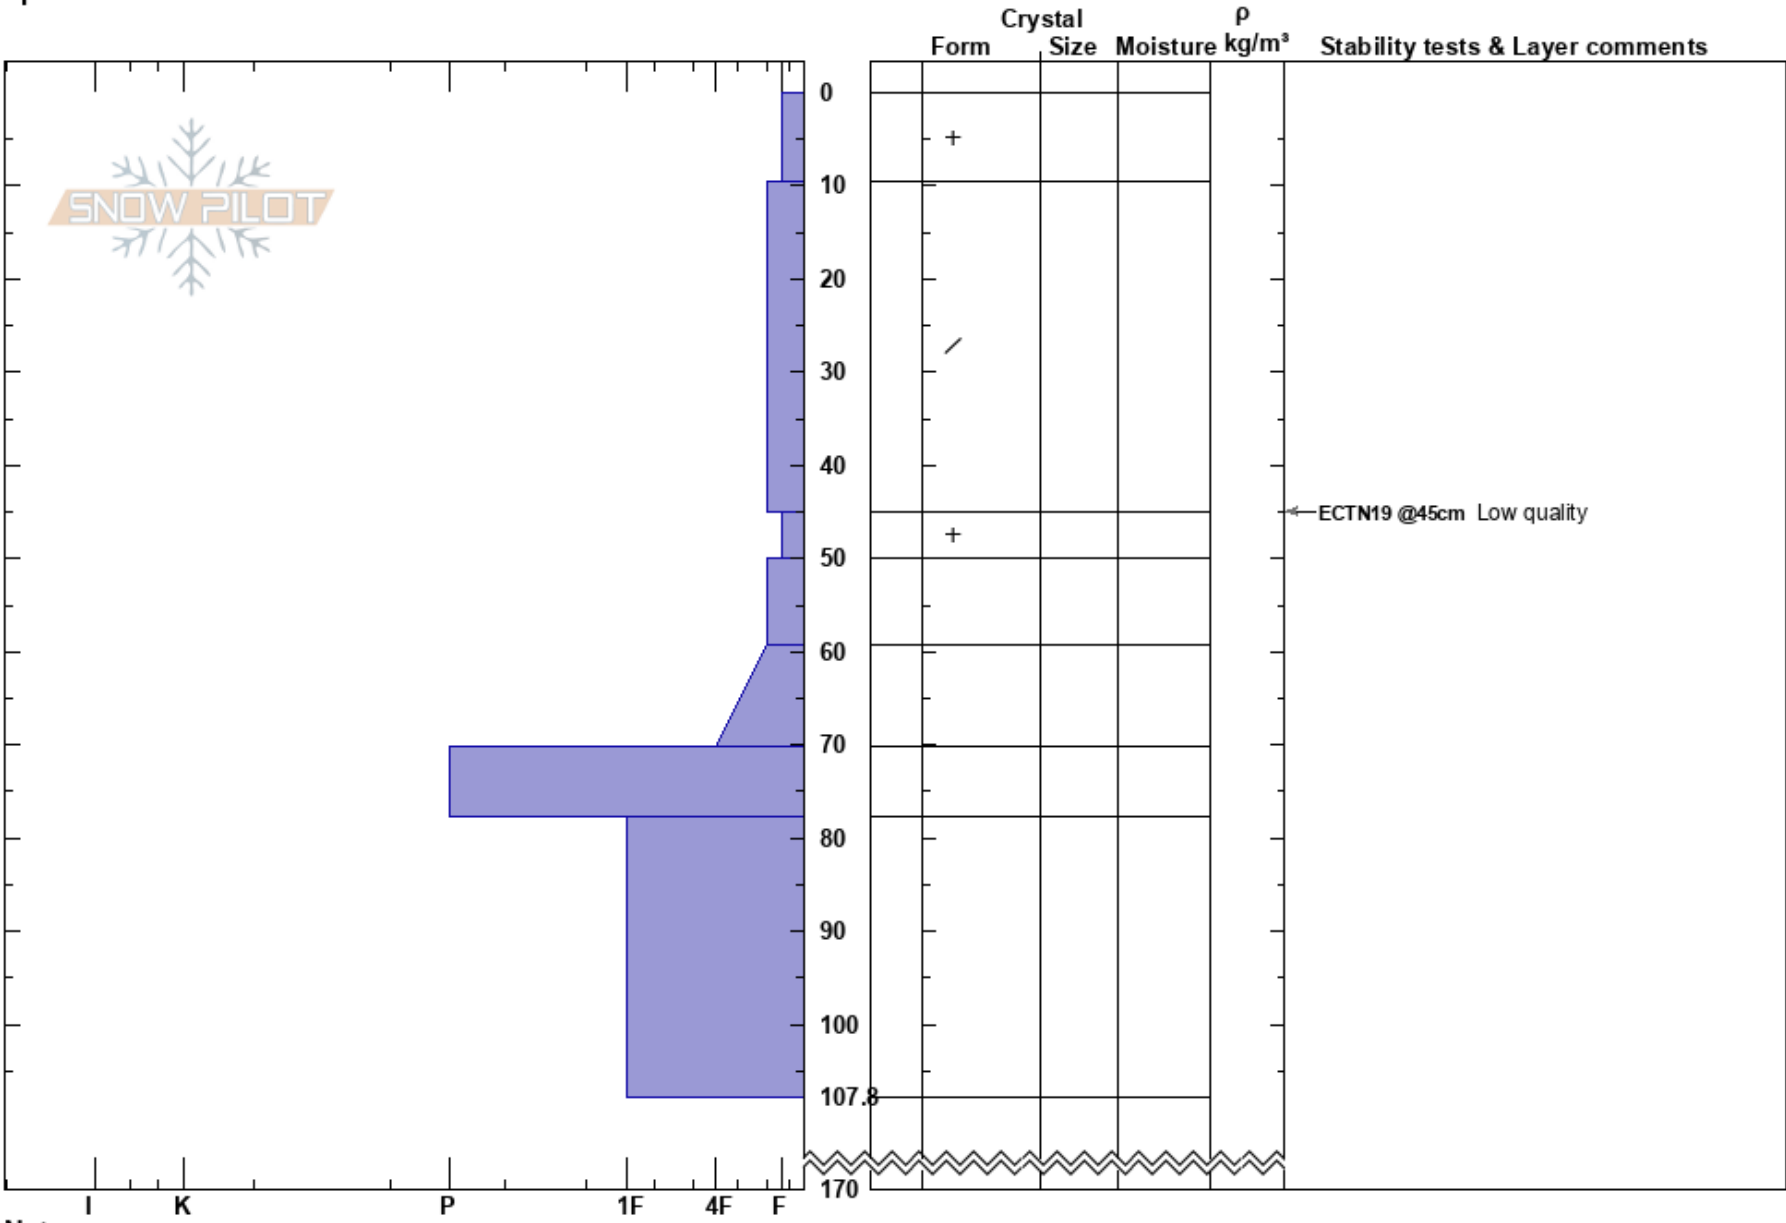

Wolverine
 Tordrillo Range
 AK
 Elevation: 3600 ft
 Aspect: NE
 Specifics:

Hugh Barnard
 03/03/2023 - 10:00am
 Co-ord: 61.42981N, -151.98217W
 Slope Angle: 35°
 Wind Loading: yes

Stability: **HS: 170**
 Air Temperature: -15°C **PF: 60** 45-50cm: Problematic layer
 Sky Cover: FEW **PS: 40**
 Precipitation: NO
 Wind: NW Light Breeze

Notes: Dug to ground. Found basal facets but at 1F.