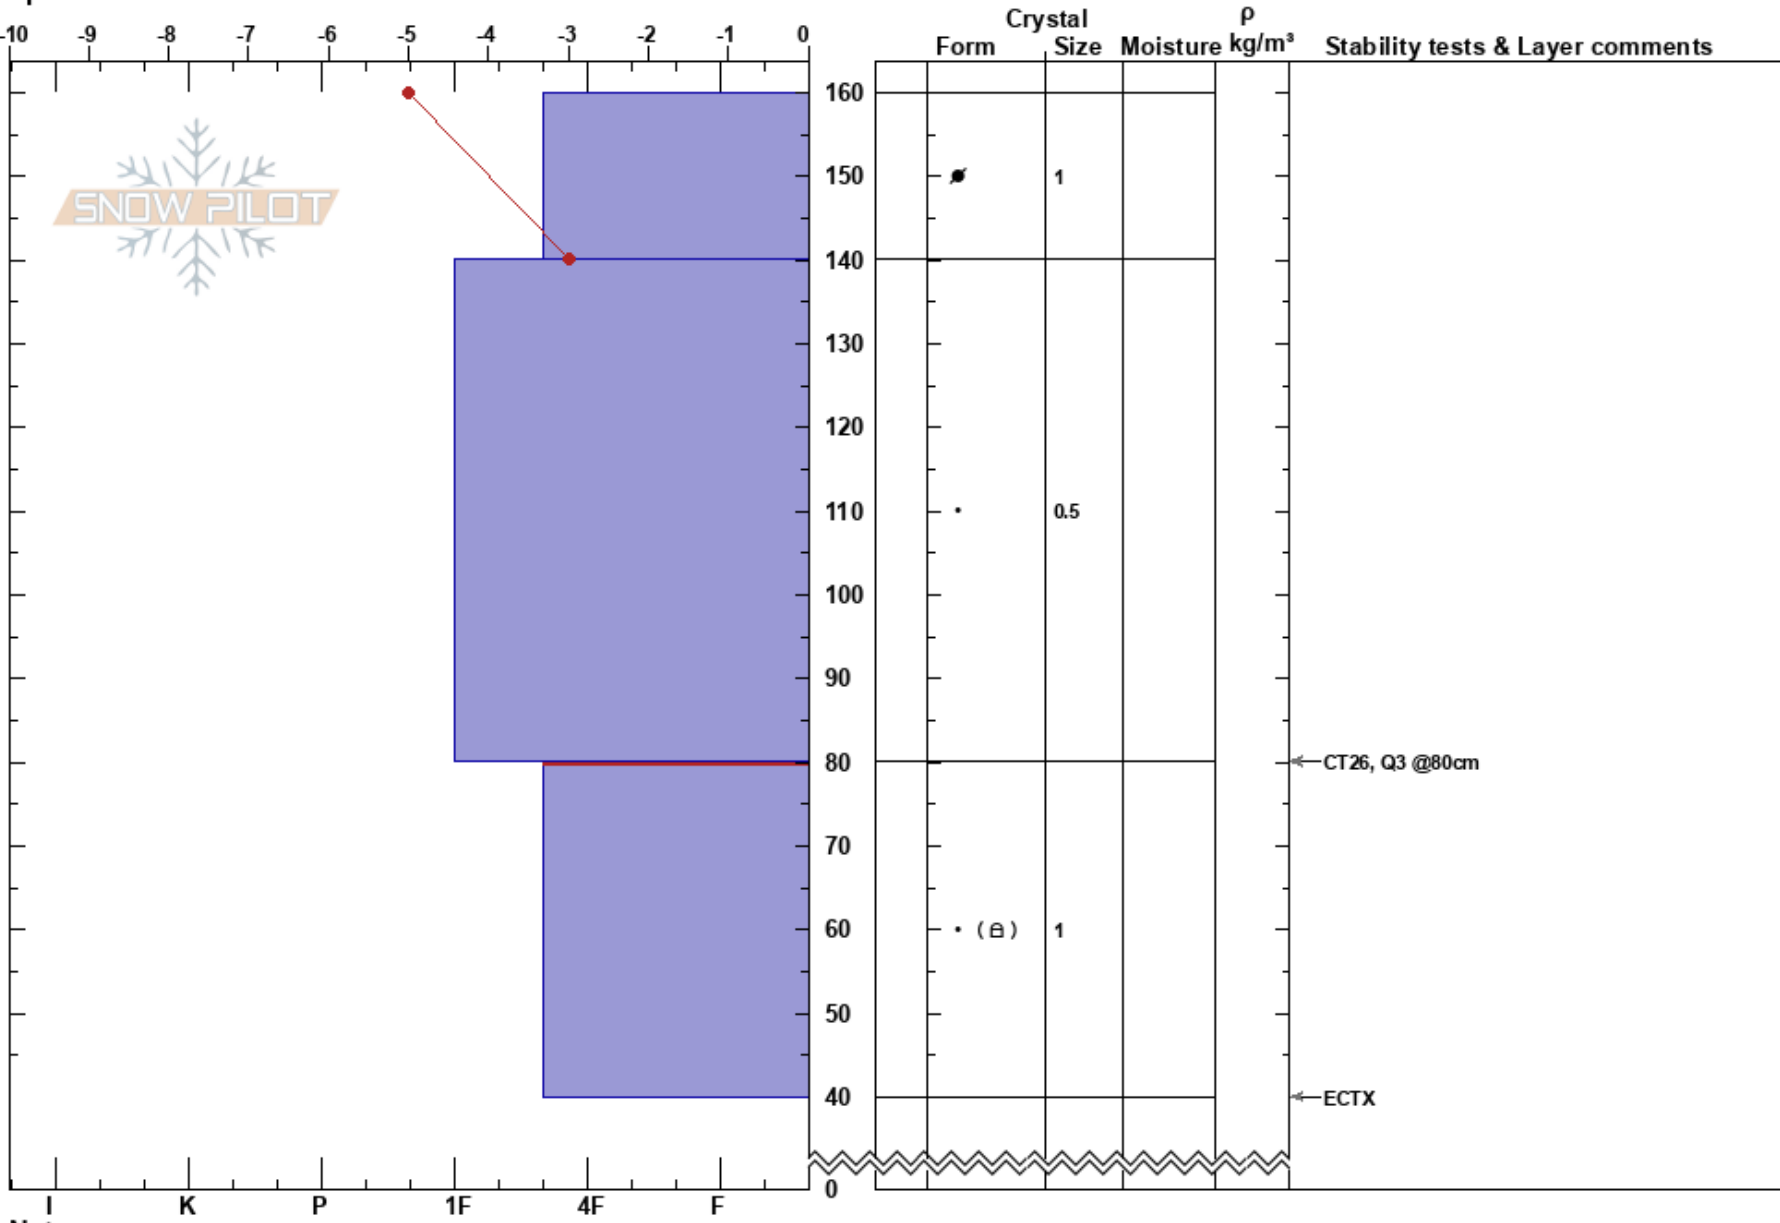

Montezuma
 San Juan Range
 CO
Elevation: 11705 ft
Aspect: N
Specifics:

Samuel Rooney
 02/21/2023 - 11:00am
Co-ord:
Slope Angle: 40°
Wind Loading: previous

Stability:
Air Temperature: -8°C
Sky Cover: CLR
Precipitation: NO
Wind: SW Light Breeze

HS: 160
PF: 20 80-40cm: Problematic layer
PS: 10

Notes: