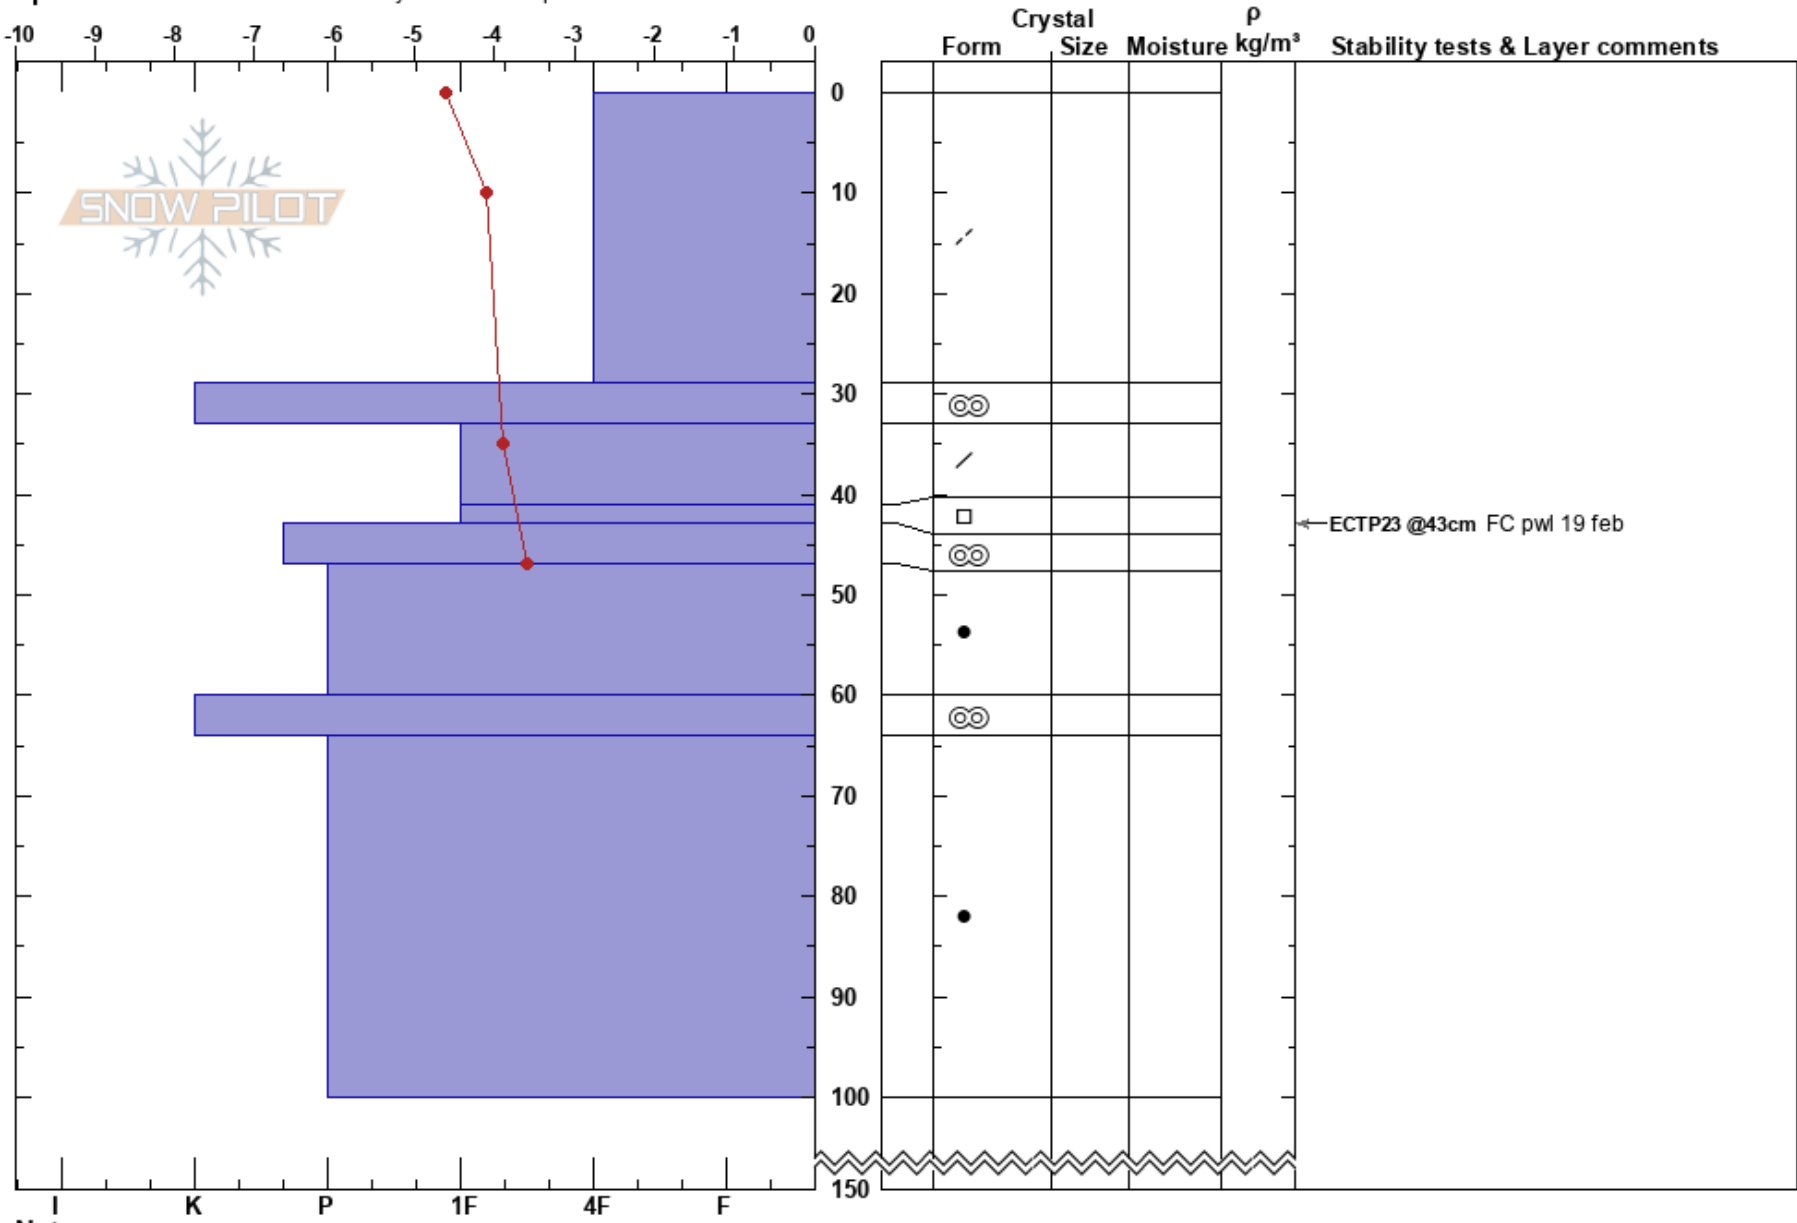

Praahkotjähke(Brakkon) Anton Grindgärds
 Västra Vindelfjällen 04/03/2023 - 12:00
 Sweden
Elevation: 910 m
Aspect: 120°
Co-ord:
Slope Angle: 27°
Wind Loading: yes
Specifics: Recent avalanche activity on similar slopes

Stability:
Air Temperature: **HS:** 150 **Layer Notes:**
PF: 20 41-43cm: Problematic layer
Sky Cover: SCT
Precipitation: S-1
Wind: NW Moderate

Notes: