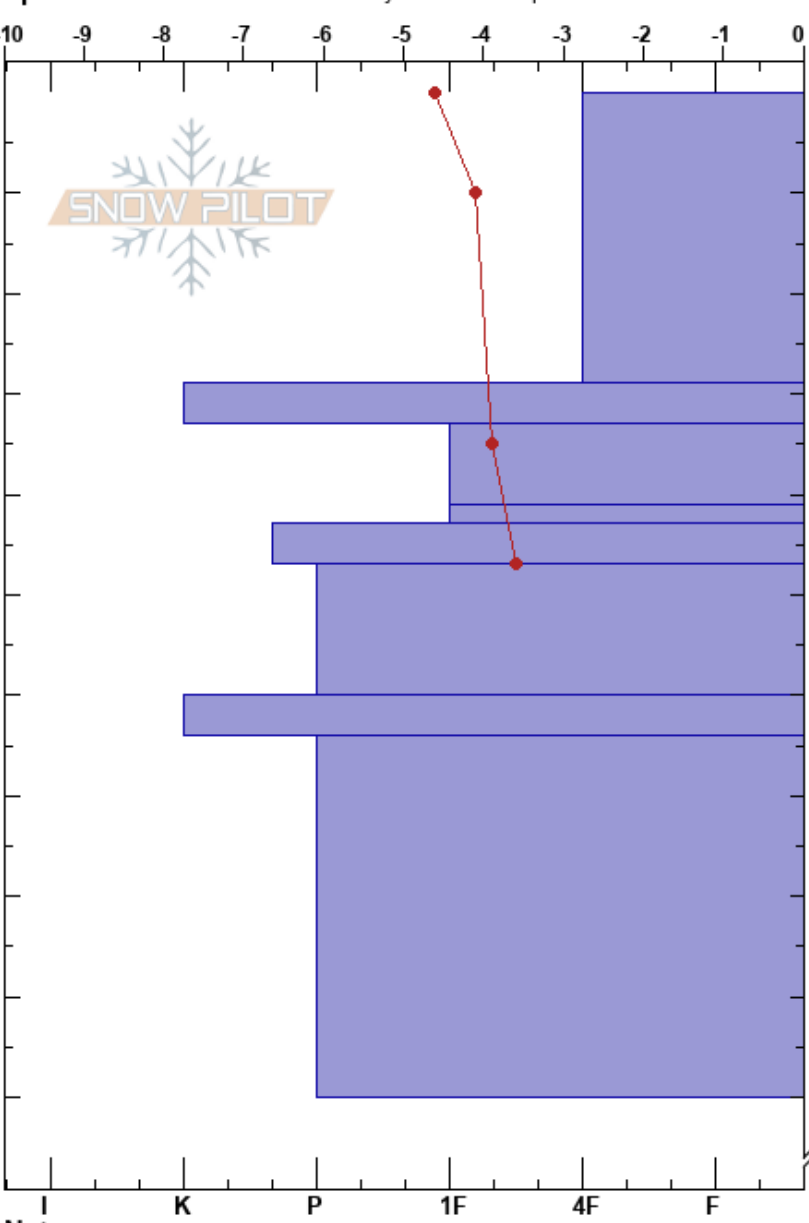

Praahkotjähke(Brakkon) Anton Grindgärds
 Västra Vindelfjällen 04/03/2023 - 12:00
 Sweden
Elevation: 910 m
Aspect: 120°
Co-ord:
Slope Angle: 27°
Wind Loading: yes
Specifics: Recent avalanche activity on similar slopes

Stability:
Air Temperature: **HS:** 150 **Layer Notes:**
PF: 20 41-43cm: Problematic layer
Sky Cover: SCT
Precipitation: S-1
Wind: NW Moderate

Height (cm)	Crystal		Moisture	ρ kg/m³	Stability tests & Layer comments
	Form	Size			
0					
10					
20					
30	⊙⊙				
40	□				← ECTP23 @43cm FC pwl 19 feb
45	⊙⊙				
55	•				
65	⊙⊙				
85	•				
100					