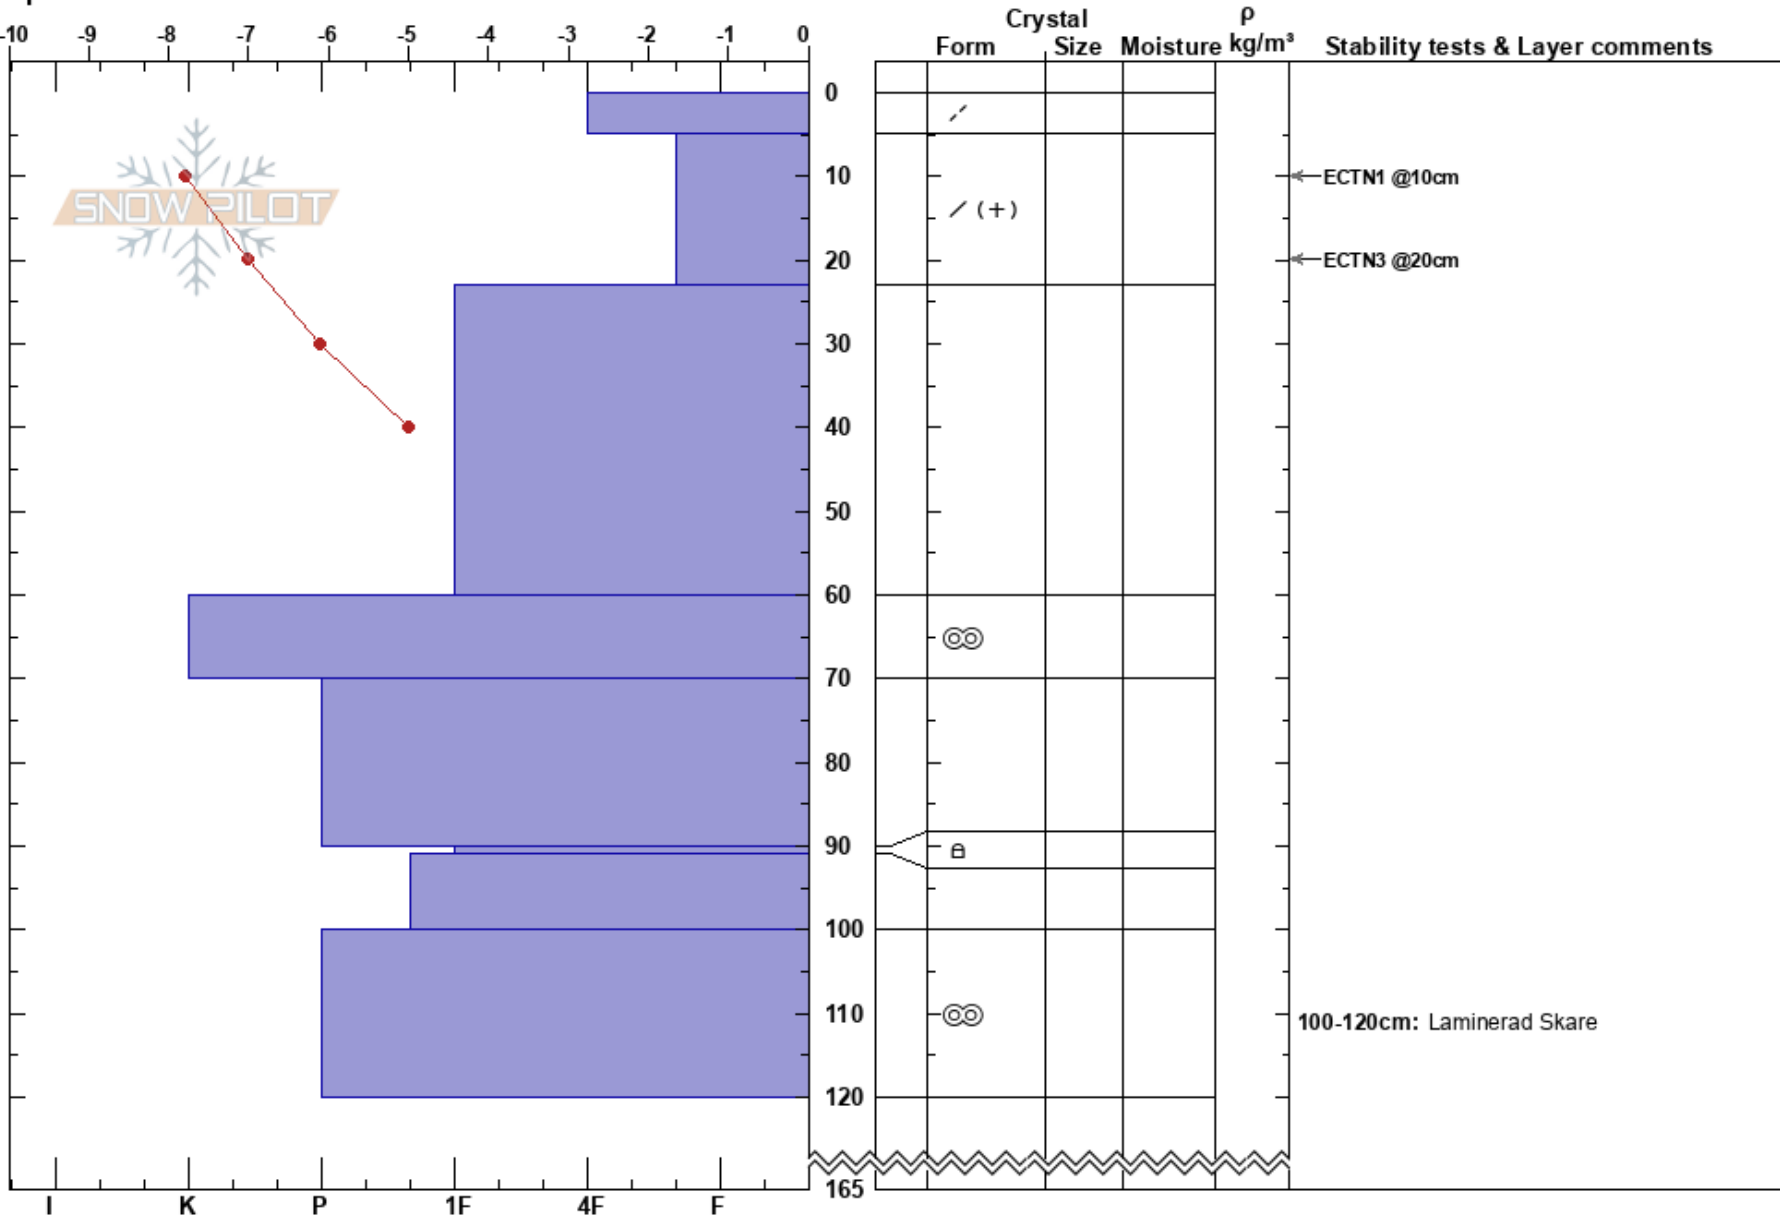

Fågelfjäll
 Fågelfjället
 Sweden
Elevation: 1000 m
Aspect: SE
Specifics:

Sebastian Wiklund
 04/03/2023 - 11:00
Co-ord: 65.30592N, 15.46439E
Slope Angle: 35°
Wind Loading: yes

Stability: HS: 165
Air Temperature: -5.6°C **PF:** 30 **100-120cm:** Laminerad Skare
Sky Cover: SCT
Precipitation: NO
Wind: NW Moderate