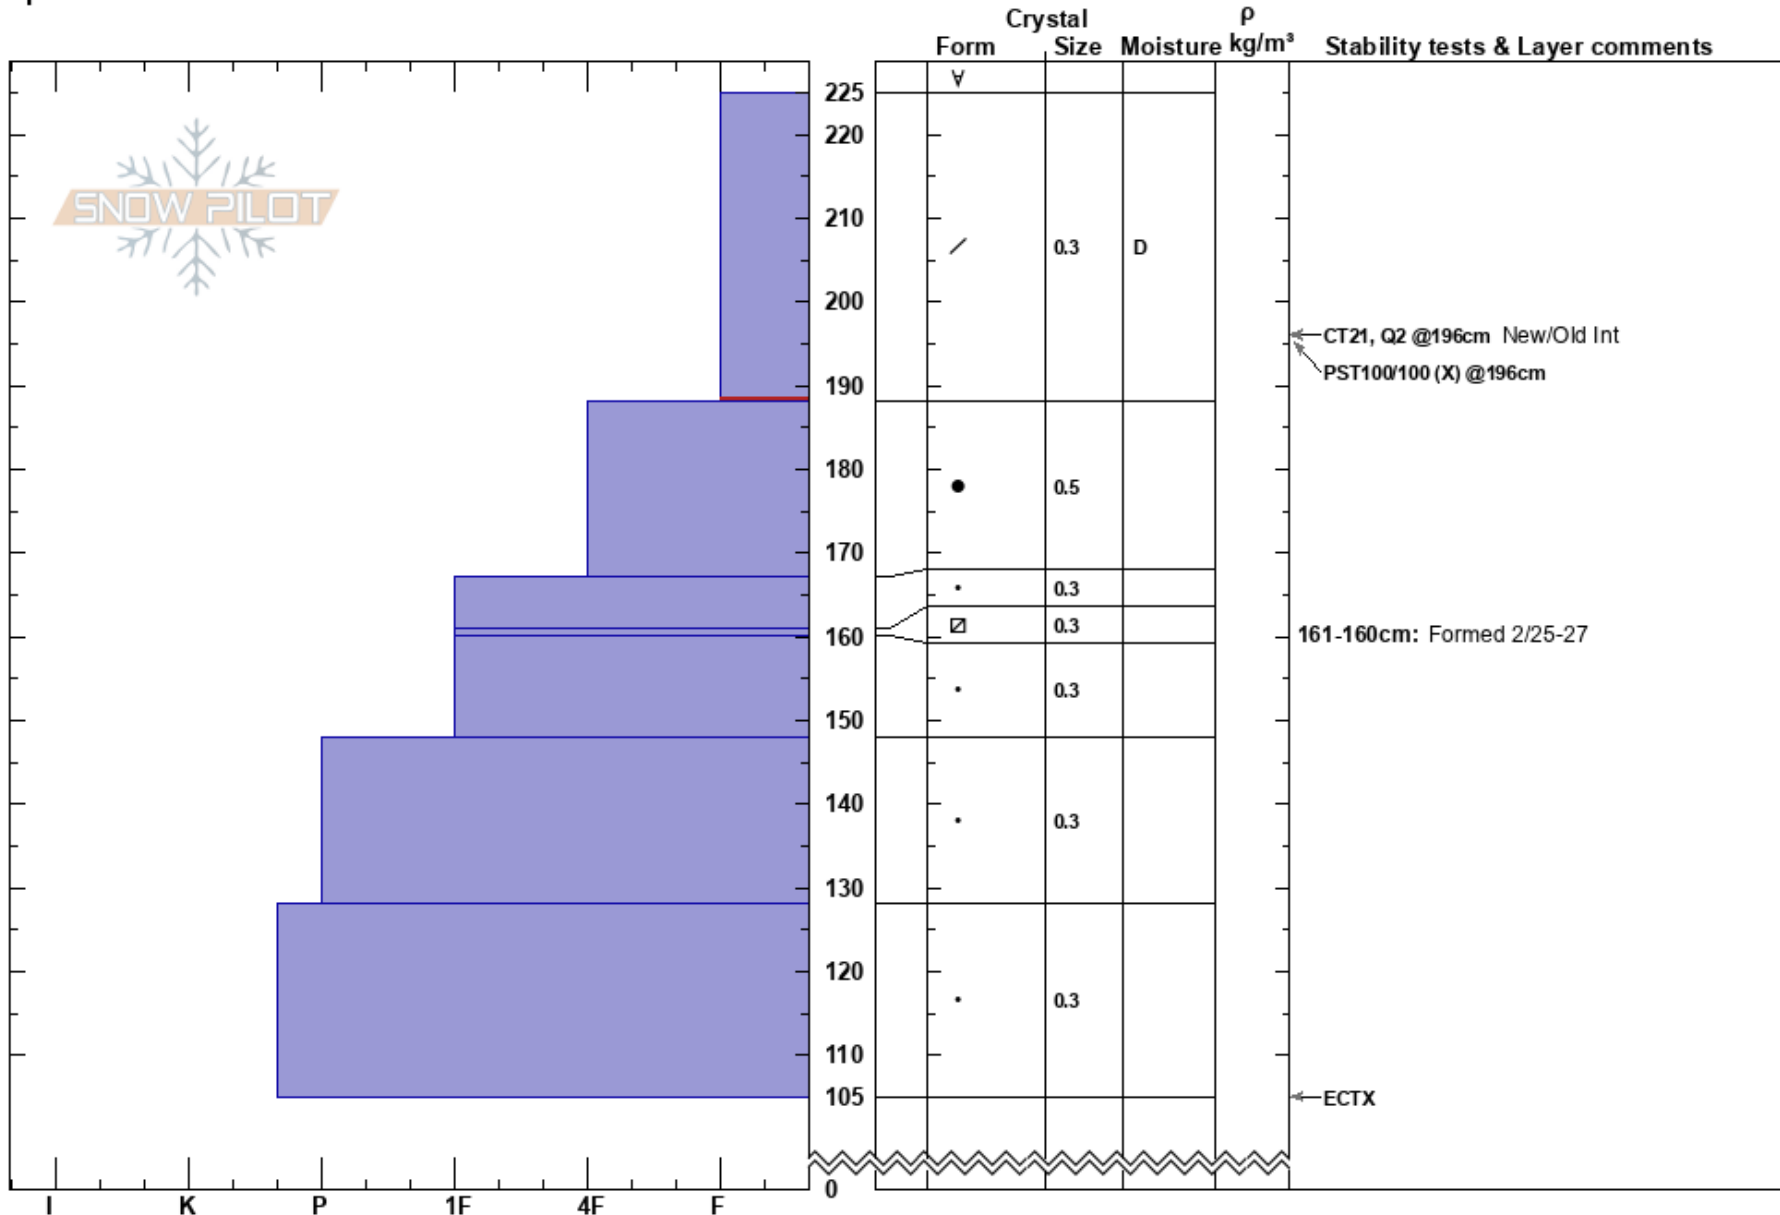

Tincan Meadows  
 Turnagain Pass  
 AK  
 Elevation: 1813 ft  
 Aspect: NW  
 Specifics:

Michael Kerst  
 03/03/2023 - 1:30pm  
 Co-ord: 60.79072N, -149.15990W  
 Slope Angle: 25°  
 Wind Loading: previous

Stability:  
 Air Temperature: -8°C  
 Sky Cover: FEW  
 Precipitation: NO  
 Wind: SE Light Breeze

HS:225  
 PF: 50  
 PS: 15  
 225-188cm: Problematic layer  
 161-160cm: Formed 2/25-27

Notes: