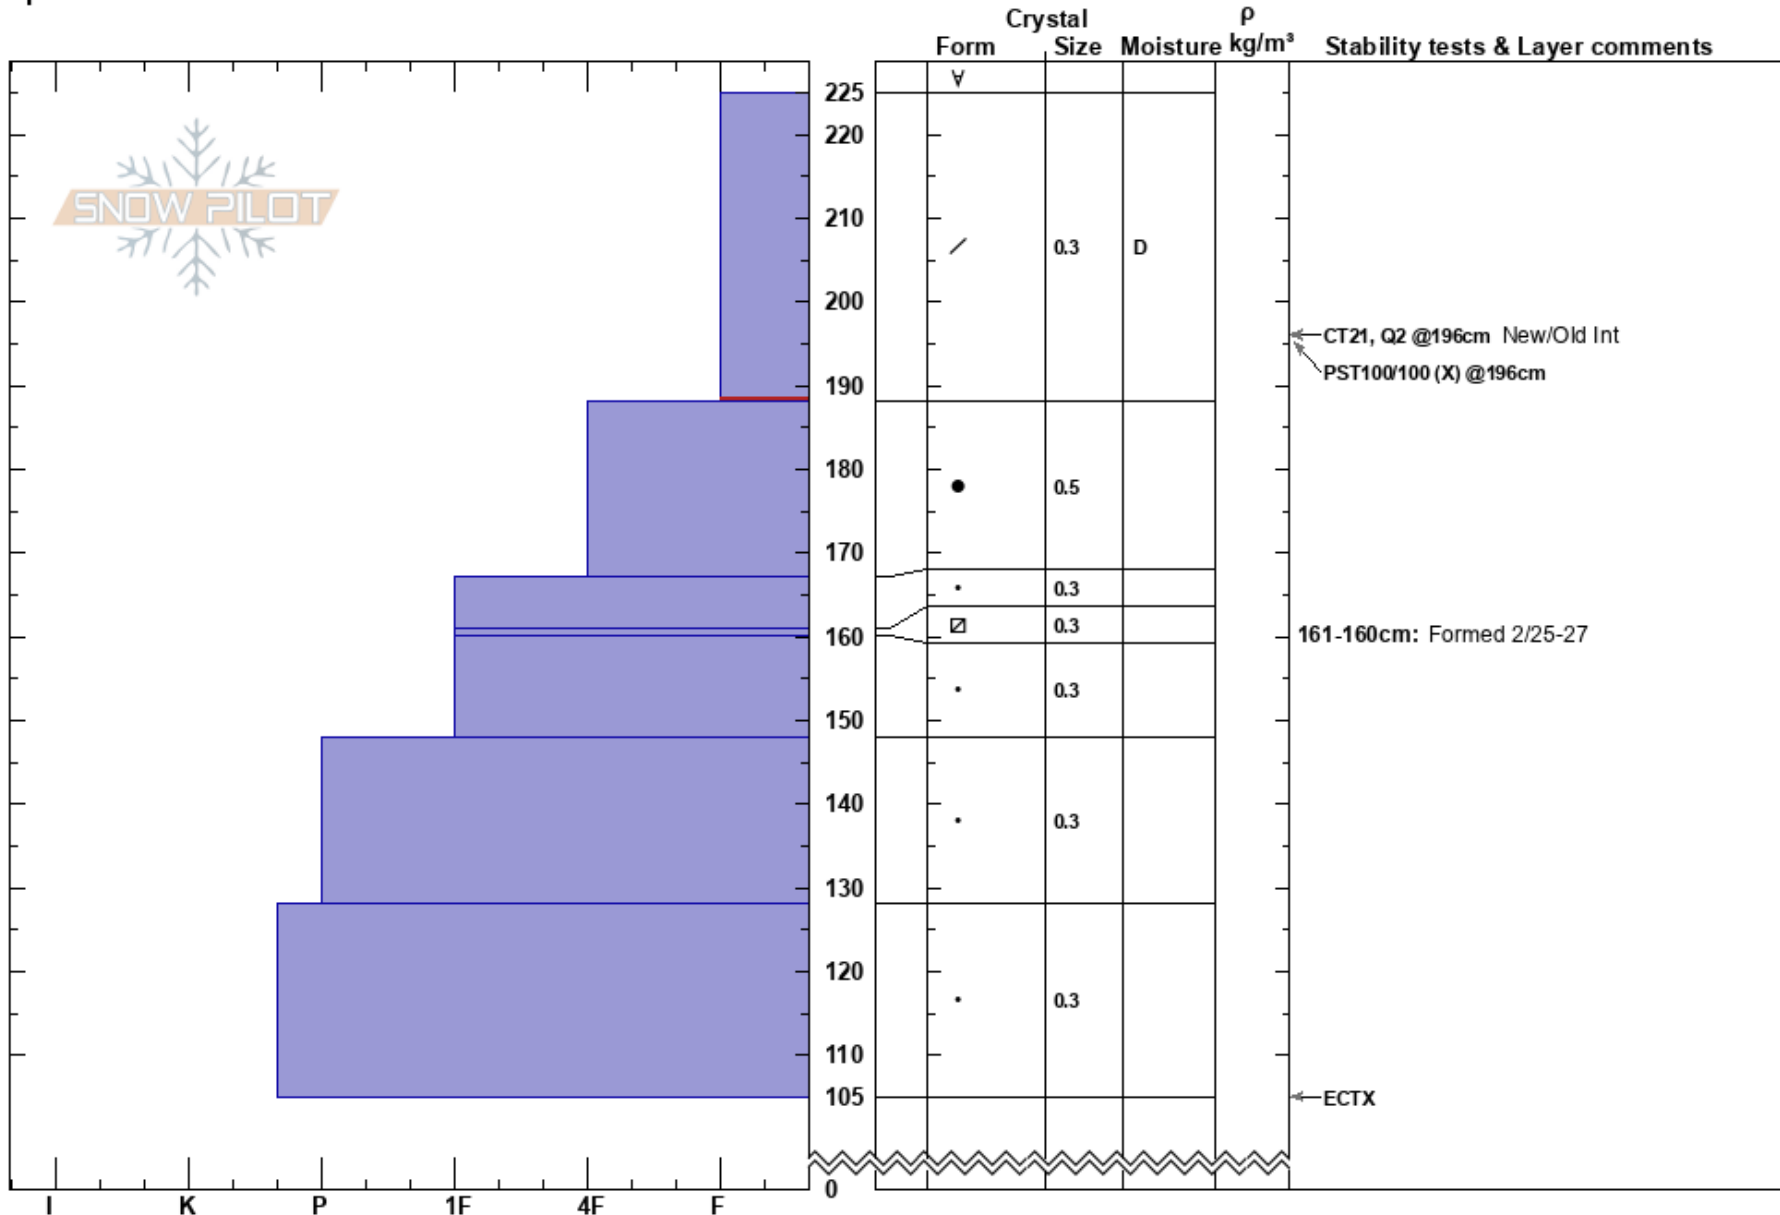

Tincan Meadows
 Turnagain Pass
 AK
 Elevation: 1813 ft
 Aspect: NW
 Specifics:

Michael Kerst
 03/03/2023 - 1:30pm
 Co-ord: 60.79072N, -149.15990W
 Slope Angle: 25°
 Wind Loading: previous

Stability:
 Air Temperature: -8°C
 Sky Cover: FEW
 Precipitation: NO
 Wind: SE Light Breeze

HS:225
 PF: 50
 PS: 15
 225-188cm: Problematic layer
 161-160cm: Formed 2/25-27

←CT21, Q2 @196cm New/Old Int
 ←PST100/100 (X) @196cm

161-160cm: Formed 2/25-27

←ECTX

Notes: