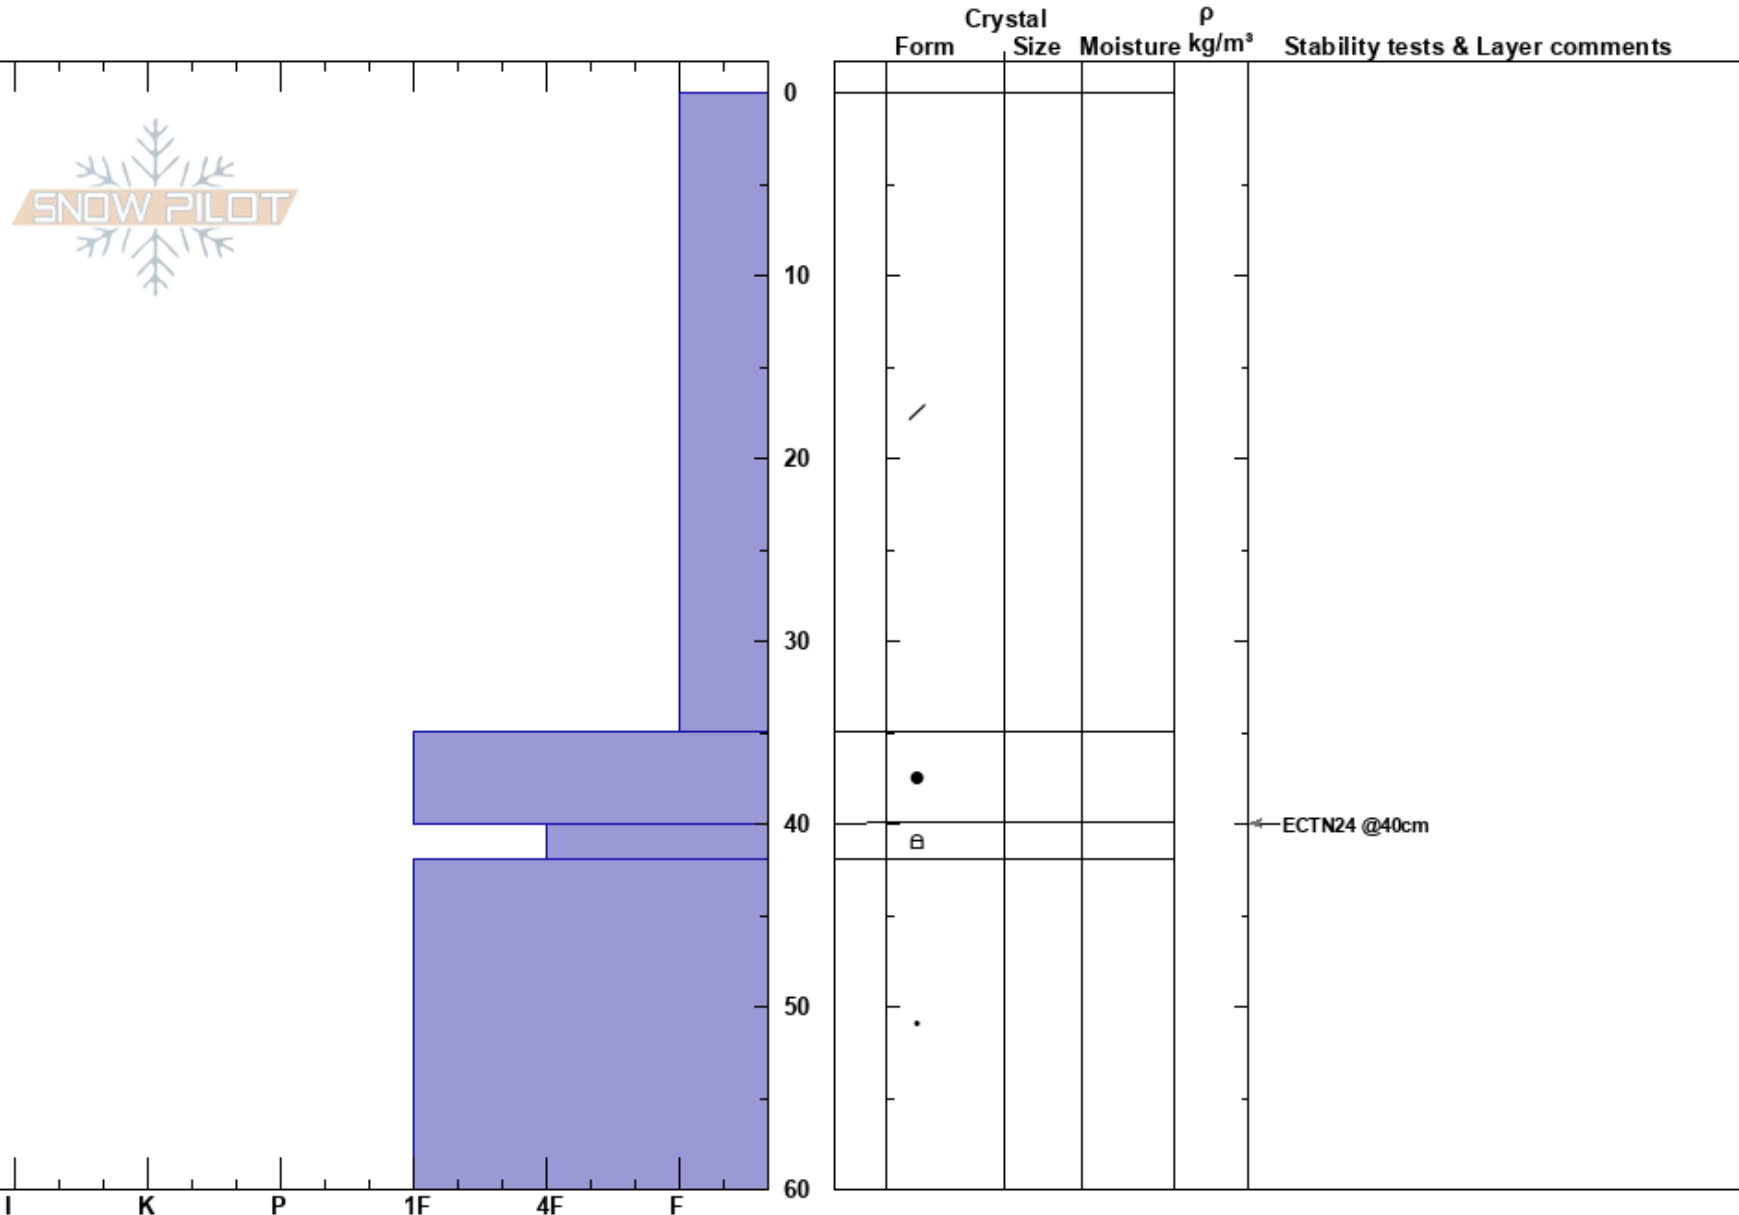

IDK north  
himalayas  
India  
Elevation: 3900 m  
Aspect: 360°  
Specifics:

Rich Lehner  
03/03/2023 - 10:00  
Co-ord: 43S 714263W 3563054N  
Slope Angle: 25°  
Wind Loading:

Stability: **HS:60**  
Air Temperature: **-1.5°C**  
Sky Cover: **BKN**  
Wind: **S Light Breeze**  
**PF: 30**  
**PS: 10**  
**42-60cm: Problematic layer**