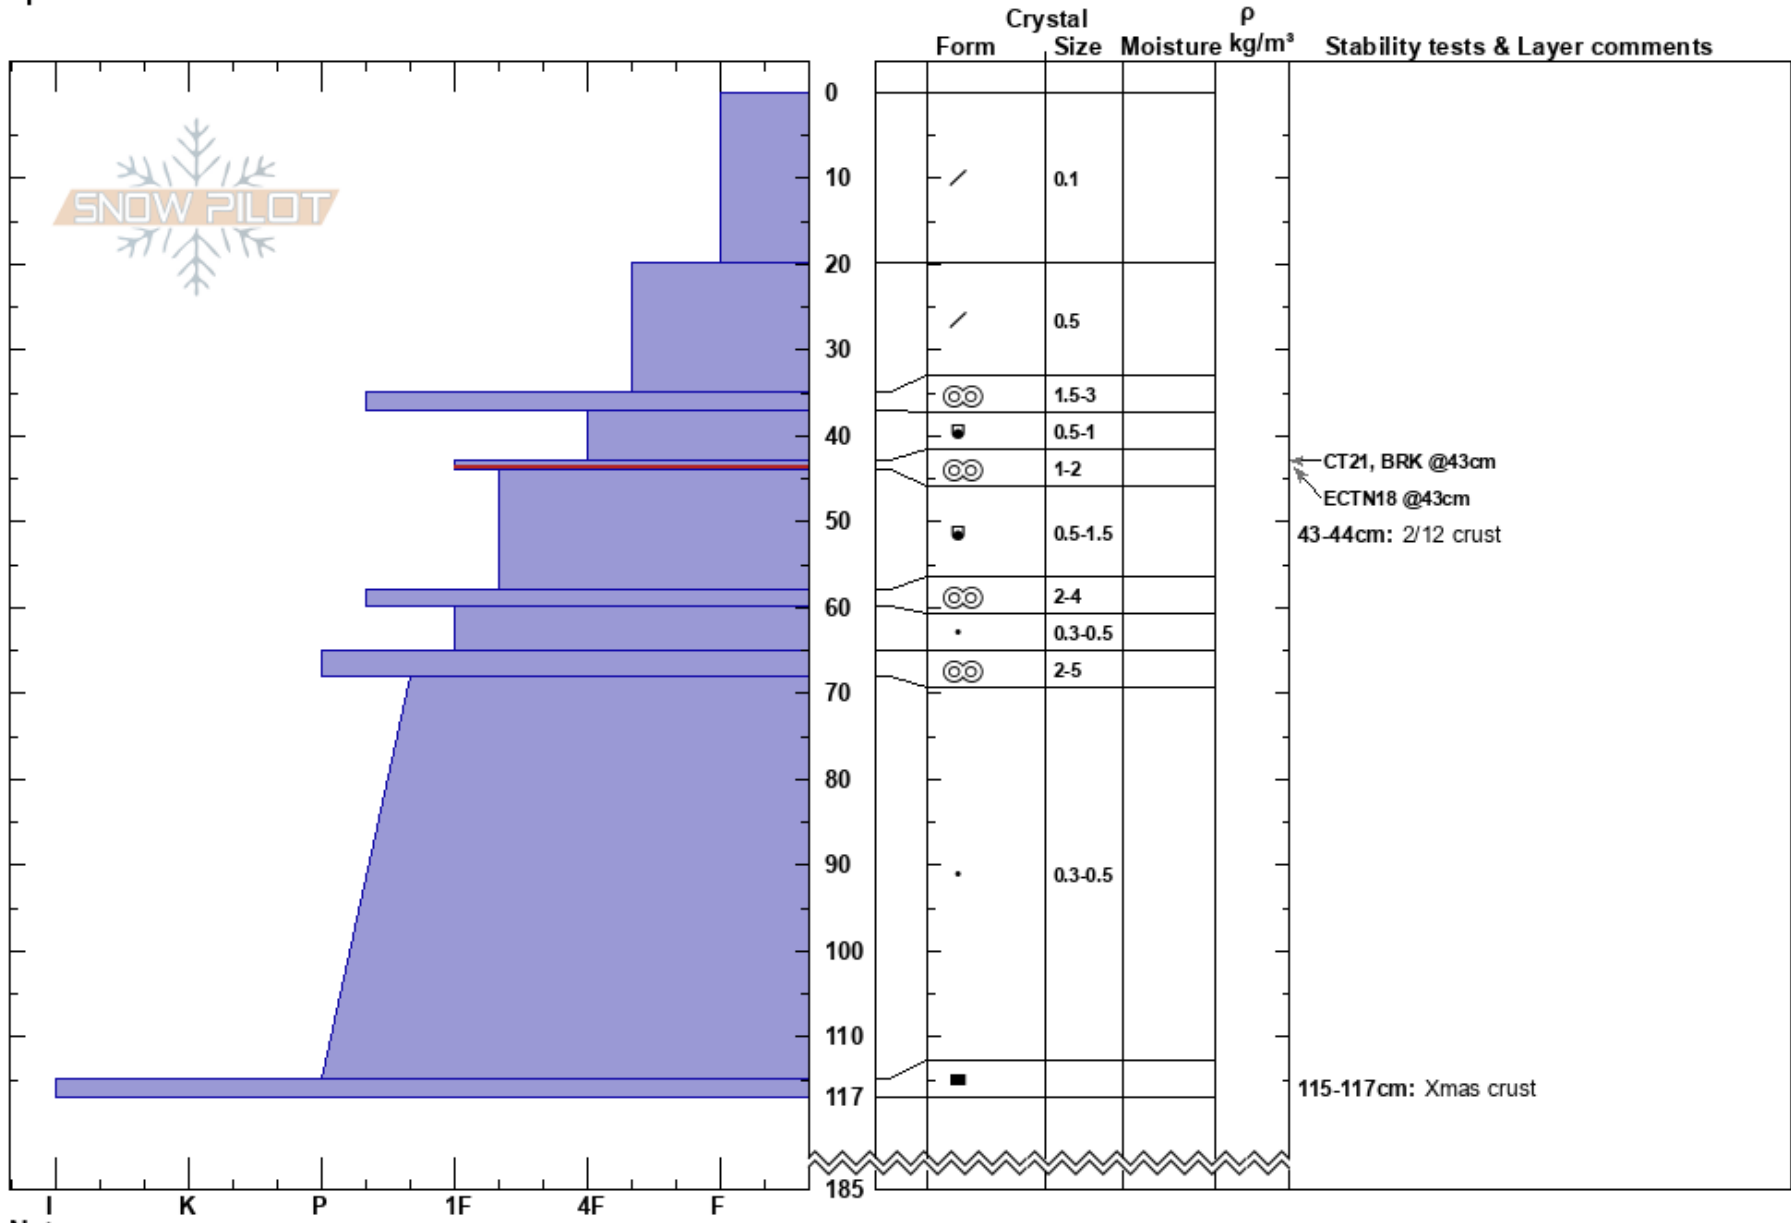

Crescent Shoulder
 North Cascades, East WA
 Elevation: 4980 ft
 Aspect: NE
 Specifics:

William Webster
 03/03/2023 - 12:00pm
 Co-ord: 48.45610N, -120.58723W
 Slope Angle: 20°
 Wind Loading:

Stability:
 Air Temperature: -2°C
 Sky Cover: BKN
 Precipitation: S1
 Wind: W Light Breeze

HS: 185
 Layer Notes:
 43-44cm: 2/12 crust
 43-44cm: Problematic layer
 115-117cm: Xmas crust

Notes: