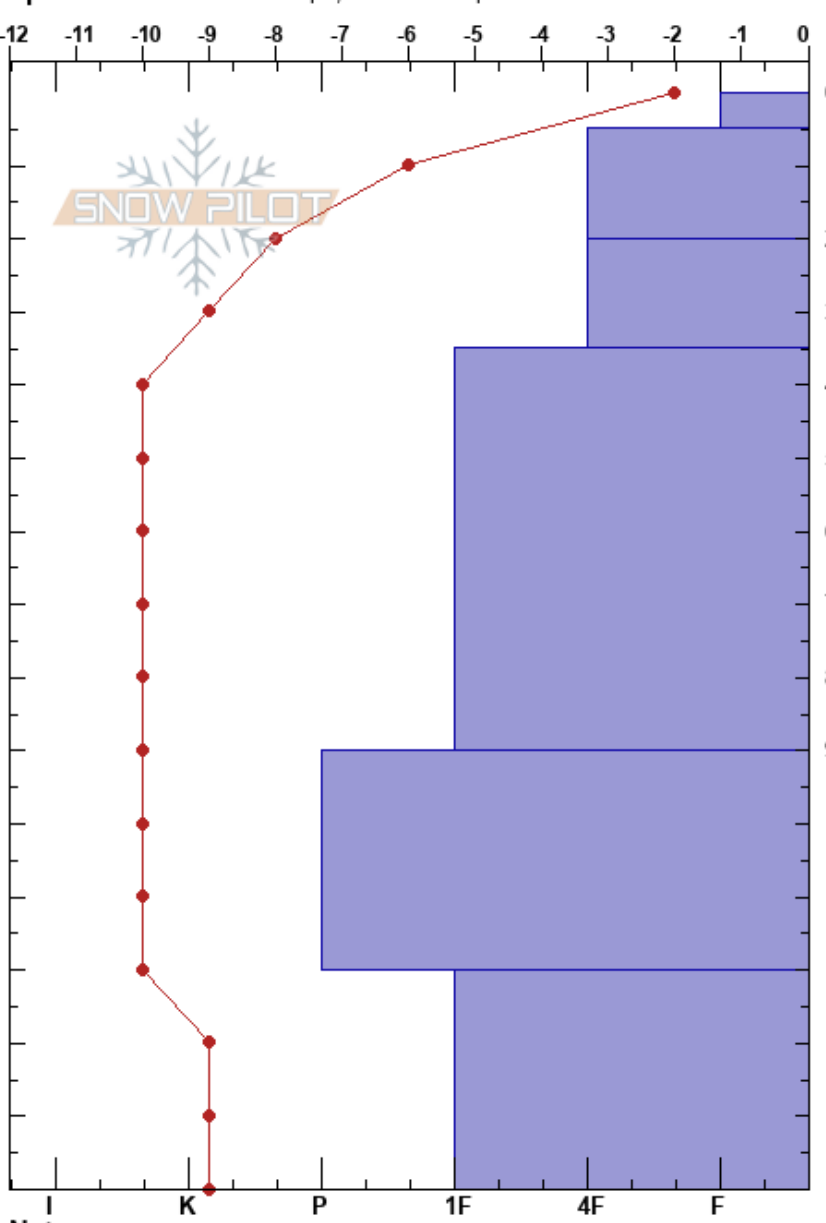

pro 1 day 4
 Wasatch Range
 UT
 Elevation: 10353 ft
 Aspect: NE
 Specifics: Ski tracks on slope; We skied slope

Charles Jakubowski
 03/03/2023 - 10:30am
 Co-ord: 40.60039N, -111.55870W
 Slope Angle: 31°
 Wind Loading: no

Stability: **PF: 90** **Layer Notes:**
 Air Temperature: -12°C **PS: 35** 120-150cm: Problematic layer
 Sky Cover: OVC
 Precipitation: S1
 Wind: NW Light Breeze

Height (cm)	Crystal		Moisture	ρ kg/m ³	Stability tests & Layer comments
	Form	Size			
0					
0-10	+				
10-20	/ (*)				
20-30	/ (*)				
30-40					← ECTN28 @35cm ← CT22, Q2 @35cm
40-50					
50-60					
60-70	/ (*)				
70-80					
80-90					
90-100					
100-110					
110-120	•				
120-130					
130-140	/ (*)				
140-150					