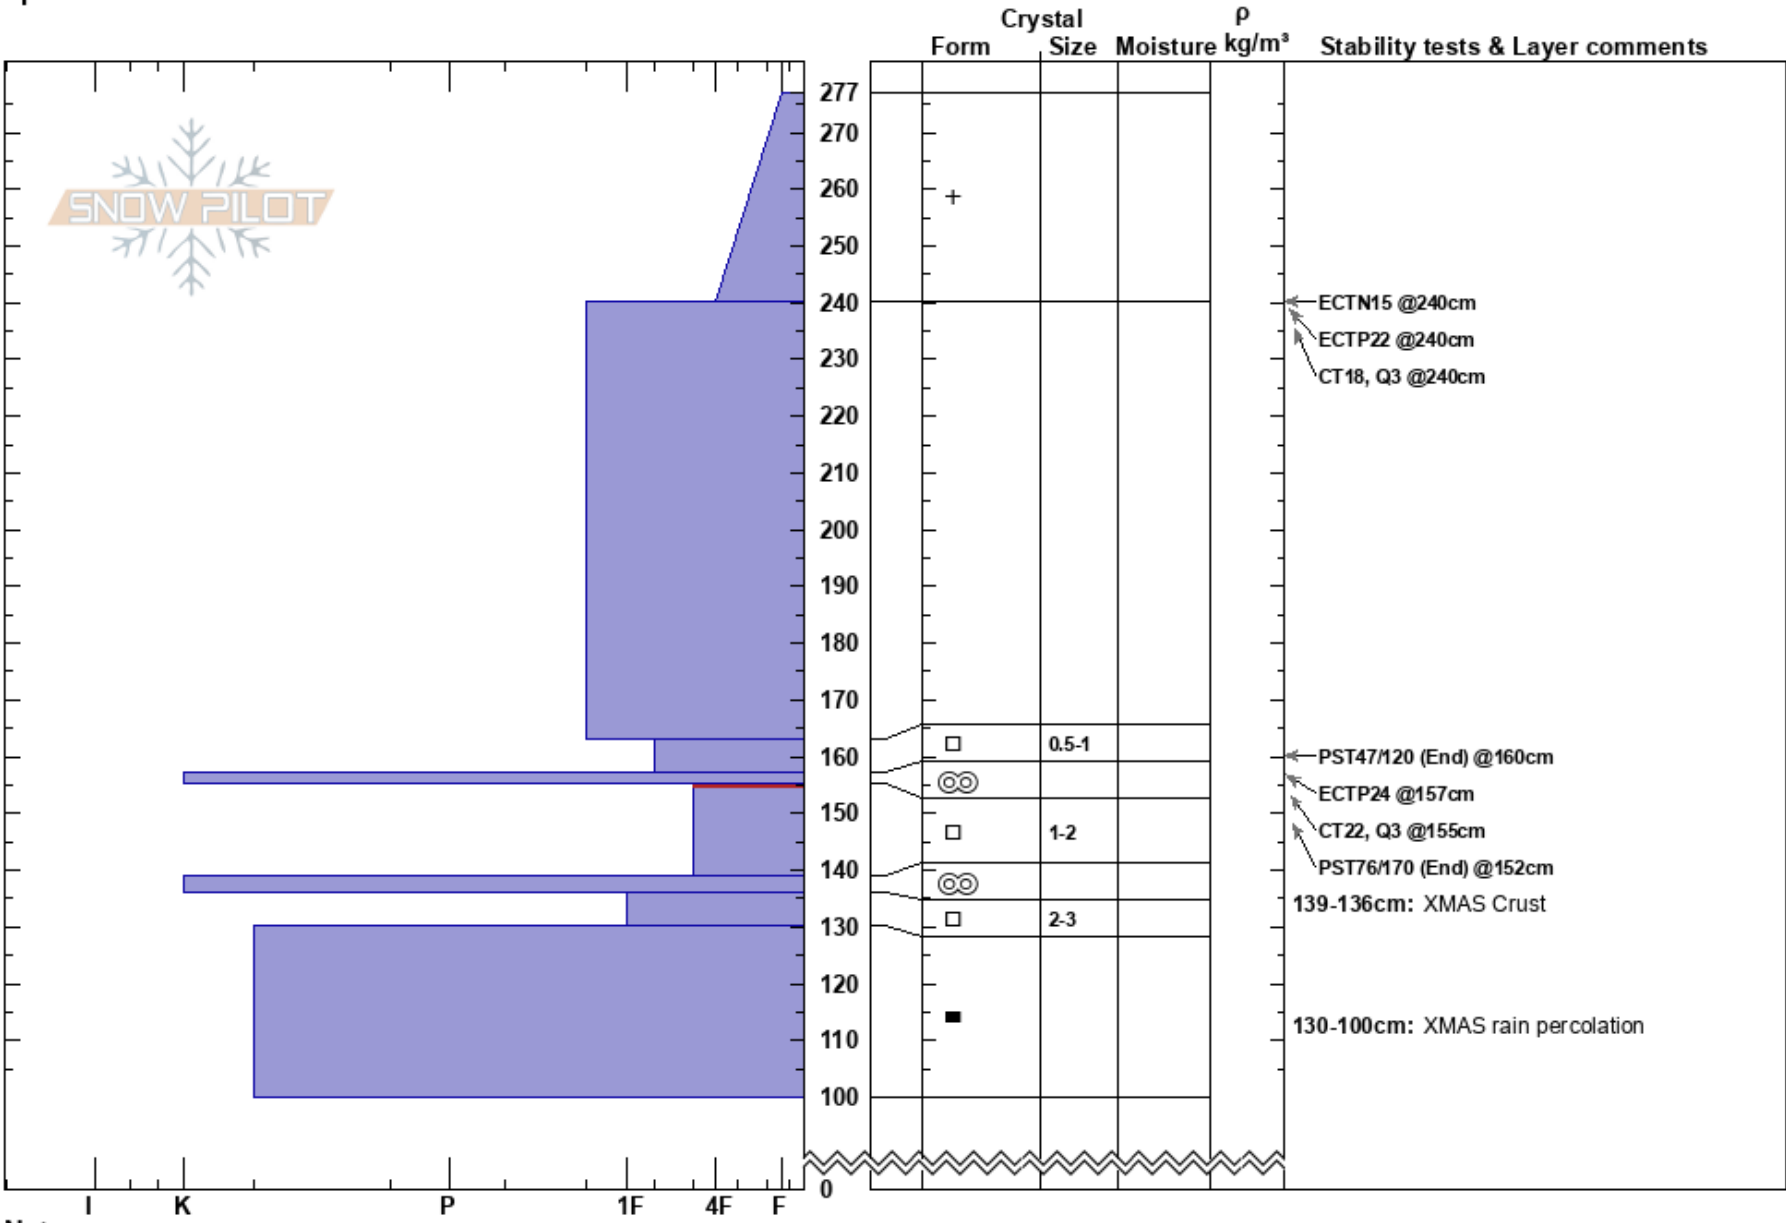

Tranquil Mid Elevation
 Flathead Range
 MT
Elevation: 5530 ft
Aspect: 35°
Specifics:

Jackson George
 03/03/2023 - 11:26am
Co-ord: 48.22645N, -113.50181W
Slope Angle: 35°
Wind Loading: previous

Stability:
Air Temperature:
Sky Cover: BKN
Precipitation: S1
Wind: SW Light Breeze

HS:277
 157-155cm: Mid-January Crust
 155-139cm: Problematic layer
 139-136cm: XMAS Crust
 130-100cm: XMAS rain percolation

Notes: